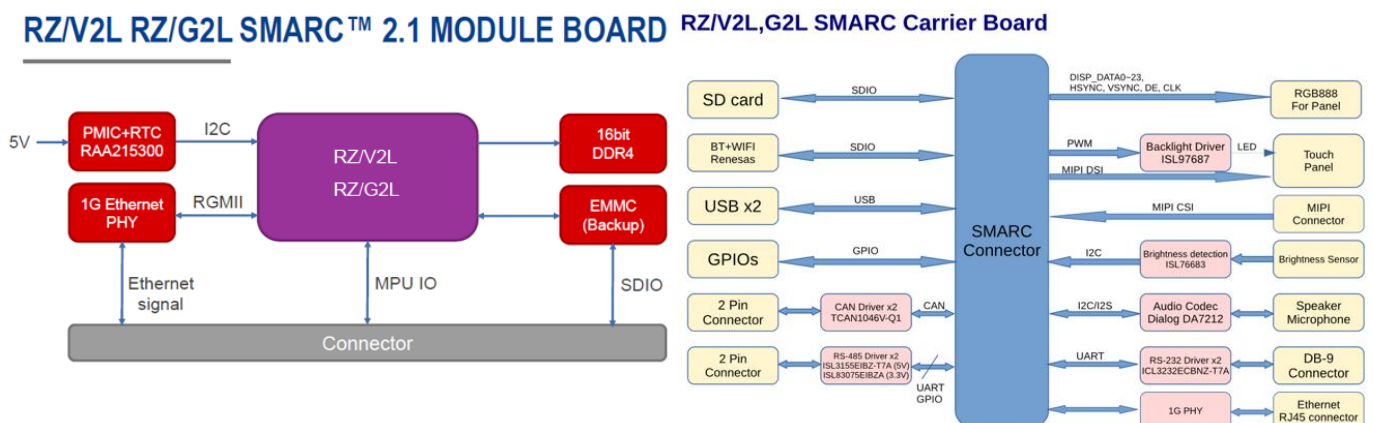

Diagrams/Graphics

Target Markets and Applications

- Industrial controls
- Smart home
- Home appliance
- Healthcare
- Smart buildings
- Consumer electronics
- Video IP phone
- Smart meter