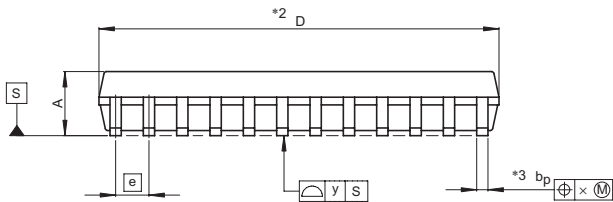

JEITA Package Code	RENESAS Code	Previous Code	MASS[Typ.]
P-LSSOP24-5.6x7.8-0.65	PLSP0024JB-A	24P2F-A	0.1g

Detail F

- NOTE)
1. DIMENSIONS *1" AND *2" DO NOT INCLUDE MOLD FLASH.
 2. DIMENSION *3" DOES NOT INCLUDE TRIM OFFSET.

Reference Symbol	Dimension in Millimeters		
	Min	Nom	Max
D	7.7	7.8	7.9
E	5.5	5.6	5.7
A ₂	—	1.15	—
H _D	—	—	—
H _E	7.4	7.6	7.8
A	—	—	1.45
A ₁	0	0.1	0.2
b _p	0.17	0.22	0.32
c	0.13	0.15	0.2
θ	0°	—	10°
ⓔ	—	0.65	—
x	—	—	0.13
y	—	—	0.10
Z _D	—	0.325	—
Z _E	—	—	—
L	0.3	0.5	0.7