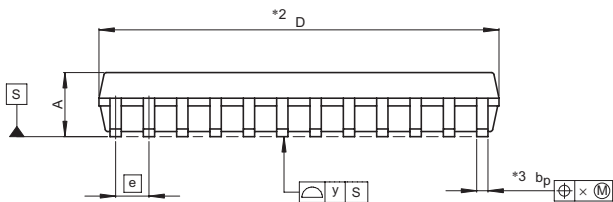

JEITA Package Code	RENESAS Code	Previous Code	MASS[Typ.]
P-LSSOP24-5.6x7.8-0.65	PLSP0024JB-A	24P2F-A	0.1g

Detail F

- NOTE)
1. DIMENSIONS *1" AND *2" DO NOT INCLUDE MOLD FLASH.
 2. DIMENSION *3" DOES NOT INCLUDE TRIM OFFSET.

Reference Symbol	Dimension in Millimeters		
	Min	Nom	Max
D	7.7	7.8	7.9
E	5.5	5.6	5.7
A ₂	—	1.15	—
H _D	—	—	—
H _E	7.4	7.6	7.8
A	—	—	1.45
A ₁	0	0.1	0.2
b _p	0.17	0.22	0.32
c	0.13	0.15	0.2
θ	0°	—	10°
Ⓢ	—	0.65	—
x	—	—	0.13
y	—	—	0.10
Z _D	—	0.325	—
Z _E	—	—	—
L	0.3	0.5	0.7