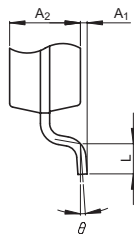

JEITA Package Code	RENESAS Code	Previous Code	MASS[Typ.]
P-LSSOP24-5.6x7.8-0.65	PLSP0024JB-A	24P2F-A	0.1g

Detail F

- NOTE)
1. DIMENSIONS *1" AND *2" DO NOT INCLUDE MOLD FLASH.
 2. DIMENSION *3" DOES NOT INCLUDE TRIM OFFSET.

Reference Symbol	Dimension in Millimeters		
	Min	Nom	Max
D	7.7	7.8	7.9
E	5.5	5.6	5.7
A ₂	—	1.15	—
H _D	—	—	—
H _E	7.4	7.6	7.8
A	—	—	1.45
A ₁	0	0.1	0.2
b _p	0.17	0.22	0.32
c	0.13	0.15	0.2
θ	0°	—	10°
Ⓢ	—	0.65	—
x	—	—	0.13
y	—	—	0.10
Z _D	—	0.325	—
Z _E	—	—	—
L	0.3	0.5	0.7