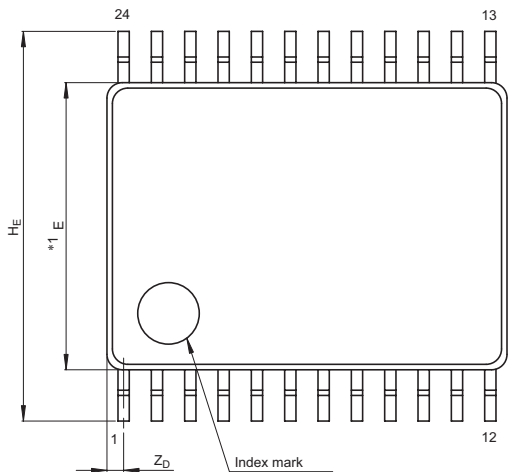

JEITA Package Code	RENESAS Code	Previous Code	MASS[Typ.]
P-LSSOP24-5.6x7.8-0.65	PLSP0024JB-A	24P2F-A	0.1g

Detail F

- NOTE)
1. DIMENSIONS *1" AND *2" DO NOT INCLUDE MOLD FLASH.
 2. DIMENSION *3" DOES NOT INCLUDE TRIM OFFSET.

Reference Symbol	Dimension in Millimeters		
	Min	Nom	Max
D	7.7	7.8	7.9
E	5.5	5.6	5.7
A ₂	—	1.15	—
H _D	—	—	—
H _E	7.4	7.6	7.8
A	—	—	1.45
A ₁	0	0.1	0.2
b _p	0.17	0.22	0.32
c	0.13	0.15	0.2
θ	0°	—	10°
ⓔ	—	0.65	—
x	—	—	0.13
y	—	—	0.10
Z _D	—	0.325	—
Z _E	—	—	—
L	0.3	0.5	0.7