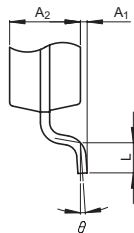

JEITA Package Code	RENESAS Code	Previous Code	MASS[Typ.]
P-LSSOP24-5.6x7.8-0.65	PLSP0024JB-A	24P2F-A	0.1g

Detail F

- NOTE)
1. DIMENSIONS *1" AND *2" DO NOT INCLUDE MOLD FLASH.
 2. DIMENSION *3" DOES NOT INCLUDE TRIM OFFSET.

Reference Symbol	Dimension in Millimeters		
	Min	Nom	Max
D	7.7	7.8	7.9
E	5.5	5.6	5.7
A ₂	—	1.15	—
H _D	—	—	—
H _E	7.4	7.6	7.8
A	—	—	1.45
A ₁	0	0.1	0.2
b _p	0.17	0.22	0.32
c	0.13	0.15	0.2
θ	0°	—	10°
ⓔ	—	0.65	—
x	—	—	0.13
y	—	—	0.10
Z _D	—	0.325	—
Z _E	—	—	—
L	0.3	0.5	0.7