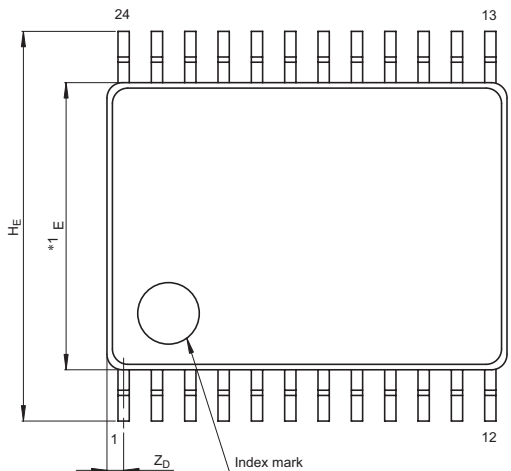

JEITA Package Code	RENESAS Code	Previous Code	MASS[Typ.]
P-LSSOP24-5.6x7.8-0.65	PLSP0024JB-A	24P2F-A	0.1g

Detail F

- NOTE)
1. DIMENSIONS *1" AND *2" DO NOT INCLUDE MOLD FLASH.
 2. DIMENSION *3" DOES NOT INCLUDE TRIM OFFSET.

Reference Symbol	Dimension in Millimeters		
	Min	Nom	Max
D	7.7	7.8	7.9
E	5.5	5.6	5.7
A ₂	—	1.15	—
H _D	—	—	—
H _E	7.4	7.6	7.8
A	—	—	1.45
A ₁	0	0.1	0.2
b _p	0.17	0.22	0.32
c	0.13	0.15	0.2
θ	0°	—	10°
Ⓢ	—	0.65	—
x	—	—	0.13
y	—	—	0.10
Z _D	—	0.325	—
Z _E	—	—	—
L	0.3	0.5	0.7