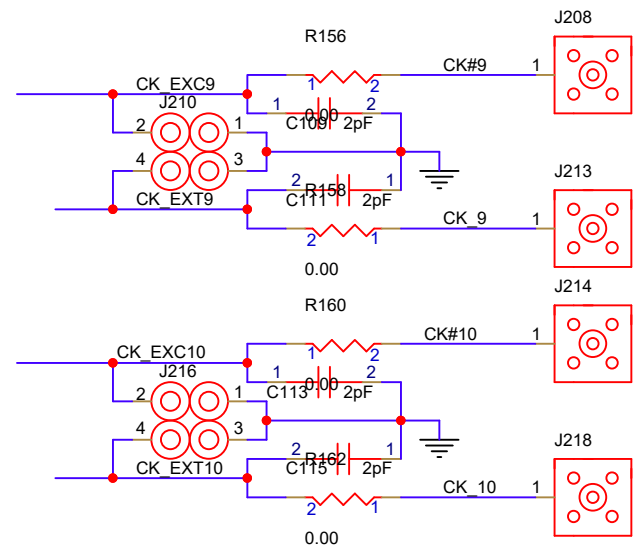

 Renesas 6024 Silver Creek Valley Rd. San Jose, CA 95138			
Title: RC19013A_DVC_REVA			
Size B	Part Number:	Engineer: Joe	Rev. A
	Date: 12/15/2021	Sheet: 2 of 6	

**RENESAS** Renesas  
 6024 Silver Creek Valley Rd.  
 San Jose, CA 95138

Title: RC19013A\_DVC\_REVA

Size B	Part Number:	Engineer: Joe	Rev. A
	Date: 12/15/2021	Sheet: 3 of 6	

ALL DIFFERENTIAL TRACES 85 OHM DIFFERENTIAL  
10 INCH MICROSTRIP FROM U1 TO 2 pF CAPS

**RENESAS** Renesas  
6024 Silver Creek Valley Rd.  
San Jose, CA 95138

Title: RC19013A\_DVC\_REVA

Size B	Part Number:	Engineer: Joe	Rev. A
	Date: 12/15/2021	Sheet: 4 of 7	

Place by J274

**RENESAS** Renesas  
 6024 Silver Creek Valley Rd.  
 San Jose, CA 95138

Title: RC19016A\_DVC\_REVA

Size B	Part Number: <Doc>	Engineer: Joe	Rev. A
	Date: 12/15/2021	Sheet: 5 of 7	

**RENESAS** Renesas  
 6024 Silver Creek Valley Rd.  
 San Jose, CA 95138

Title: RC19016A\_DVC\_REVA

Size A	Part Number: <Doc>	Engineer: Joe	Rev. A
	Date: 12/15/2021	Sheet: 6 of 7	