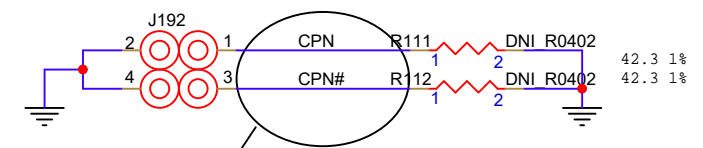

# RC19013A\_DVC\_REVA

		Renesas 6024 Silver Creek Valley Rd. San Jose, CA 95138	
Title: RC19013A_DVC_REVA 85 ohm			
Size B	Part Number:	Engineer: LOU POITRAS	Rev. 0.7
	Date: 12/15/2021	Sheet: 1 of 6	

REV.	DESCRIPTION	DATE	ENGINEER

 Renesas 6024 Silver Creek Valley Rd. San Jose, CA 95138			
Title: RC19013A_DVC_REVA			
Size B	Part Number:	Engineer: Joe	Rev. A
	Date: 12/15/2021	Sheet: 2 of 6	

**RENESAS** Renesas  
 6024 Silver Creek Valley Rd.  
 San Jose, CA 95138

Title: RC19013A\_DVC\_REVA

Size B	Part Number:	Engineer: Joe	Rev. A
	Date: 12/15/2021	Sheet: 3 of 6	

ALL DIFFERENTIAL TRACES 85 OHM DIFFERENTIAL  
10 INCH MICROSTRIP FROM U1 TO 2 pF CAPS

**RENESAS** Renesas  
6024 Silver Creek Valley Rd.  
San Jose, CA 95138