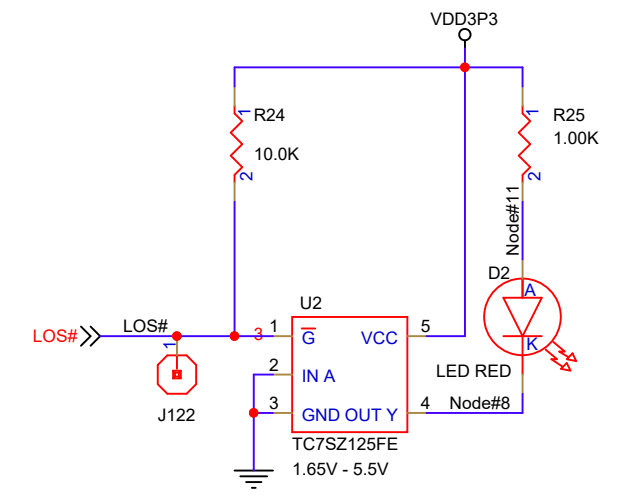

# RC19013A\_DVC\_REVA

		Renesas 6024 Silver Creek Valley Rd. San Jose, CA 95138	
Title: RC19013A_DVC_REVA 85 ohm			
Size B	Part Number:	Engineer: LOU POITRAS	Rev. 0.7
	Date: 12/15/2021	Sheet: 1 of 6	

REV.	DESCRIPTION	DATE	ENGINEER

 Renesas 6024 Silver Creek Valley Rd. San Jose, CA 95138			
Title: RC19013A_DVC_REVA			
Size B	Part Number:	Engineer: Joe	Rev. A
	Date: 12/15/2021	Sheet: 2 of 6	

**RENESAS** Renesas  
 6024 Silver Creek Valley Rd.  
 San Jose, CA 95138

Title: RC19013A\_DVC\_REVA

Size B	Part Number:	Engineer: Joe	Rev. A
	Date: 12/15/2021	Sheet: 3 of 6	

ALL DIFFERENTIAL TRACES 85 OHM DIFFERENTIAL  
10 INCH MICROSTRIP FROM U1 TO 2 pF CAPS

**RENESAS** Renesas  
6024 Silver Creek Valley Rd.  
San Jose, CA 95138

Title: RC19013A\_DVC\_REVA

Size B	Part Number:	Engineer: Joe	Rev. A
	Date: 12/15/2021	Sheet: 4 of 7	

Place by J274

**RENESAS** Renesas  
 6024 Silver Creek Valley Rd.  
 San Jose, CA 95138

Title: RC19016A\_DVC\_REVA