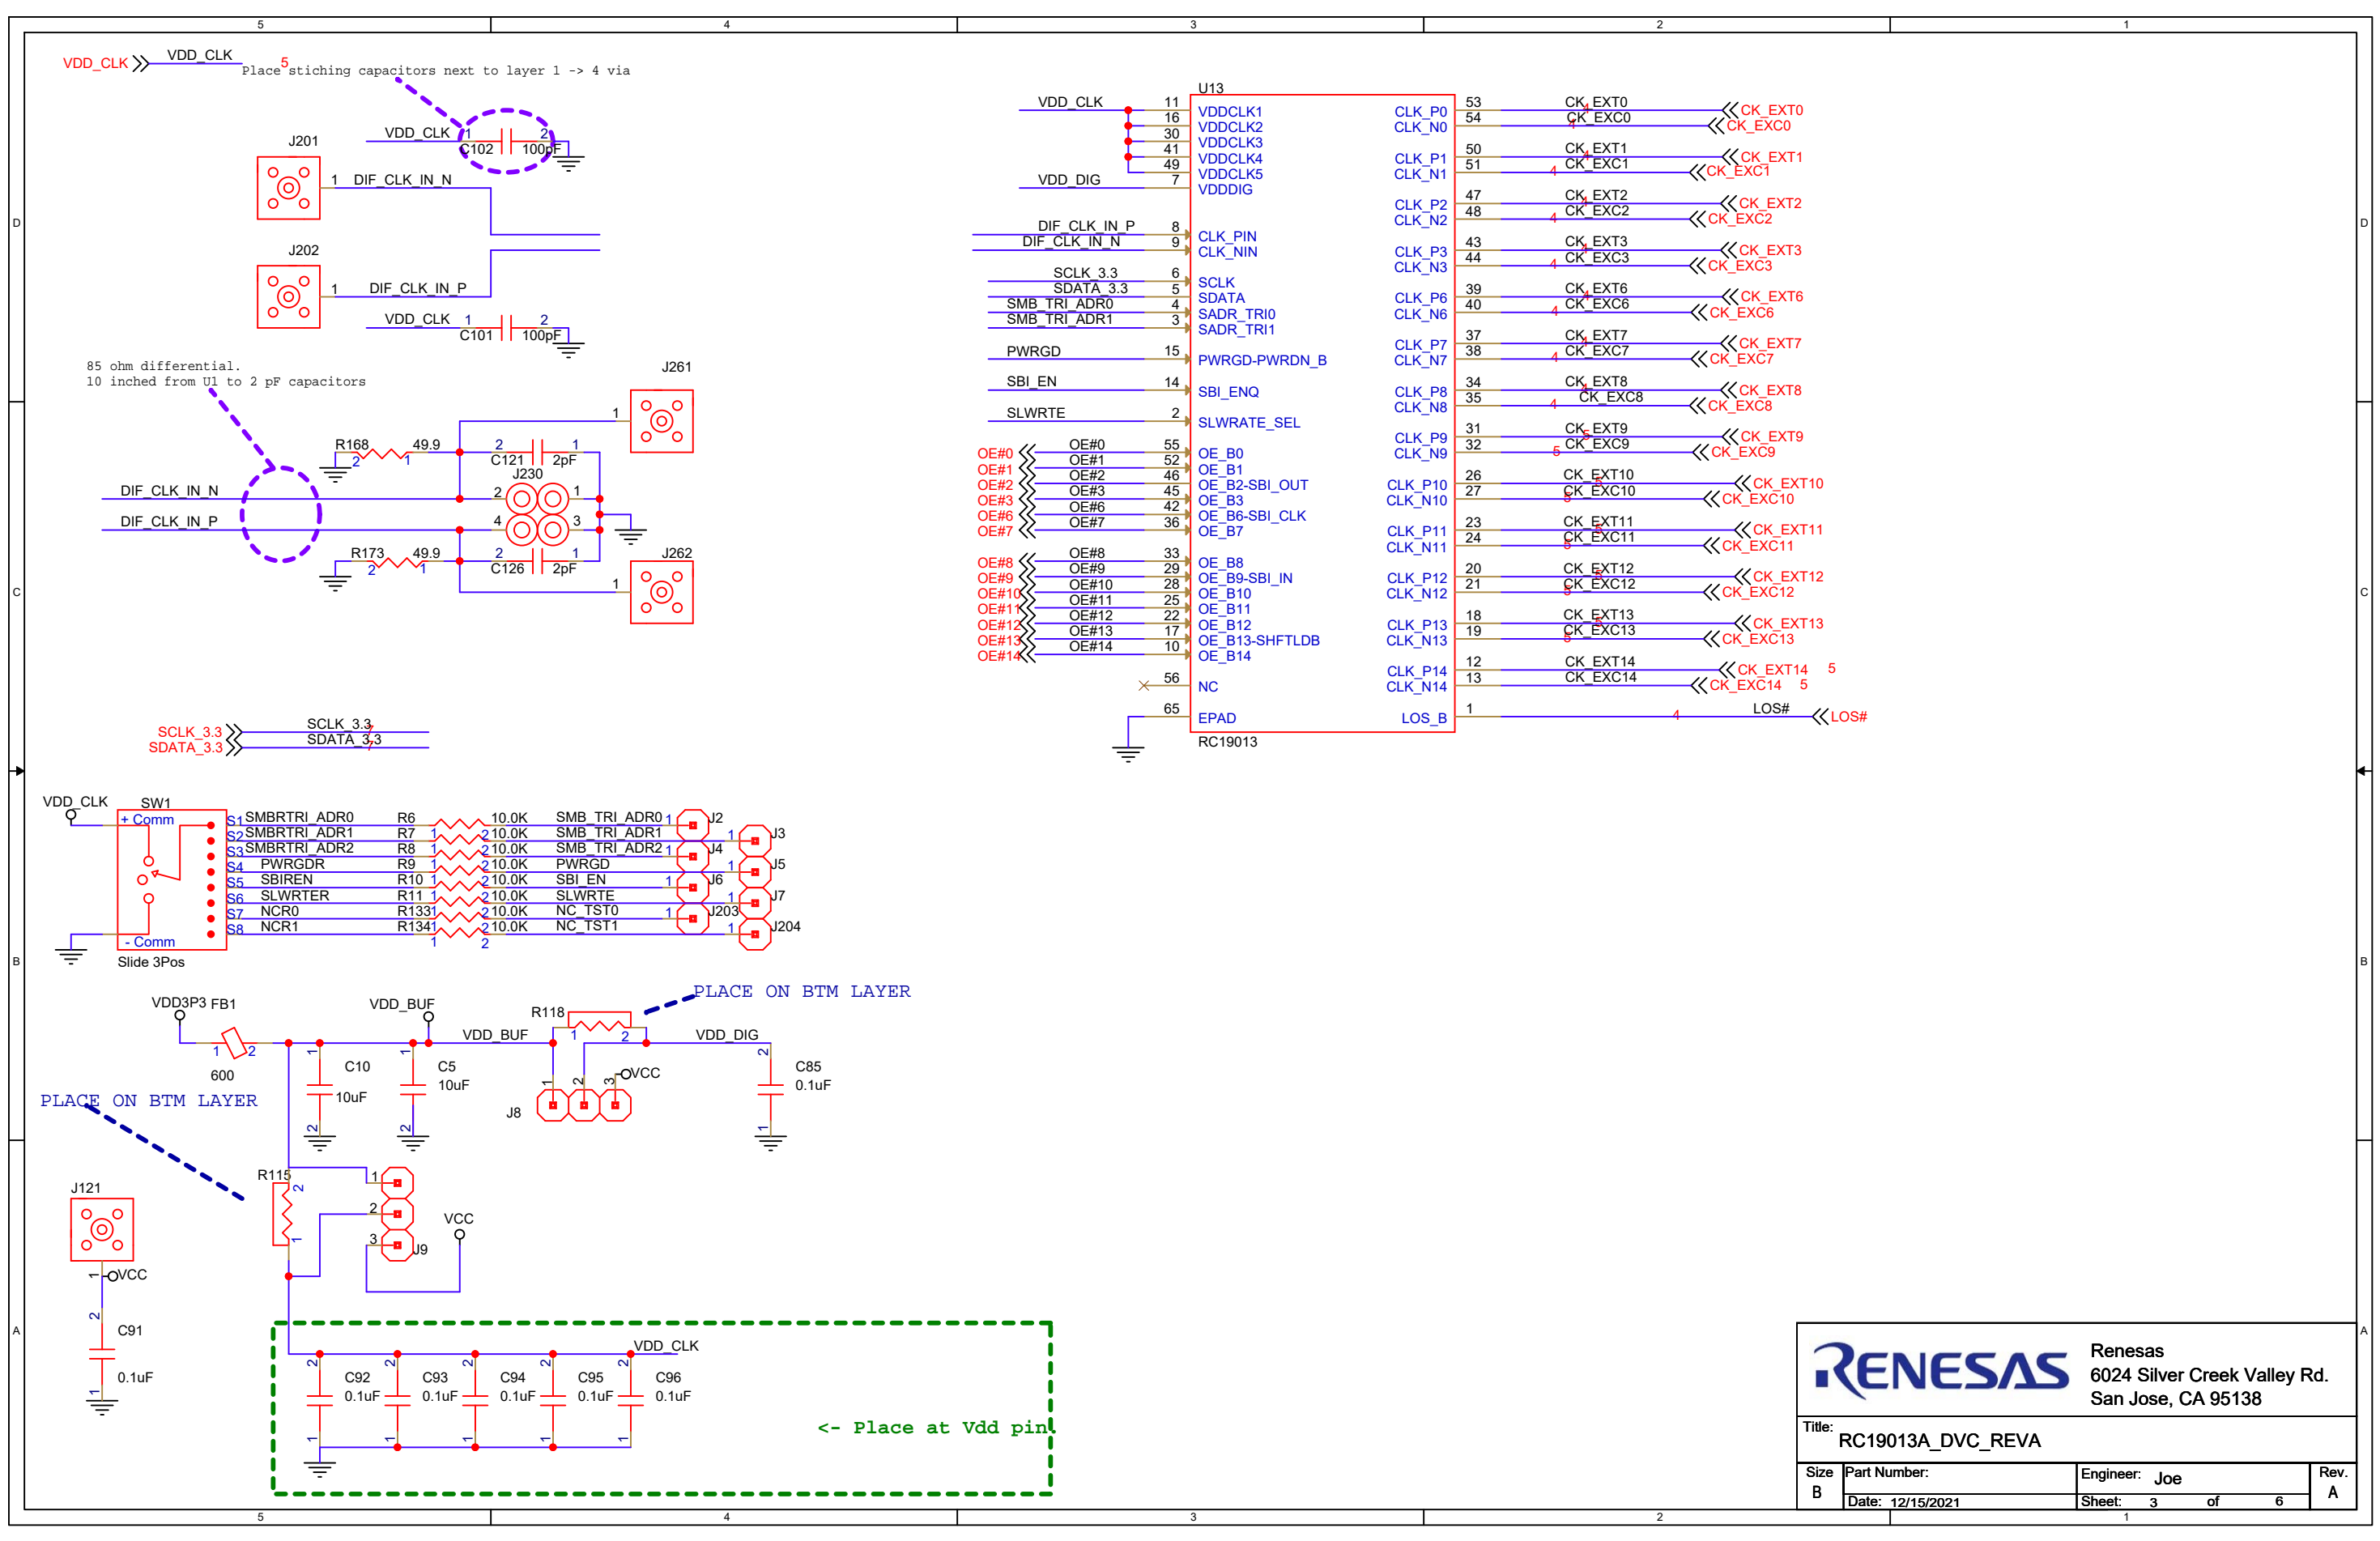

# RC19013A\_DVC\_REVA

		Renesas 6024 Silver Creek Valley Rd. San Jose, CA 95138	
Title: RC19013A_DVC_REVA 85 ohm			
Size B	Part Number:	Engineer: LOU POITRAS	Rev. 0.7
	Date: 12/15/2021	Sheet: 1 of 6	

REV.	DESCRIPTION	DATE	ENGINEER

 Renesas 6024 Silver Creek Valley Rd. San Jose, CA 95138			
Title: RC19013A_DVC_REVA			
Size B	Part Number:	Engineer: Joe	Rev. A
	Date: 12/15/2021	Sheet: 2 of 6	

**RENESAS** Renesas  
 6024 Silver Creek Valley Rd.  
 San Jose, CA 95138

Title: RC19013A\_DVC\_REVA

Size B	Part Number:	Engineer: Joe	Rev. A
	Date: 12/15/2021	Sheet: 3 of 6	

ALL DIFFERENTIAL TRACES 85 OHM DIFFERENTIAL  
10 INCH MICROSTRIP FROM U1 TO 2 pF CAPS

**RENESAS** Renesas  
6024 Silver Creek Valley Rd.  
San Jose, CA 95138

Title: RC19013A\_DVC\_REVA

Size B	Part Number:	Engineer: Joe	Rev. A
	Date: 12/15/2021	Sheet: 4 of 7	

Place by J274

**RENESAS** Renesas  
 6024 Silver Creek Valley Rd.  
 San Jose, CA 95138

Title: RC19016A\_DVC\_REVA