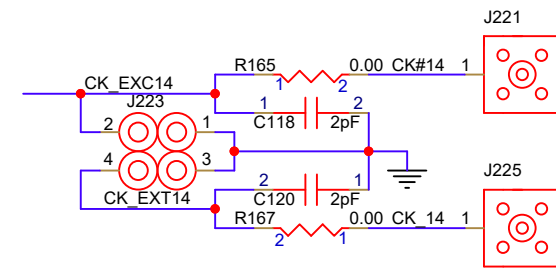

 Renesas 6024 Silver Creek Valley Rd. San Jose, CA 95138			
Title: RC19013A_DVC_REVA			
Size B	Part Number:	Engineer: Joe	Rev. A
	Date: 12/15/2021	Sheet: 2 of 6	

**RENESAS** Renesas  
 6024 Silver Creek Valley Rd.  
 San Jose, CA 95138

Title: RC19013A\_DVC\_REVA

Size B	Part Number:	Engineer: Joe	Rev. A
	Date: 12/15/2021	Sheet: 3 of 6	

ALL DIFFERENTIAL TRACES 85 OHM DIFFERENTIAL  
10 INCH MICROSTRIP FROM U1 TO 2 pF CAPS

**RENESAS** Renesas  
6024 Silver Creek Valley Rd.  
San Jose, CA 95138

Title: RC19013A\_DVC\_REVA

Size B	Part Number:	Engineer: Joe	Rev. A
	Date: 12/15/2021	Sheet: 4 of 7	

Place by J274

**RENESAS** Renesas  
 6024 Silver Creek Valley Rd.  
 San Jose, CA 95138

Title: RC19016A\_DVC\_REVA

Size B	Part Number: <Doc>	Engineer: Joe	Rev. A
	Date: 12/15/2021	Sheet: 5 of 7	

**RENESAS** Renesas  
 6024 Silver Creek Valley Rd.  
 San Jose, CA 95138

Title: RC19016A\_DVC\_REVA

Size A	Part Number: <Doc>	Engineer: Joe	Rev. A
	Date: 12/15/2021	Sheet: 6 of 7	