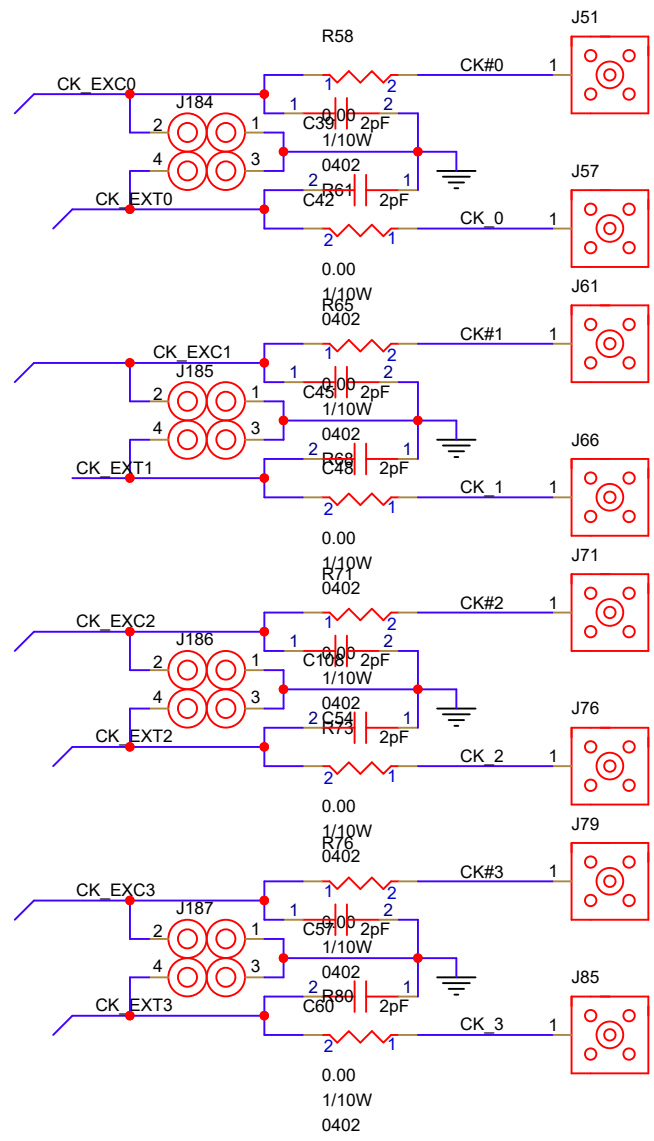

# RC19013A\_DVC\_REVA

		Renesas 6024 Silver Creek Valley Rd. San Jose, CA 95138	
Title: RC19013A_DVC_REVA 85 ohm			
Size B	Part Number:	Engineer: LOU POITRAS	Rev. 0.7
	Date: 12/15/2021	Sheet: 1 of 6	

REV.	DESCRIPTION	DATE	ENGINEER

 Renesas 6024 Silver Creek Valley Rd. San Jose, CA 95138			
Title: RC19013A_DVC_REVA			
Size B	Part Number:	Engineer: Joe	Rev. A
	Date: 12/15/2021	Sheet: 2 of 6	

**RENESAS** Renesas  
 6024 Silver Creek Valley Rd.  
 San Jose, CA 95138

Title: RC19013A\_DVC\_REVA

Size B	Part Number:	Engineer: Joe	Rev. A
	Date: 12/15/2021	Sheet: 3 of 6	

ALL DIFFERENTIAL TRACES 85 OHM DIFFERENTIAL  
10 INCH MICROSTRIP FROM U1 TO 2 pF CAPS

**RENESAS** Renesas  
6024 Silver Creek Valley Rd.  
San Jose, CA 95138

Title: RC19013A\_DVC\_REVA

Size B	Part Number:	Engineer: Joe	Rev. A
	Date: 12/15/2021	Sheet: 4 of 7	

Place by J274

**RENESAS** Renesas  
 6024 Silver Creek Valley Rd.  
 San Jose, CA 95138

Title: RC19016A\_DVC\_REVA