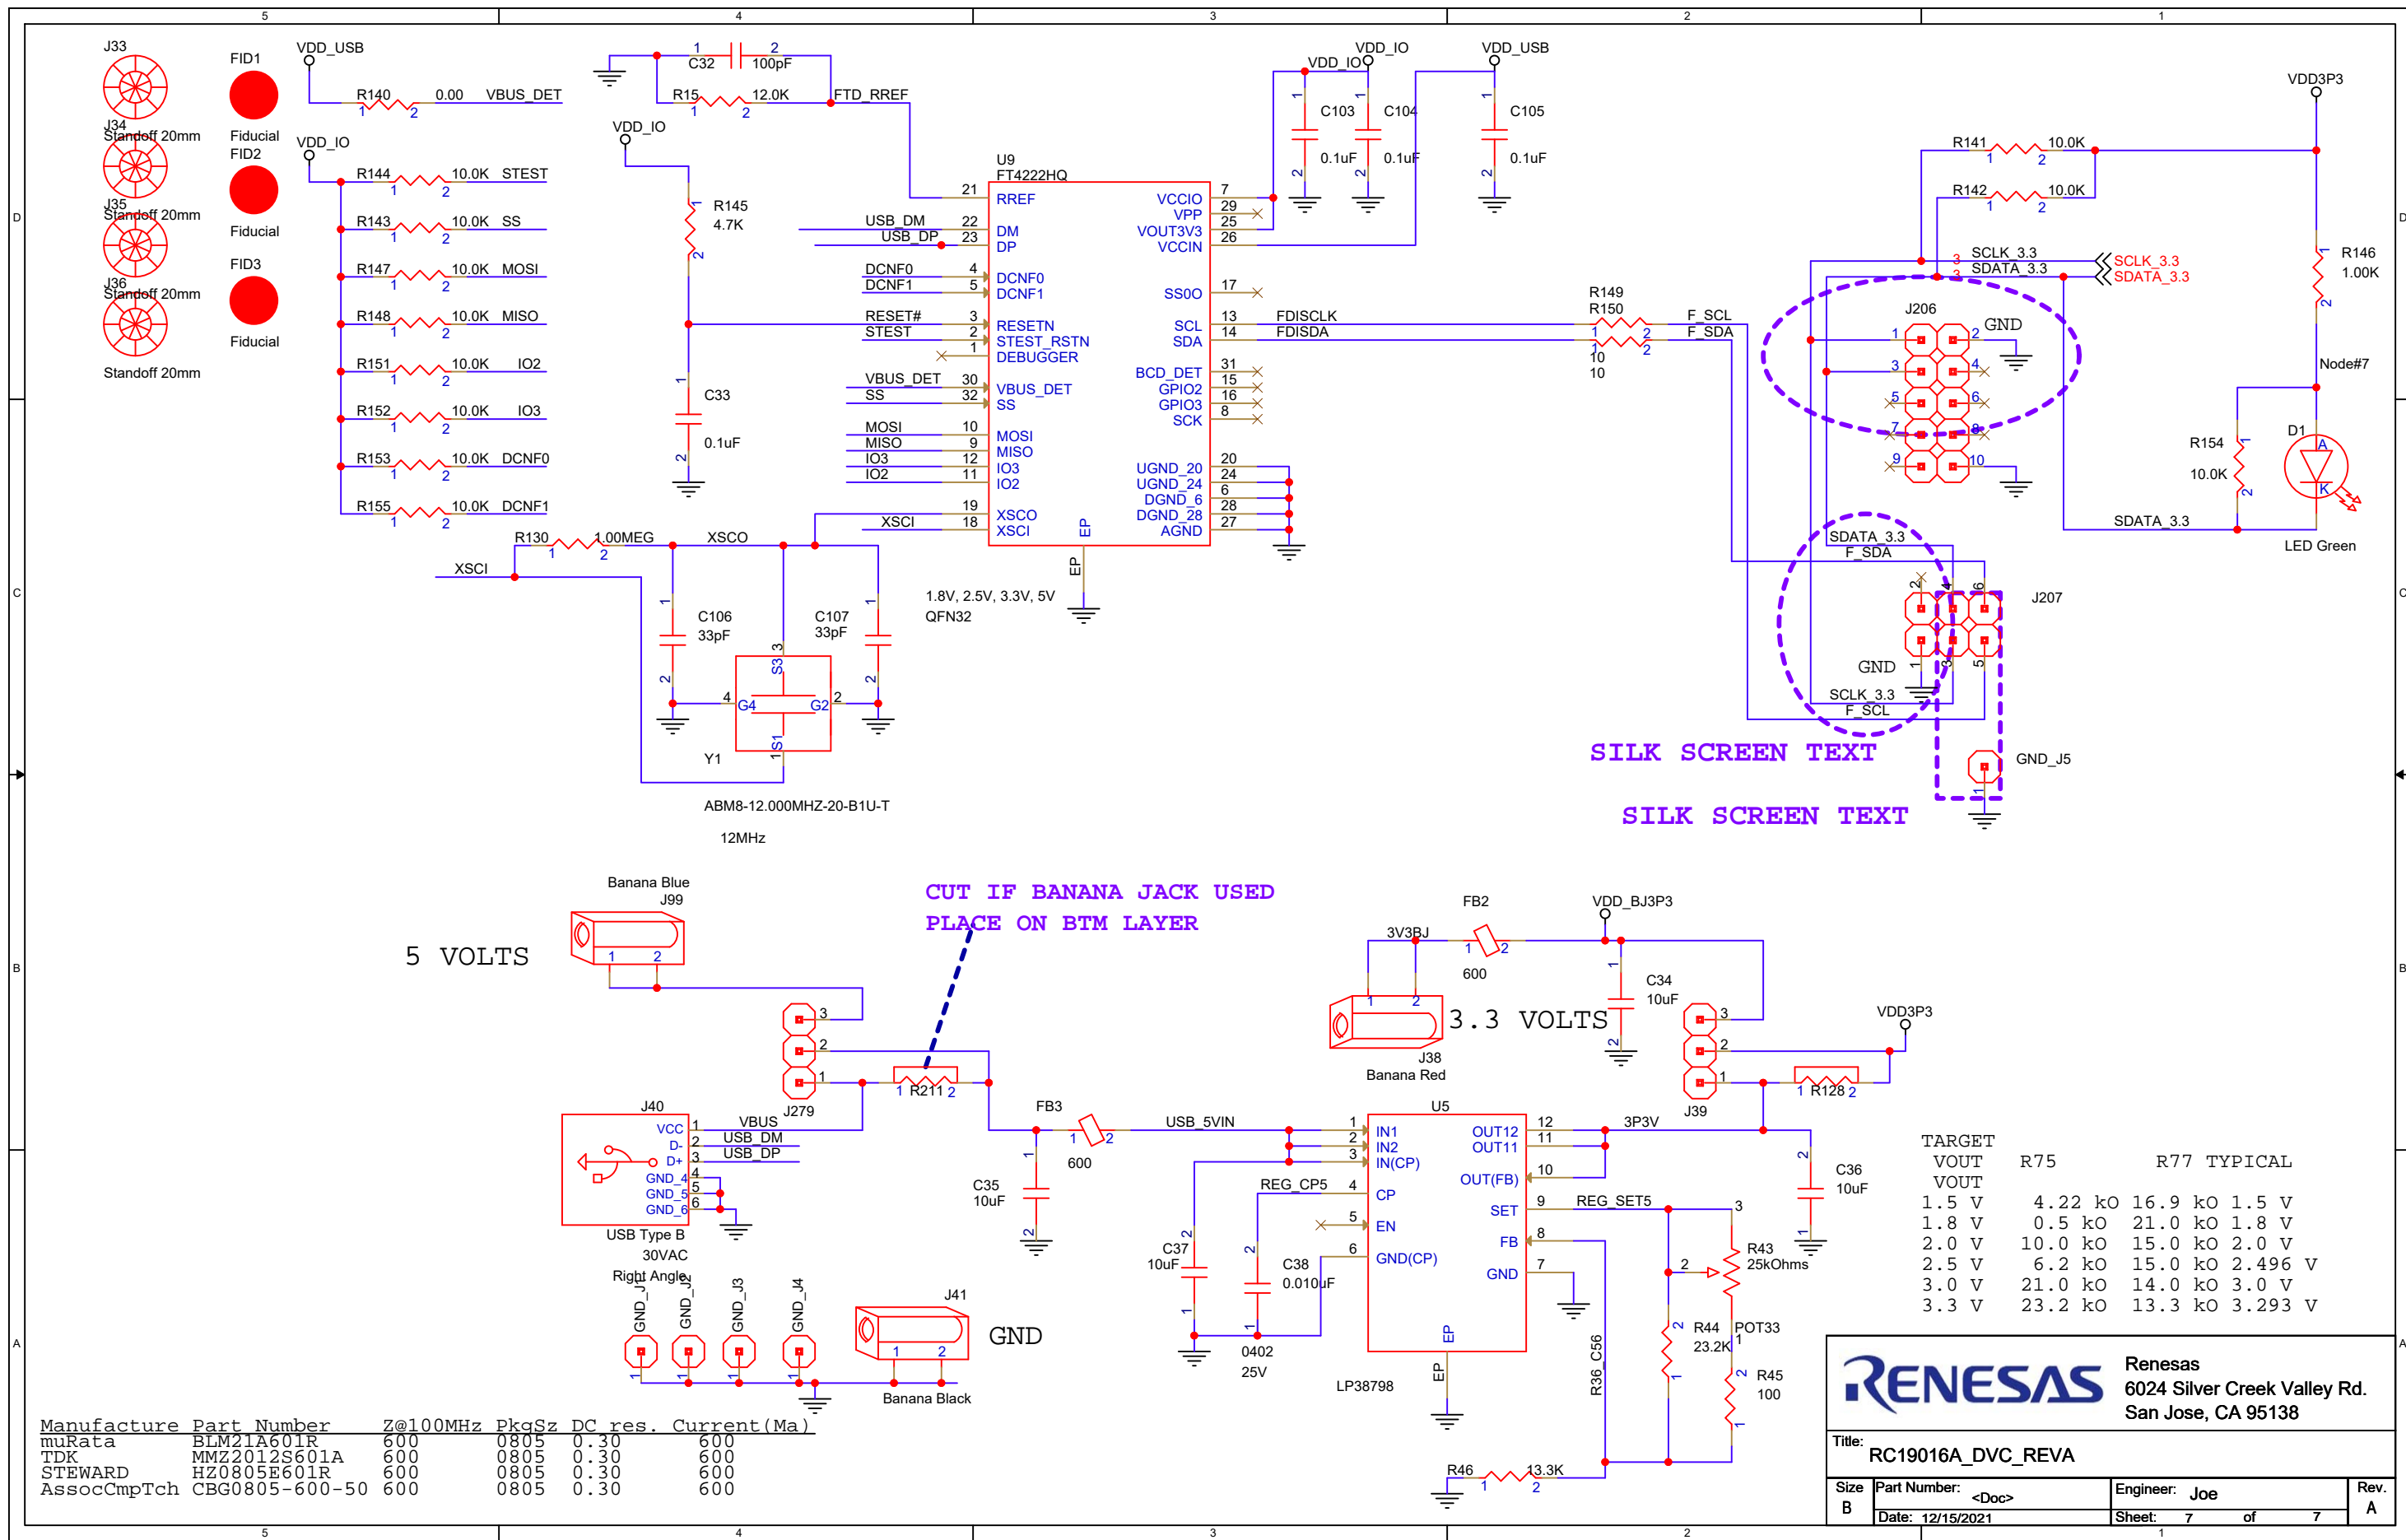

# RC19013A\_DVC\_REVA

		Renesas 6024 Silver Creek Valley Rd. San Jose, CA 95138	
Title: RC19013A_DVC_REVA 85 ohm			
Size B	Part Number:	Engineer: LOU POITRAS	Rev. 0.7
	Date: 12/15/2021	Sheet: 1 of 6	

REV.	DESCRIPTION	DATE	ENGINEER

Title: RC19013A\_DVC\_REVA

Size B	Part Number:	Engineer: Joe	Rev. A
	Date: 12/15/2021	Sheet: 3 of 6	

ALL DIFFERENTIAL TRACES 85 OHM DIFFERENTIAL  
10 INCH MICROSTRIP FROM U1 TO 2 pF CAPS

**RENESAS** Renesas  
6024 Silver Creek Valley Rd.  
San Jose, CA 95138

Title: RC19013A\_DVC\_REVA

Size B	Part Number:	Engineer: Joe	Rev. A
	Date: 12/15/2021	Sheet: 4 of 7	

Place by J274

**RENESAS** Renesas  
 6024 Silver Creek Valley Rd.  
 San Jose, CA 95138

Title: RC19016A\_DVC\_REVA

Size B	Part Number: <Doc>	Engineer: Joe	Rev. A
	Date: 12/15/2021	Sheet: 5 of 7	

**RENESAS** Renesas  
 6024 Silver Creek Valley Rd.  
 San Jose, CA 95138

Title: RC19016A\_DVC\_REVA

Size A	Part Number: <Doc>	Engineer: Joe	Rev. A
	Date: 12/15/2021	Sheet: 6 of 7	