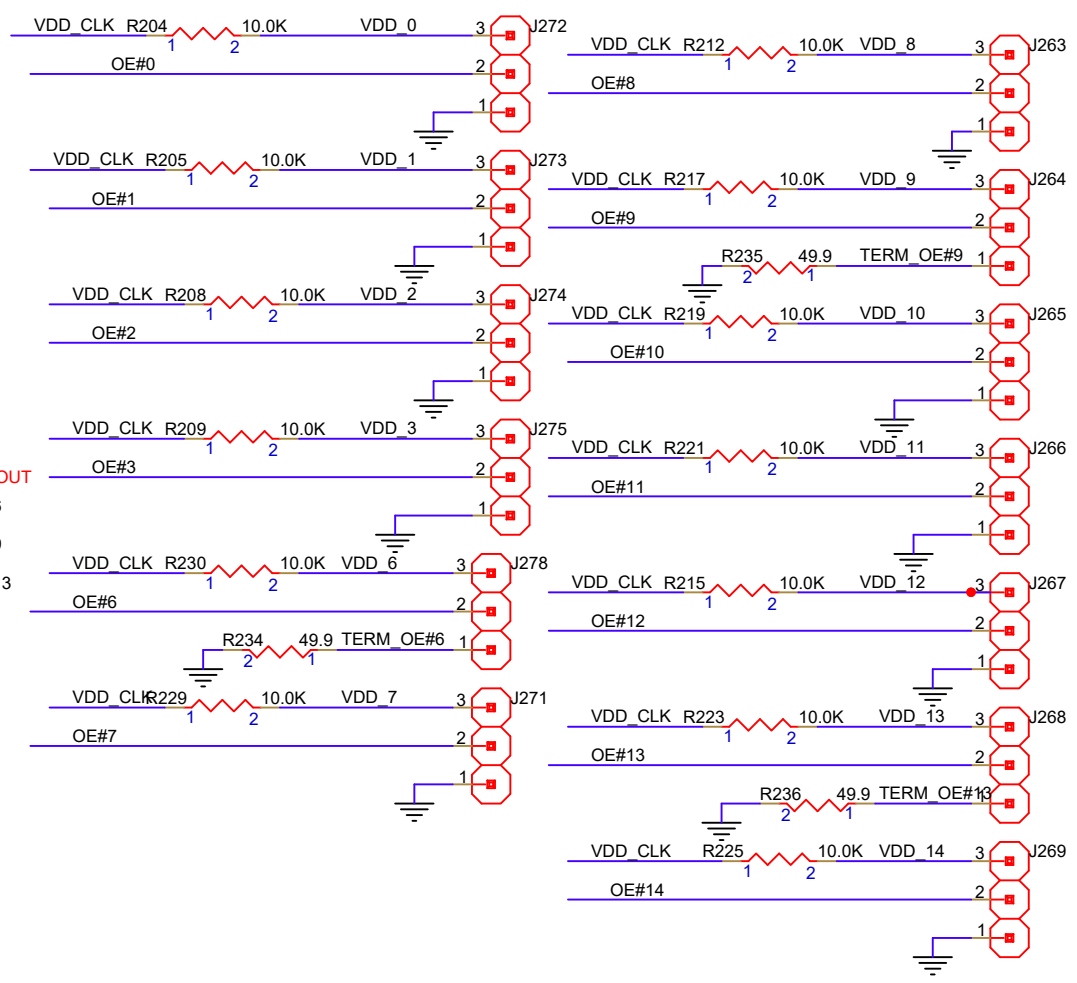

 Renesas 6024 Silver Creek Valley Rd. San Jose, CA 95138			
Title: RC19013A_DVC_REVA			
Size B	Part Number:	Engineer: Joe	Rev. A
	Date: 12/15/2021	Sheet: 2 of 6	

**RENESAS** Renesas  
 6024 Silver Creek Valley Rd.  
 San Jose, CA 95138

Title: RC19013A\_DVC\_REVA

Size B	Part Number:	Engineer: Joe	Rev. A
	Date: 12/15/2021	Sheet: 3 of 6	

ALL DIFFERENTIAL TRACES 85 OHM DIFFERENTIAL  
10 INCH MICROSTRIP FROM U1 TO 2 pF CAPS

**RENESAS** Renesas  
6024 Silver Creek Valley Rd.  
San Jose, CA 95138

Title: RC19013A\_DVC\_REVA

Size B	Part Number:	Engineer: Joe	Rev. A
	Date: 12/15/2021	Sheet: 4 of 7	

Place by J274

**RENESAS** Renesas  
 6024 Silver Creek Valley Rd.  
 San Jose, CA 95138

Title: RC19016A\_DVC\_REVA

Size B	Part Number: <Doc>	Engineer: Joe	Rev. A
	Date: 12/15/2021	Sheet: 5 of 7	

**RENESAS** Renesas  
 6024 Silver Creek Valley Rd.  
 San Jose, CA 95138

Title: RC19016A\_DVC\_REVA

Size A	Part Number: <Doc>	Engineer: Joe	Rev. A
	Date: 12/15/2021	Sheet: 6 of 7	