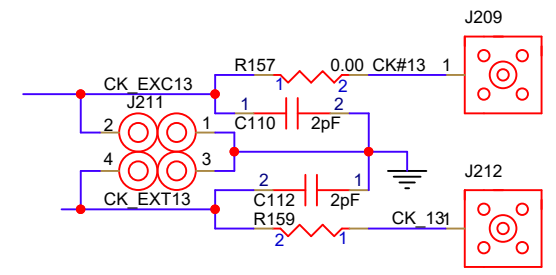

 Renesas 6024 Silver Creek Valley Rd. San Jose, CA 95138			
Title: RC19013A_DVC_REVA			
Size B	Part Number:	Engineer: Joe	Rev. A
	Date: 12/15/2021	Sheet: 2 of 6	

**RENESAS** Renesas  
 6024 Silver Creek Valley Rd.  
 San Jose, CA 95138

Title: RC19013A\_DVC\_REVA

Size B	Part Number:	Engineer: Joe	Rev. A
	Date: 12/15/2021	Sheet: 3 of 6	

ALL DIFFERENTIAL TRACES 85 OHM DIFFERENTIAL  
10 INCH MICROSTRIP FROM U1 TO 2 pF CAPS

**RENESAS** Renesas  
6024 Silver Creek Valley Rd.  
San Jose, CA 95138

Title: RC19013A\_DVC\_REVA

Size B	Part Number:	Engineer: Joe	Rev. A
	Date: 12/15/2021	Sheet: 4 of 7	

Place by J274

**RENESAS** Renesas  
 6024 Silver Creek Valley Rd.  
 San Jose, CA 95138

Title: RC19016A\_DVC\_REVA

Size B	Part Number: <Doc>	Engineer: Joe	Rev. A
	Date: 12/15/2021	Sheet: 5 of 7	

**RENESAS** Renesas  
 6024 Silver Creek Valley Rd.  
 San Jose, CA 95138

Title: RC19016A\_DVC\_REVA

Size A	Part Number: <Doc>	Engineer: Joe	Rev. A
	Date: 12/15/2021	Sheet: 6 of 7	