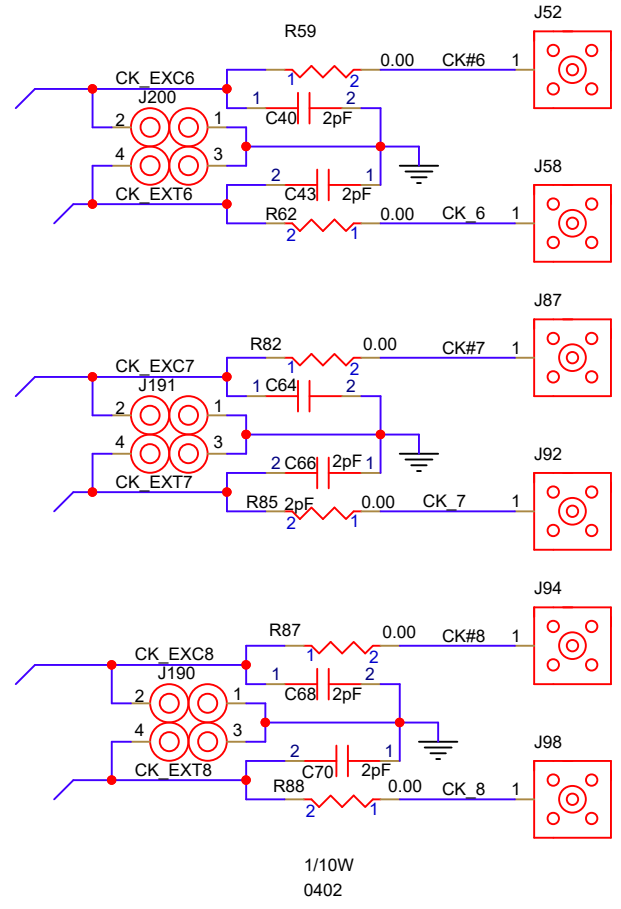

# RC19013A\_DVC\_REVA

		Renesas 6024 Silver Creek Valley Rd. San Jose, CA 95138	
Title: RC19013A_DVC_REVA 85 ohm			
Size B	Part Number:	Engineer: LOU POITRAS	Rev. 0.7
	Date: 12/15/2021	Sheet: 1 of 6	

REV.	DESCRIPTION	DATE	ENGINEER

 Renesas 6024 Silver Creek Valley Rd. San Jose, CA 95138			
Title: RC19013A_DVC_REVA			
Size B	Part Number:	Engineer: Joe	Rev. A
	Date: 12/15/2021	Sheet: 2 of 6	

**RENESAS** Renesas  
 6024 Silver Creek Valley Rd.  
 San Jose, CA 95138

Title: RC19013A\_DVC\_REVA

Size B	Part Number:	Engineer: Joe	Rev. A
	Date: 12/15/2021	Sheet: 3 of 6	

ALL DIFFERENTIAL TRACES 85 OHM DIFFERENTIAL  
10 INCH MICROSTRIP FROM U1 TO 2 pF CAPS

**RENESAS** Renesas  
6024 Silver Creek Valley Rd.  
San Jose, CA 95138

Title: RC19013A\_DVC\_REVA

Size B	Part Number:	Engineer: Joe	Rev. A
	Date: 12/15/2021	Sheet: 4 of 7	

Place by J274

**RENESAS** Renesas  
 6024 Silver Creek Valley Rd.  
 San Jose, CA 95138

Title: RC19016A\_DVC\_REVA