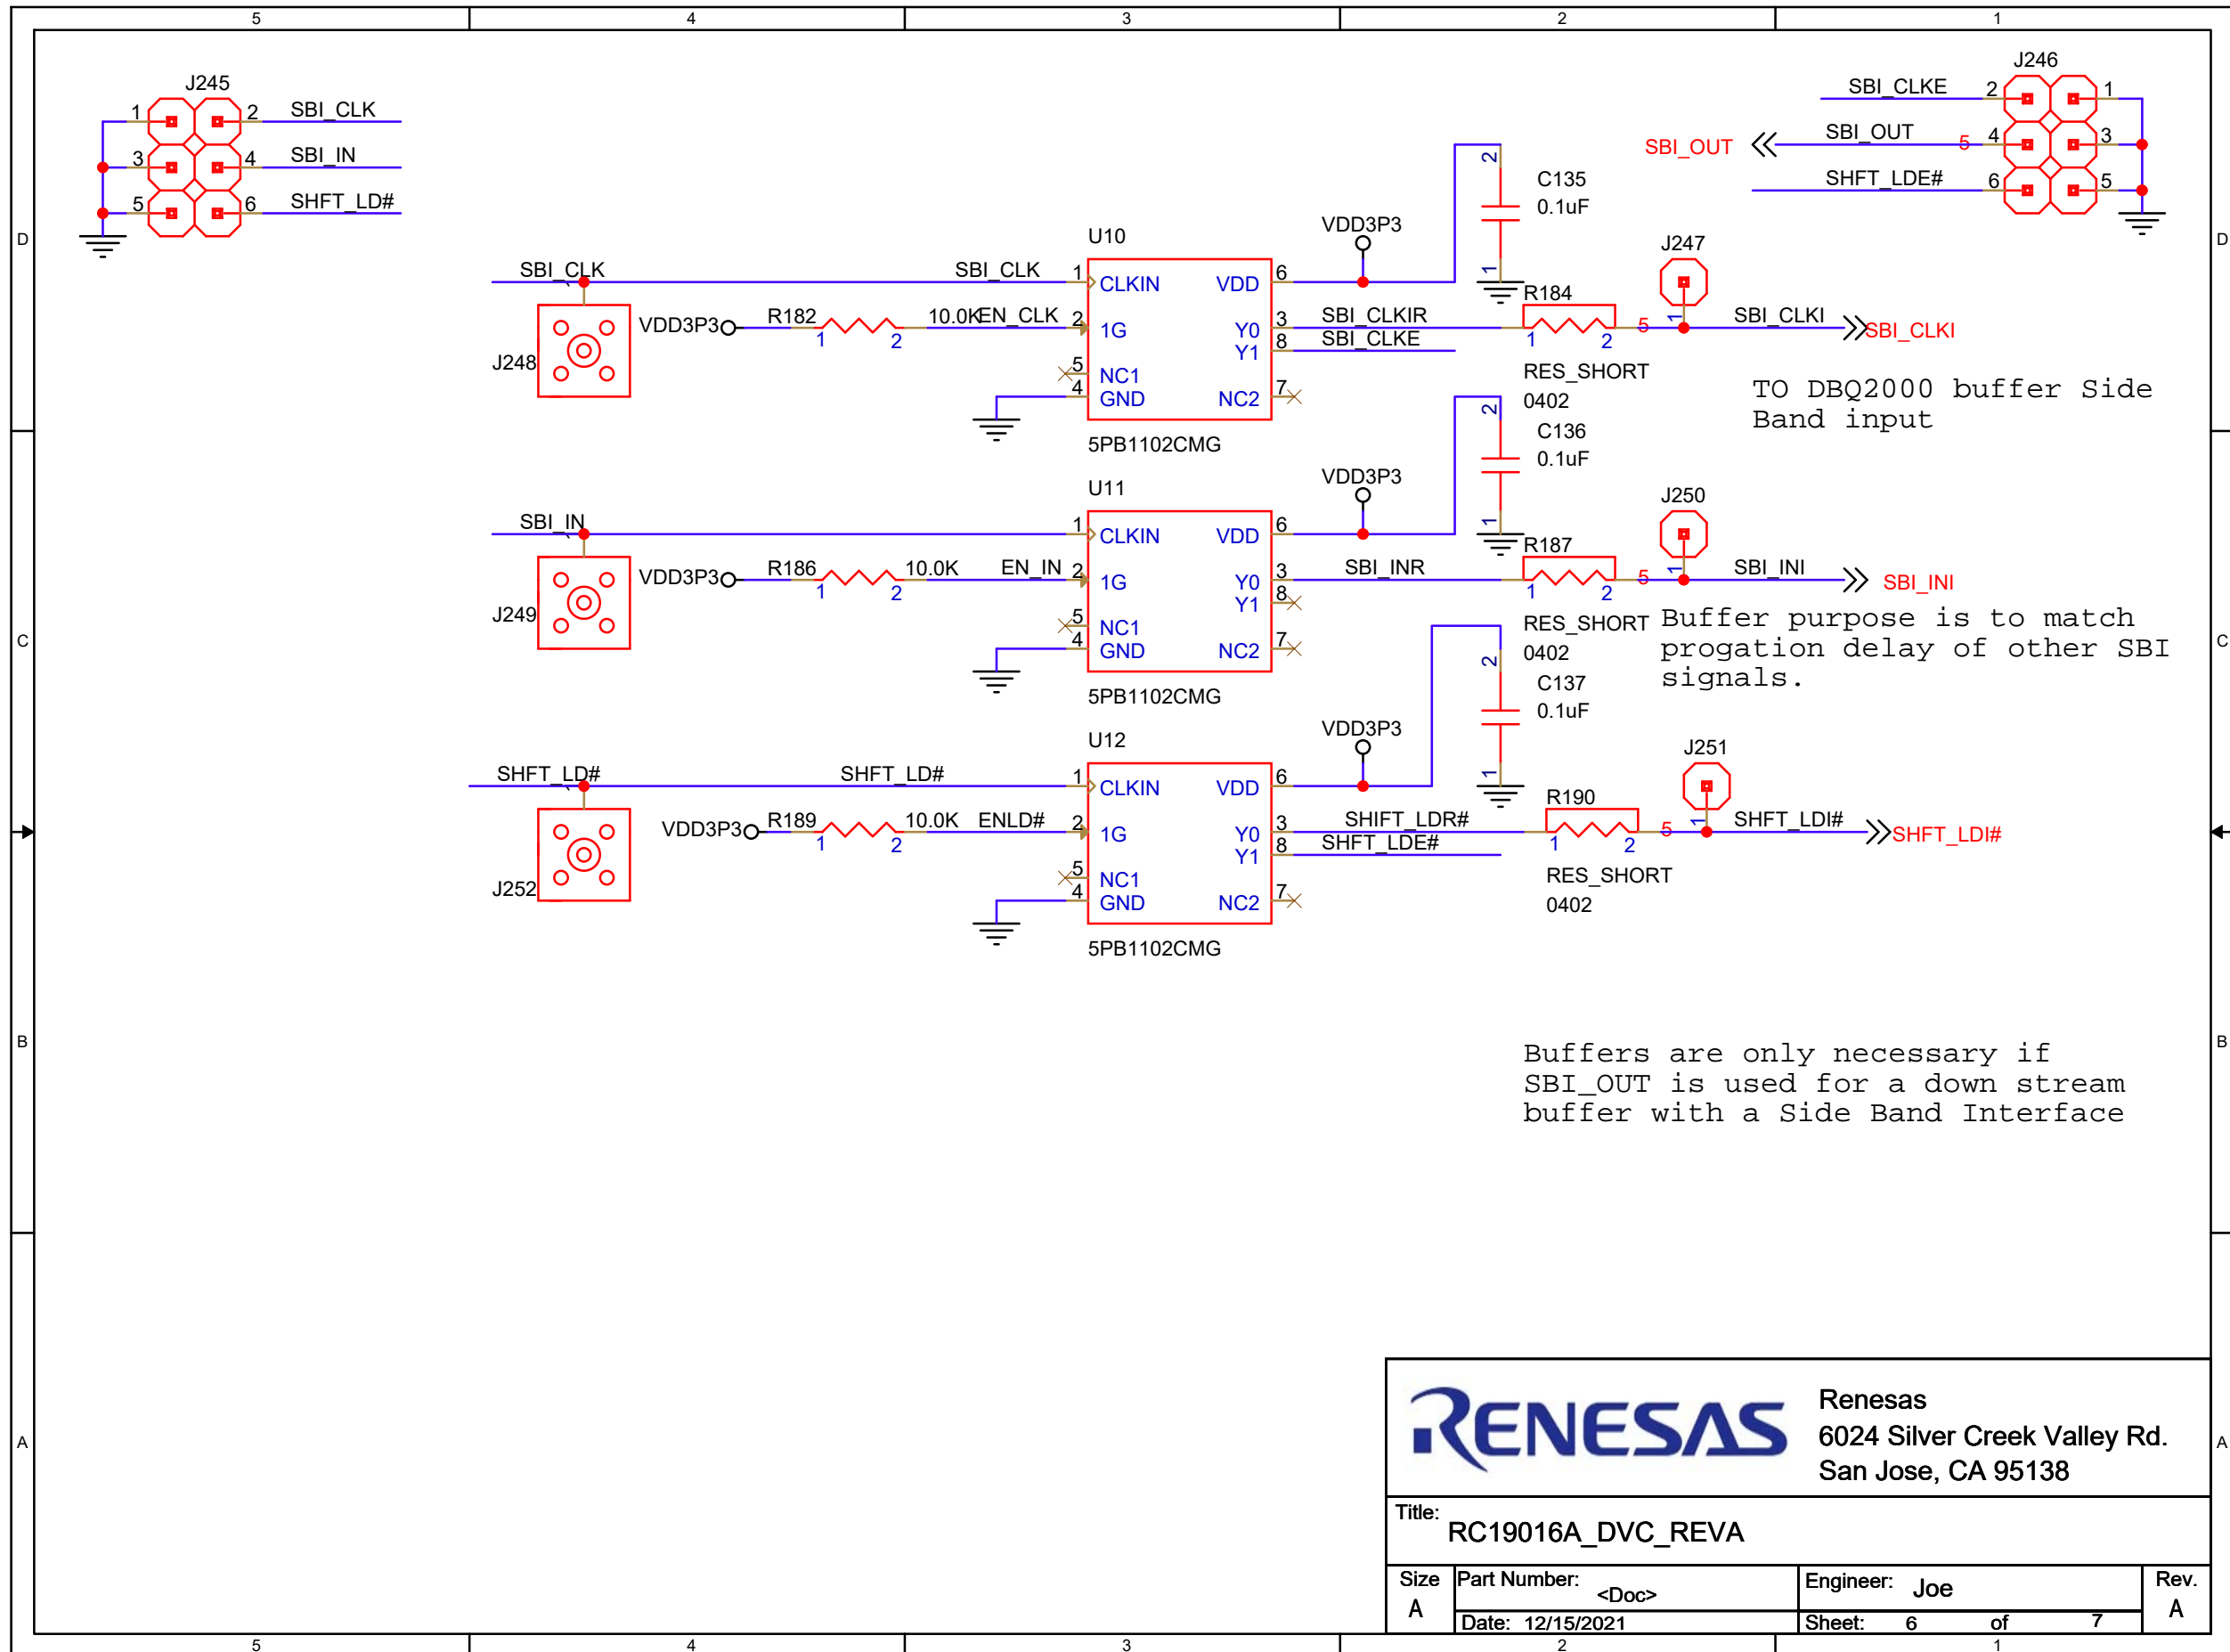

Title: RC19013A\_DVC\_REVA

Size B	Part Number:	Engineer: Joe	Rev. A
	Date: 12/15/2021	Sheet: 3 of 6	

ALL DIFFERENTIAL TRACES 85 OHM DIFFERENTIAL  
10 INCH MICROSTRIP FROM U1 TO 2 pF CAPS

**RENESAS** Renesas  
6024 Silver Creek Valley Rd.  
San Jose, CA 95138

Title: RC19013A\_DVC\_REVA

Size B	Part Number:	Engineer: Joe	Rev. A
	Date: 12/15/2021	Sheet: 4 of 7	

Place by J274

**RENESAS** Renesas  
 6024 Silver Creek Valley Rd.  
 San Jose, CA 95138

Title: RC19016A\_DVC\_REVA

Size B	Part Number: <Doc>	Engineer: Joe	Rev. A
	Date: 12/15/2021	Sheet: 5 of 7	

**RENESAS** Renesas  
 6024 Silver Creek Valley Rd.  
 San Jose, CA 95138

Title: RC19016A\_DVC\_REVA

Size A	Part Number: <Doc>	Engineer: Joe	Rev. A
	Date: 12/15/2021	Sheet: 6 of 7	

**RENESAS** Renesas  
6024 Silver Creek Valley Rd.  
San Jose, CA 95138

Title: RC19016A\_DVC\_REVA

Size B	Part Number: <Doc>	Engineer: Joe	Rev. A
	Date: 12/15/2021	Sheet: 7 of 7	