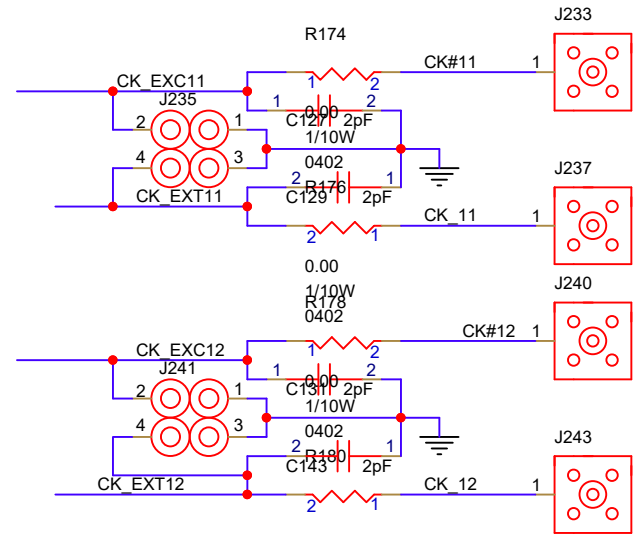

 Renesas 6024 Silver Creek Valley Rd. San Jose, CA 95138			
Title: RC19013A_DVC_REVA			
Size B	Part Number:	Engineer: Joe	Rev. A
	Date: 12/15/2021	Sheet: 2 of 6	

**RENESAS** Renesas  
 6024 Silver Creek Valley Rd.  
 San Jose, CA 95138

Title: RC19013A\_DVC\_REVA

Size B	Part Number:	Engineer: Joe	Rev. A
	Date: 12/15/2021	Sheet: 3 of 6	

ALL DIFFERENTIAL TRACES 85 OHM DIFFERENTIAL  
10 INCH MICROSTRIP FROM U1 TO 2 pF CAPS

**RENESAS** Renesas  
6024 Silver Creek Valley Rd.  
San Jose, CA 95138

Title: RC19013A\_DVC\_REVA

Size B	Part Number:	Engineer: Joe	Rev. A
	Date: 12/15/2021	Sheet: 4 of 7	

Place by J274

**RENESAS** Renesas  
 6024 Silver Creek Valley Rd.  
 San Jose, CA 95138

Title: RC19016A\_DVC\_REVA

Size B	Part Number: <Doc>	Engineer: Joe	Rev. A
	Date: 12/15/2021	Sheet: 5 of 7	

**RENESAS** Renesas  
 6024 Silver Creek Valley Rd.  
 San Jose, CA 95138

Title: RC19016A\_DVC\_REVA

Size A	Part Number: <Doc>	Engineer: Joe	Rev. A
	Date: 12/15/2021	Sheet: 6 of 7	