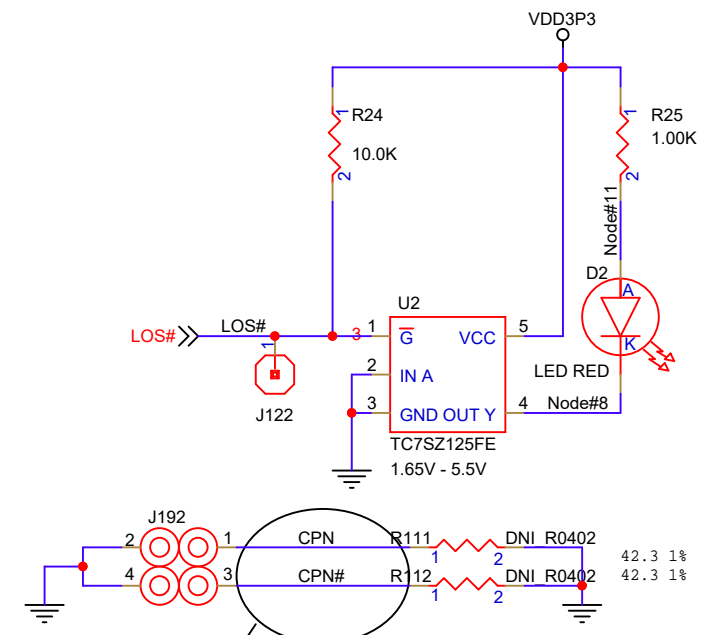

RC19004A_DVC_REVA

		Renesas 6024 Silver Creek Valley Rd. San Jose, CA 95138	
Title: RC19004A_DVC_REVA 85 ohm			
Size B	Part Number:	Engineer: LOU POITRAS	Rev. 0.1
	Date: 04/26/2021	Sheet: 1 of 6	

REV.	DESCRIPTION	DATE	ENGINEER

 RENESAS			
Renesas 6024 Silver Creek Valley Rd. San Jose, CA 95138			
Title: RC19004A_DVC_REVA			
Size	Part Number:	Engineer: Lou	Rev.
B	Date: 04/26/2021	Sheet: 2 of 6	0.1

RENESAS Renesas
6024 Silver Creek Valley Rd.
San Jose, CA 95138

Title: RC19016A_DVC_REVA

Size B	Part Number:	Engineer: Joe	Rev. A
	Date: 04/26/2021	Sheet: 3 of 6	

ALL DIFFERENTIAL TRACES 85 OHM DIFFERENTIAL
10 INCH MICROSTRIP FROM U1 TO 2 pF CAPS

RENESAS Renesas
6024 Silver Creek Valley Rd.
San Jose, CA 95138

Title: RC19016A_DVC_REVA

Size B	Part Number:	Engineer: Joe	Rev. A
	Date: 04/26/2021	Sheet: 4 of 7	

RENESAS Renesas
 6024 Silver Creek Valley Rd.
 San Jose, CA 95138

Title: RC19016A_DVC_REVA

Size A	Part Number: <Doc>	Engineer: Joe	Rev. A
	Date: 04/26/2021	Sheet: 5 of 7	