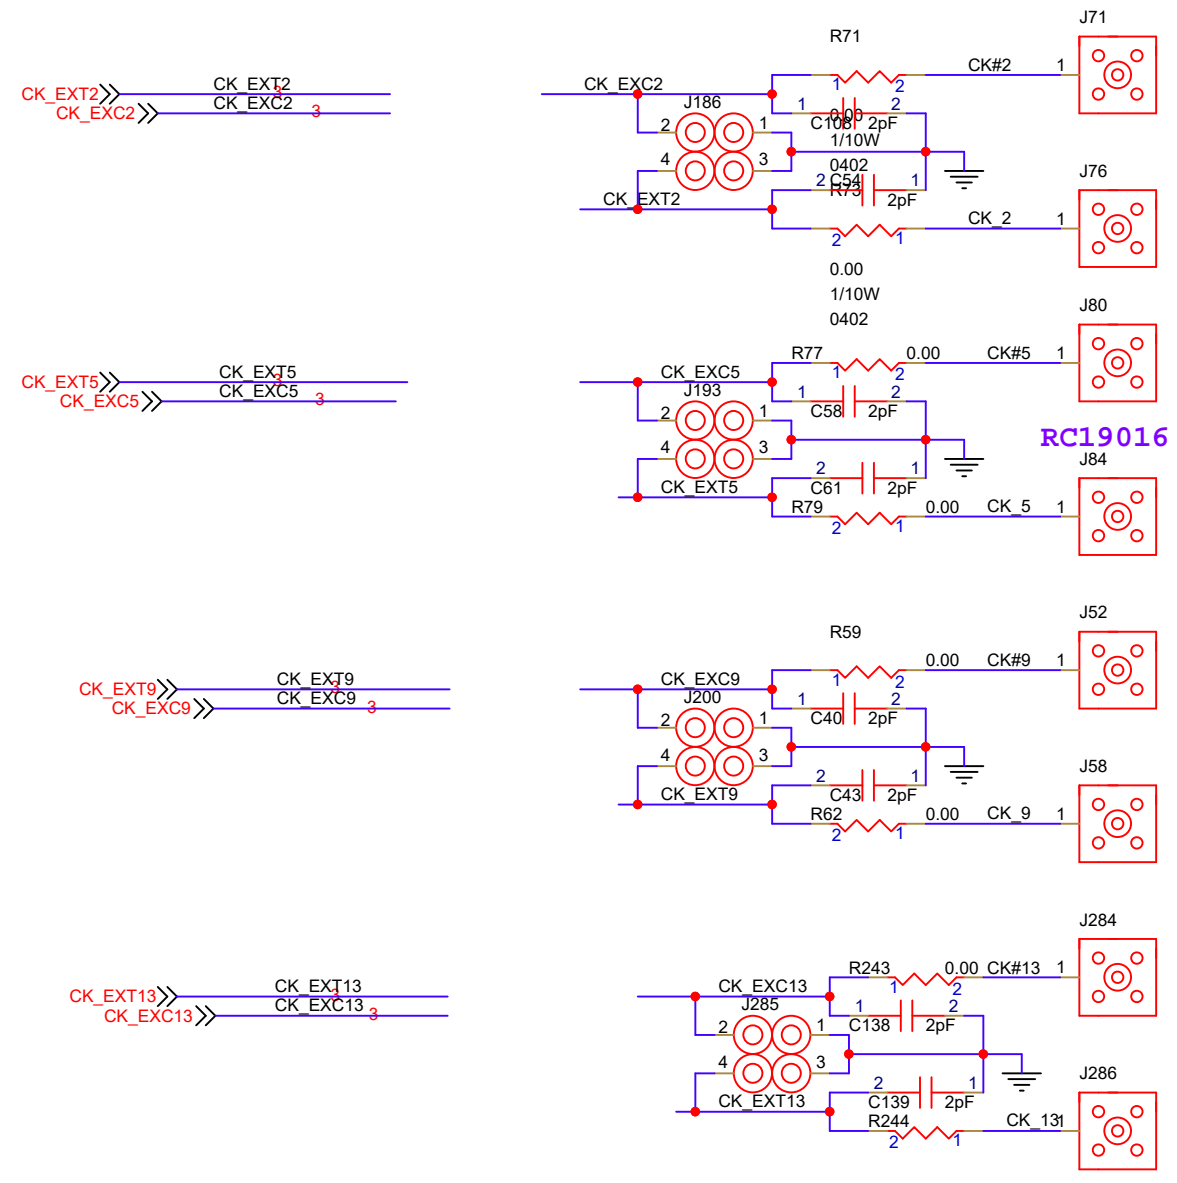

RC19004A_DVC_REVA

		Renesas 6024 Silver Creek Valley Rd. San Jose, CA 95138	
Title: RC19004A_DVC_REVA 85 ohm			
Size B	Part Number:	Engineer: LOU POITRAS	Rev. 0.1
	Date: 04/26/2021	Sheet: 1 of 6	

REV.	DESCRIPTION	DATE	ENGINEER

 RENESAS			
Renesas 6024 Silver Creek Valley Rd. San Jose, CA 95138			
Title: RC19004A_DVC_REVA			
Size	Part Number:	Engineer: Lou	Rev.
B	Date: 04/26/2021	Sheet: 2 of 6	0.1

RENESAS Renesas
6024 Silver Creek Valley Rd.
San Jose, CA 95138

Title: RC19016A_DVC_REVA

Size B	Part Number:	Engineer: Joe	Rev. A
	Date: 04/26/2021	Sheet: 3 of 6	

ALL DIFFERENTIAL TRACES 85 OHM DIFFERENTIAL
10 INCH MICROSTRIP FROM U1 TO 2 pF CAPS

RENESAS Renesas
6024 Silver Creek Valley Rd.
San Jose, CA 95138

Title: RC19016A_DVC_REVA

Size B	Part Number:	Engineer: Joe	Rev. A
	Date: 04/26/2021	Sheet: 4 of 7	

RENESAS Renesas
 6024 Silver Creek Valley Rd.
 San Jose, CA 95138

Title: RC19016A_DVC_REVA

Size A	Part Number: <Doc>	Engineer: Joe	Rev. A
	Date: 04/26/2021	Sheet: 5 of 7	