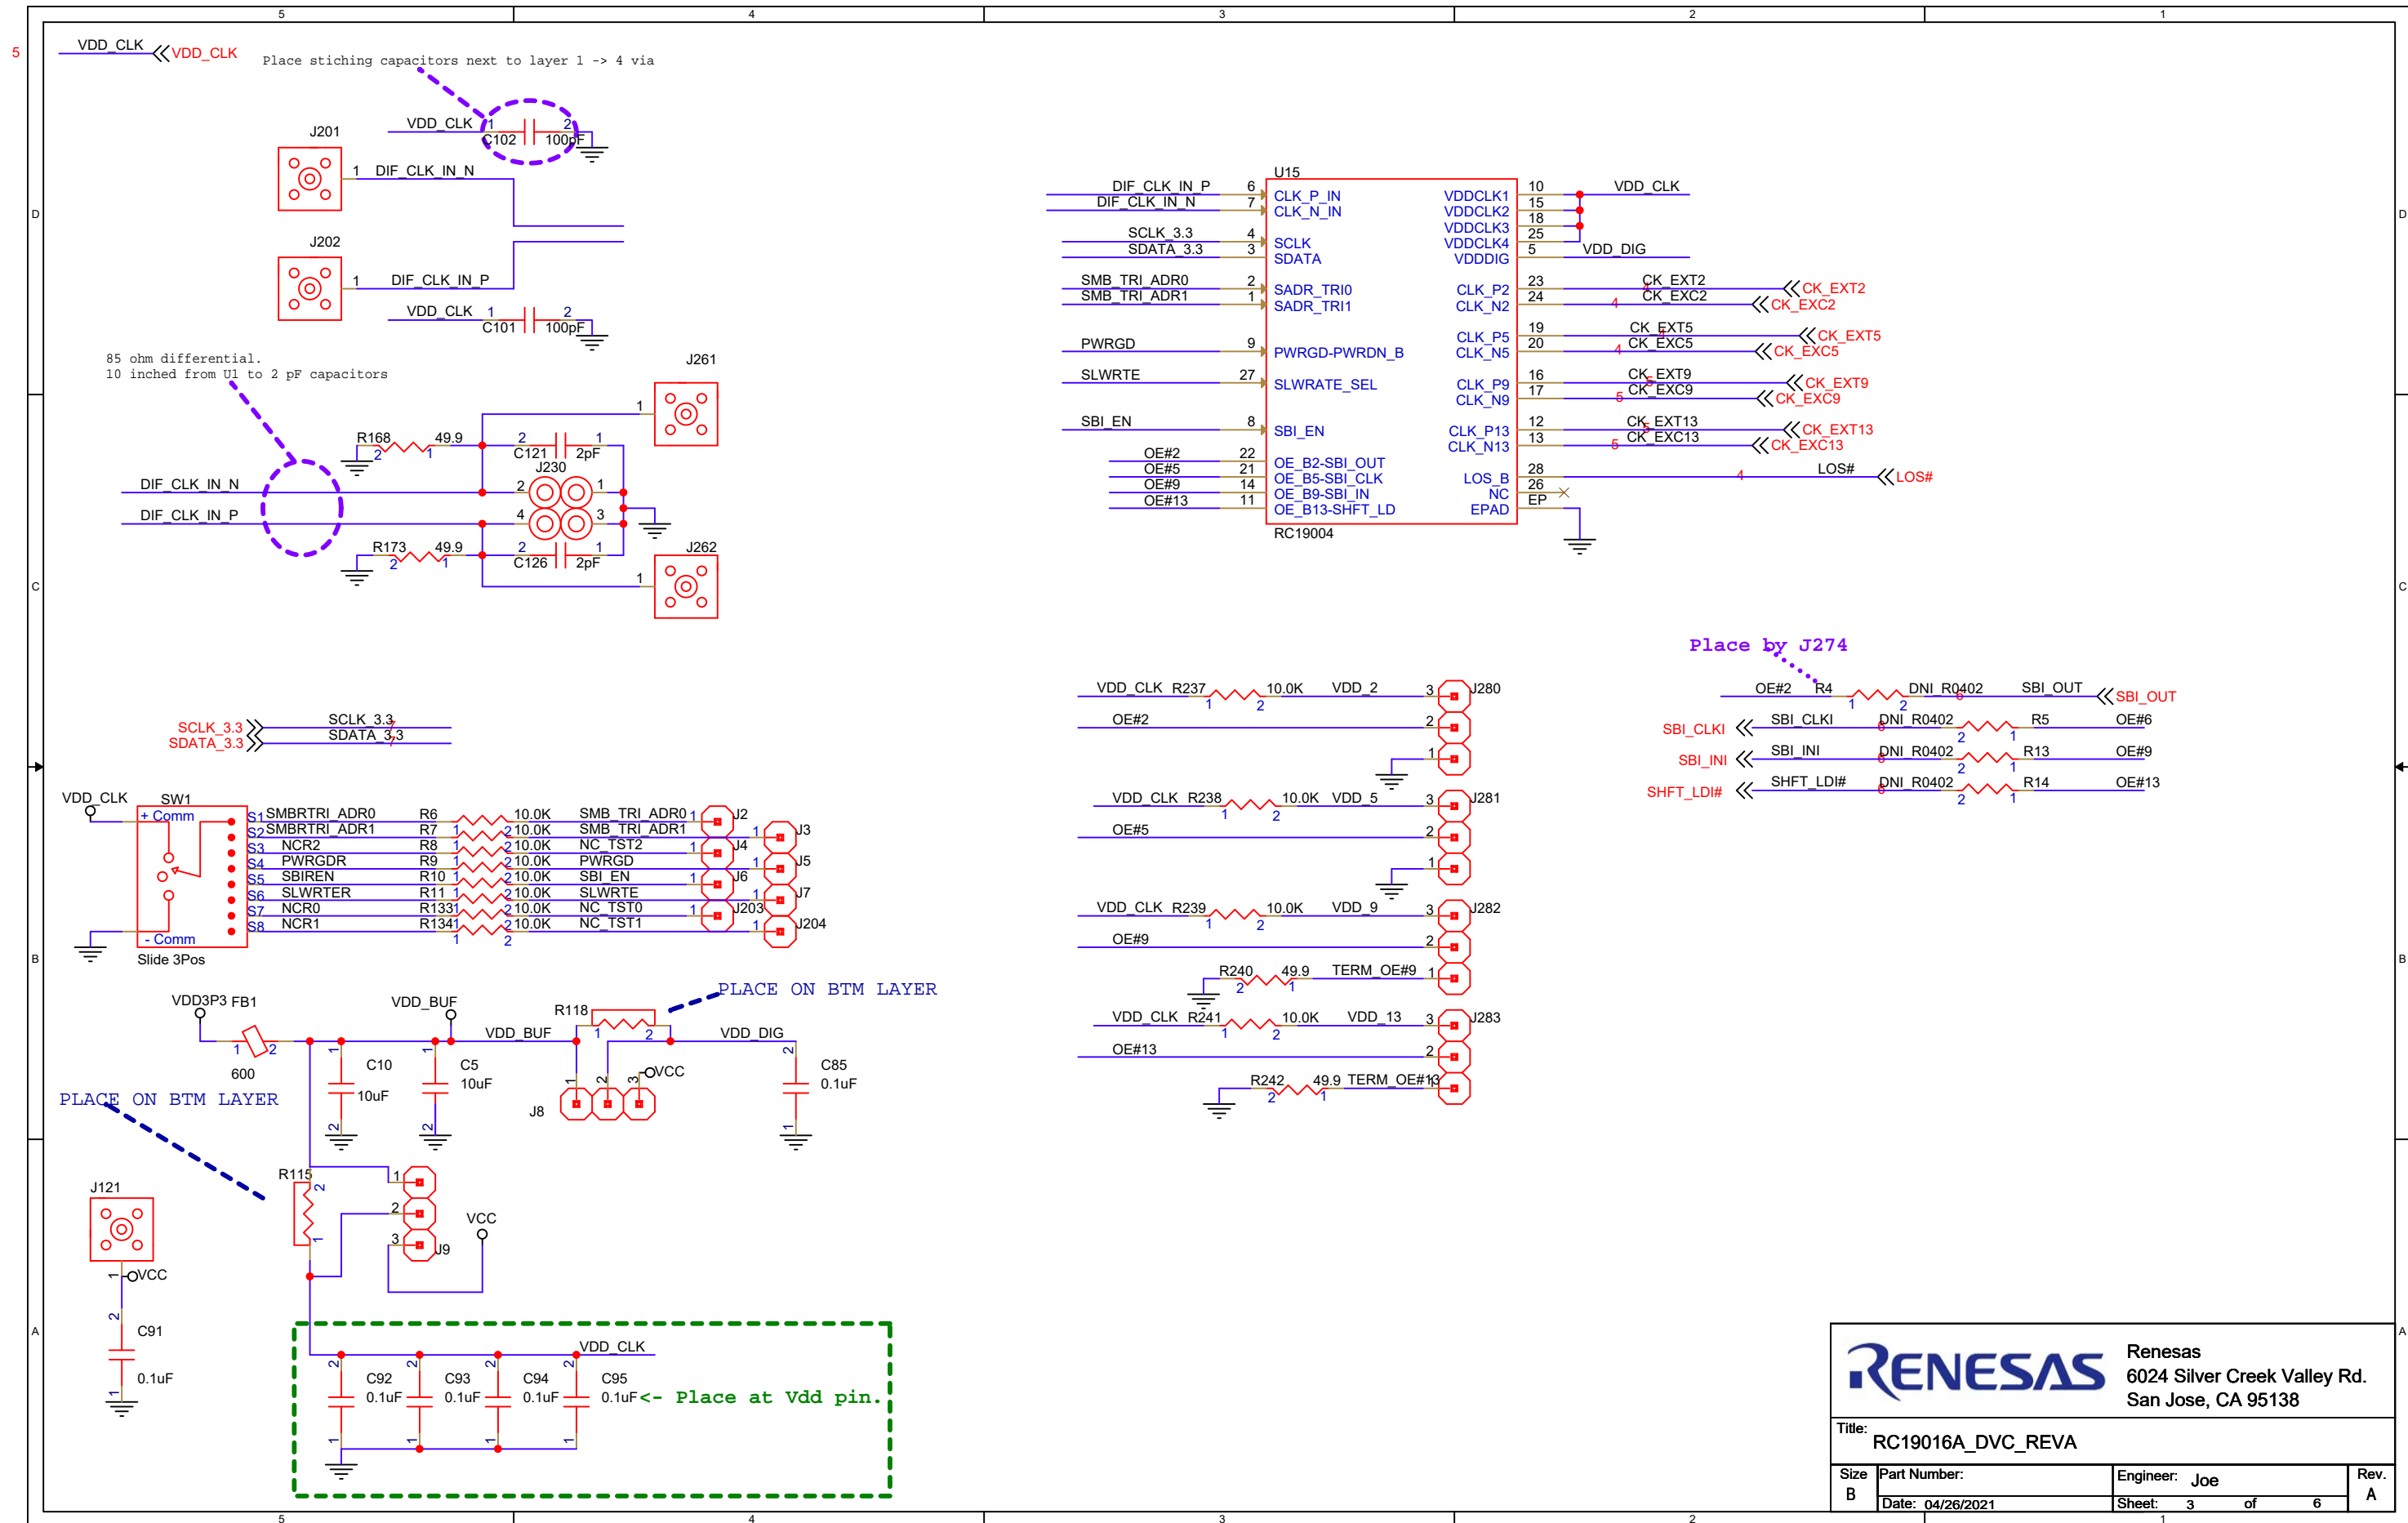

RC19004A_DVC_REVA

		Renesas 6024 Silver Creek Valley Rd. San Jose, CA 95138	
Title: RC19004A_DVC_REVA 85 ohm			
Size B	Part Number:	Engineer: LOU POITRAS	Rev. 0.1
	Date: 04/26/2021	Sheet: 1 of 6	

REV.	DESCRIPTION	DATE	ENGINEER

 RENESAS			
Renesas 6024 Silver Creek Valley Rd. San Jose, CA 95138			
Title: RC19004A_DVC_REVA			
Size	Part Number:	Engineer: Lou	Rev.
B	Date: 04/26/2021	Sheet: 2 of 6	0.1

RENESAS Renesas
6024 Silver Creek Valley Rd.
San Jose, CA 95138

Title: RC19016A_DVC_REVA

Size B	Part Number:	Engineer: Joe	Rev. A
	Date: 04/26/2021	Sheet: 3 of 6	

ALL DIFFERENTIAL TRACES 85 OHM DIFFERENTIAL
10 INCH MICROSTRIP FROM U1 TO 2 pF CAPS

RENESAS Renesas
6024 Silver Creek Valley Rd.
San Jose, CA 95138

Title: RC19016A_DVC_REVA

Size B	Part Number:	Engineer: Joe	Rev. A
	Date: 04/26/2021	Sheet: 4 of 7	

RENESAS Renesas
 6024 Silver Creek Valley Rd.
 San Jose, CA 95138

Title: RC19016A_DVC_REVA

Size A	Part Number: <Doc>	Engineer: Joe	Rev. A
	Date: 04/26/2021	Sheet: 5 of 7	