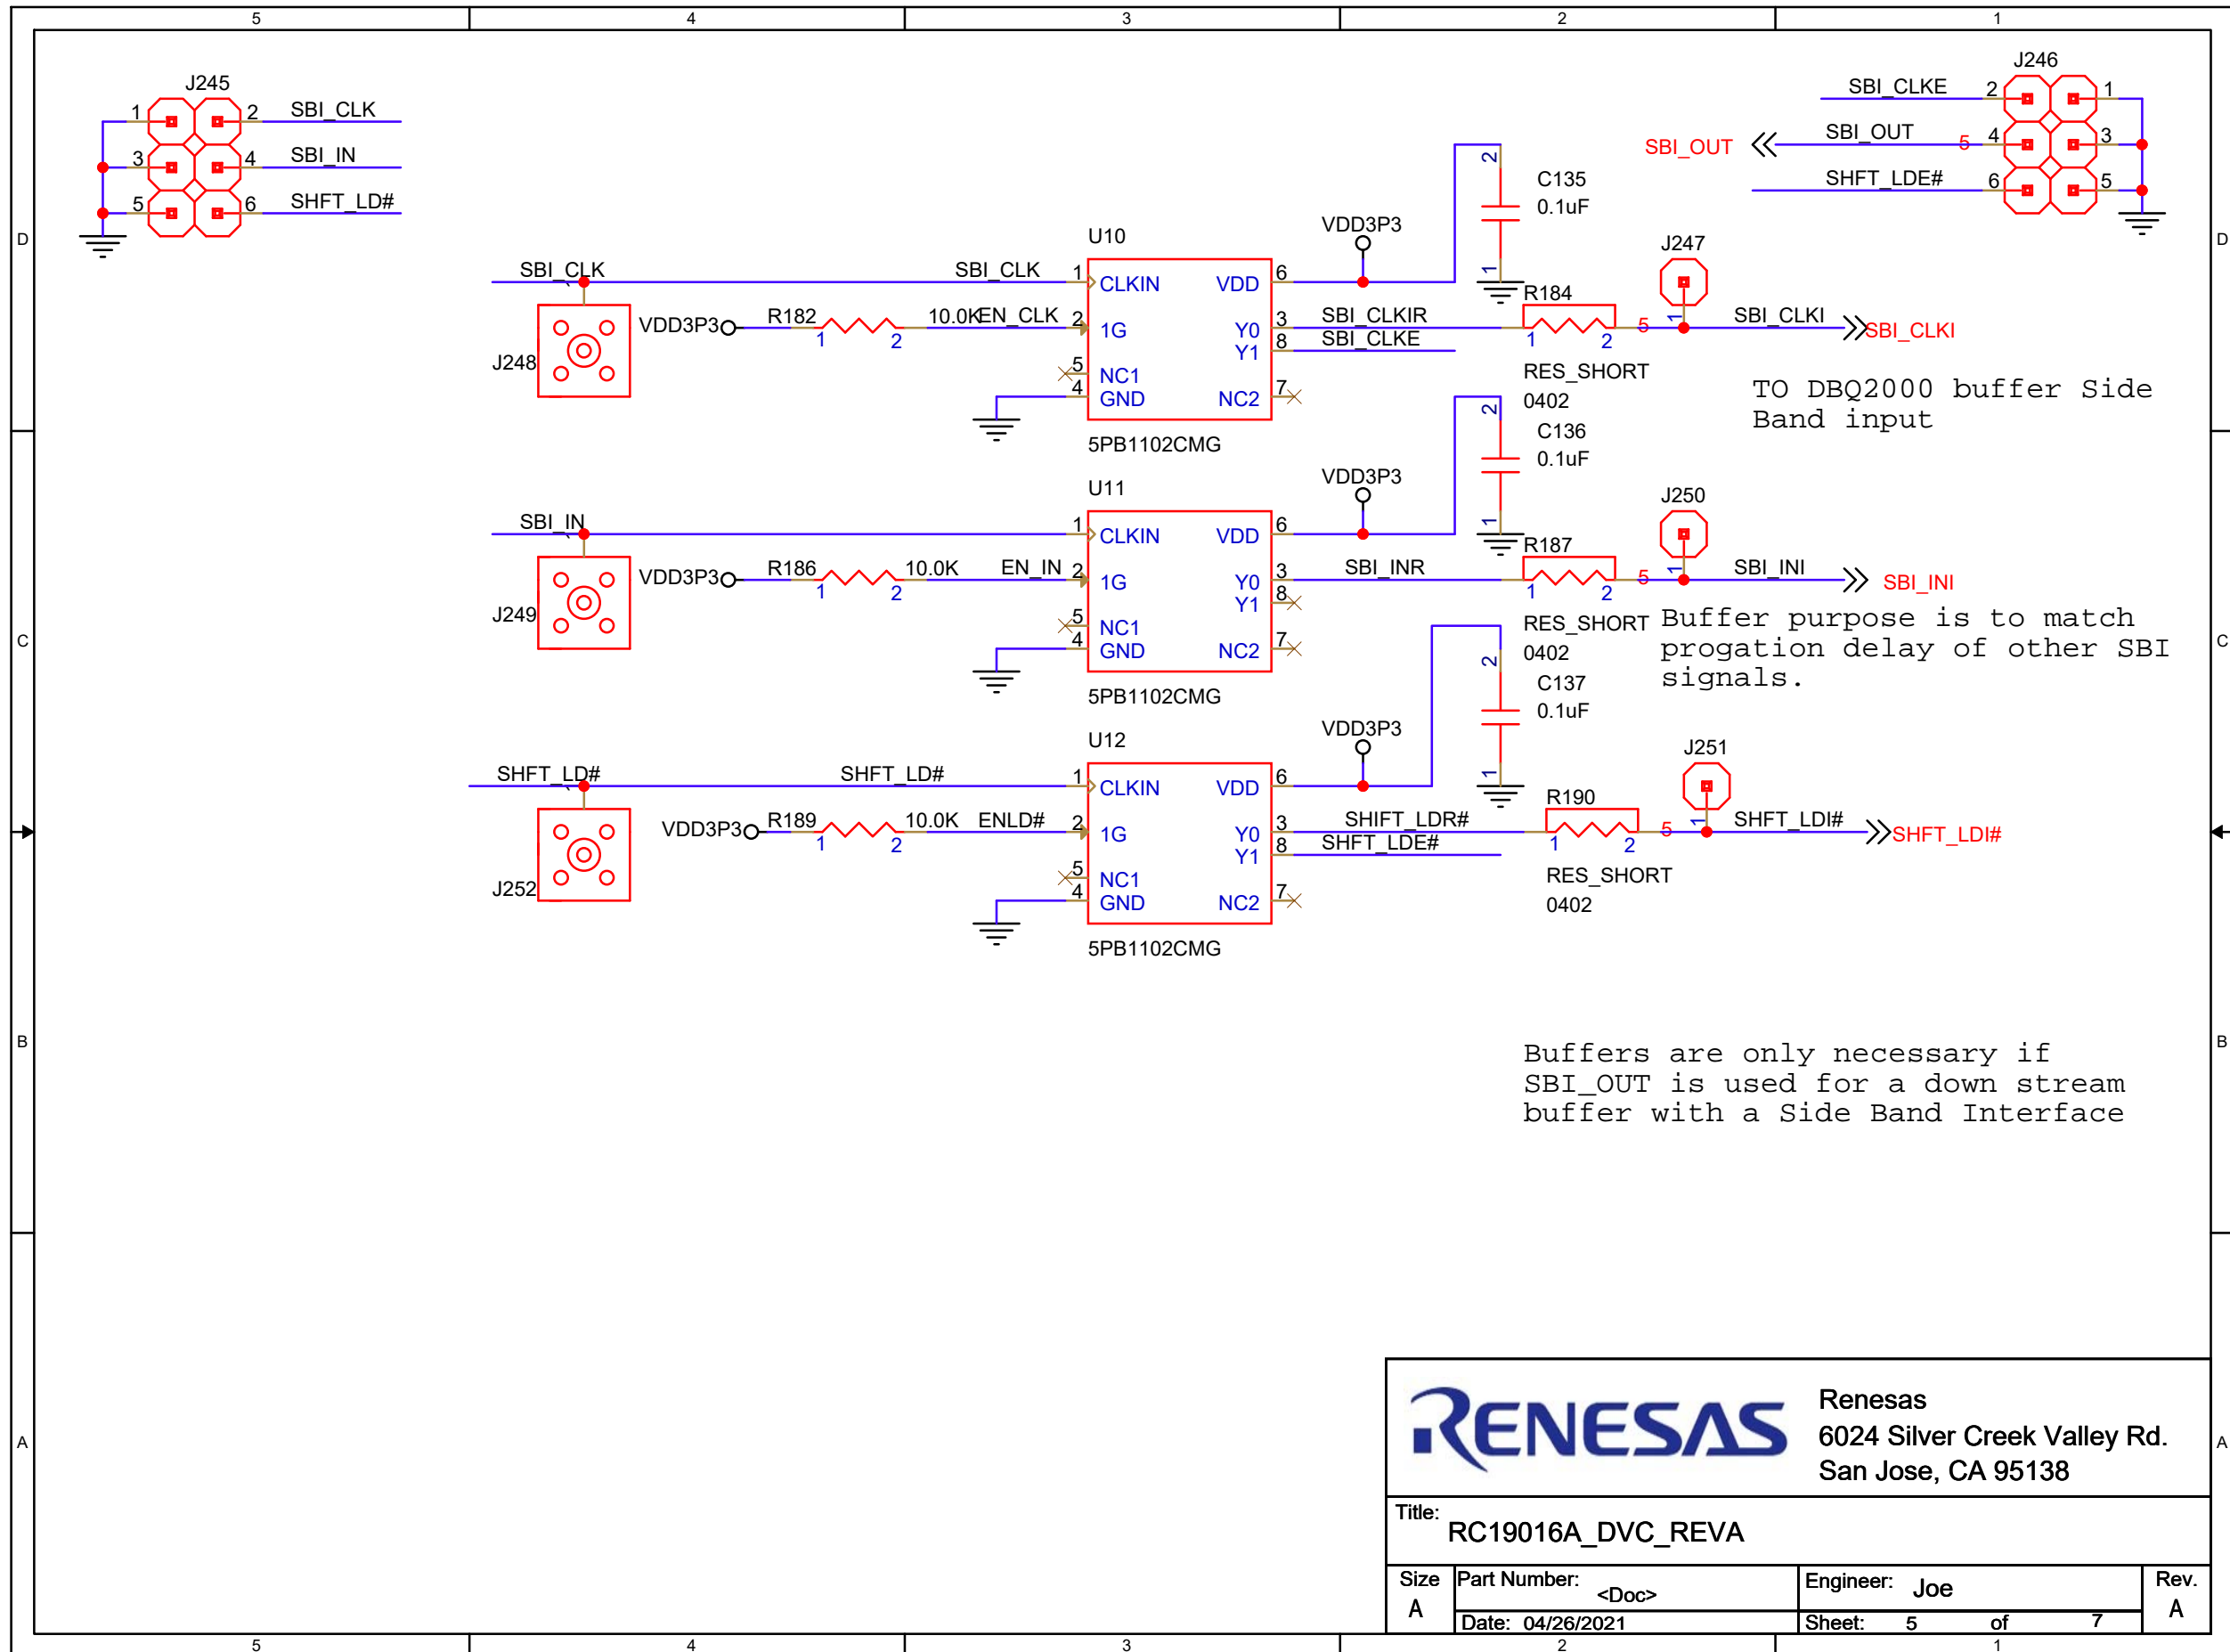

RC19004A_DVC_REVA

		Renesas 6024 Silver Creek Valley Rd. San Jose, CA 95138	
Title: RC19004A_DVC_REVA 85 ohm			
Size B	Part Number:	Engineer: LOU POITRAS	Rev. 0.1
	Date: 04/26/2021	Sheet: 1 of 6	

REV.	DESCRIPTION	DATE	ENGINEER

 RENESAS			
Renesas 6024 Silver Creek Valley Rd. San Jose, CA 95138			
Title: RC19004A_DVC_REVA			
Size	Part Number:	Engineer: Lou	Rev.
B	Date: 04/26/2021	Sheet: 2 of 6	0.1

RENESAS Renesas
6024 Silver Creek Valley Rd.
San Jose, CA 95138

Title: RC19016A_DVC_REVA

Size B	Part Number:	Engineer: Joe	Rev. A
	Date: 04/26/2021	Sheet: 3 of 6	

ALL DIFFERENTIAL TRACES 85 OHM DIFFERENTIAL
10 INCH MICROSTRIP FROM U1 TO 2 pF CAPS

RENESAS Renesas
6024 Silver Creek Valley Rd.
San Jose, CA 95138

Title: RC19016A_DVC_REVA

Size B	Part Number:	Engineer: Joe	Rev. A
	Date: 04/26/2021	Sheet: 4 of 7	

RENESAS Renesas
 6024 Silver Creek Valley Rd.
 San Jose, CA 95138

Title: RC19016A_DVC_REVA

Size A	Part Number: <Doc>	Engineer: Joe	Rev. A
	Date: 04/26/2021	Sheet: 5 of 7	