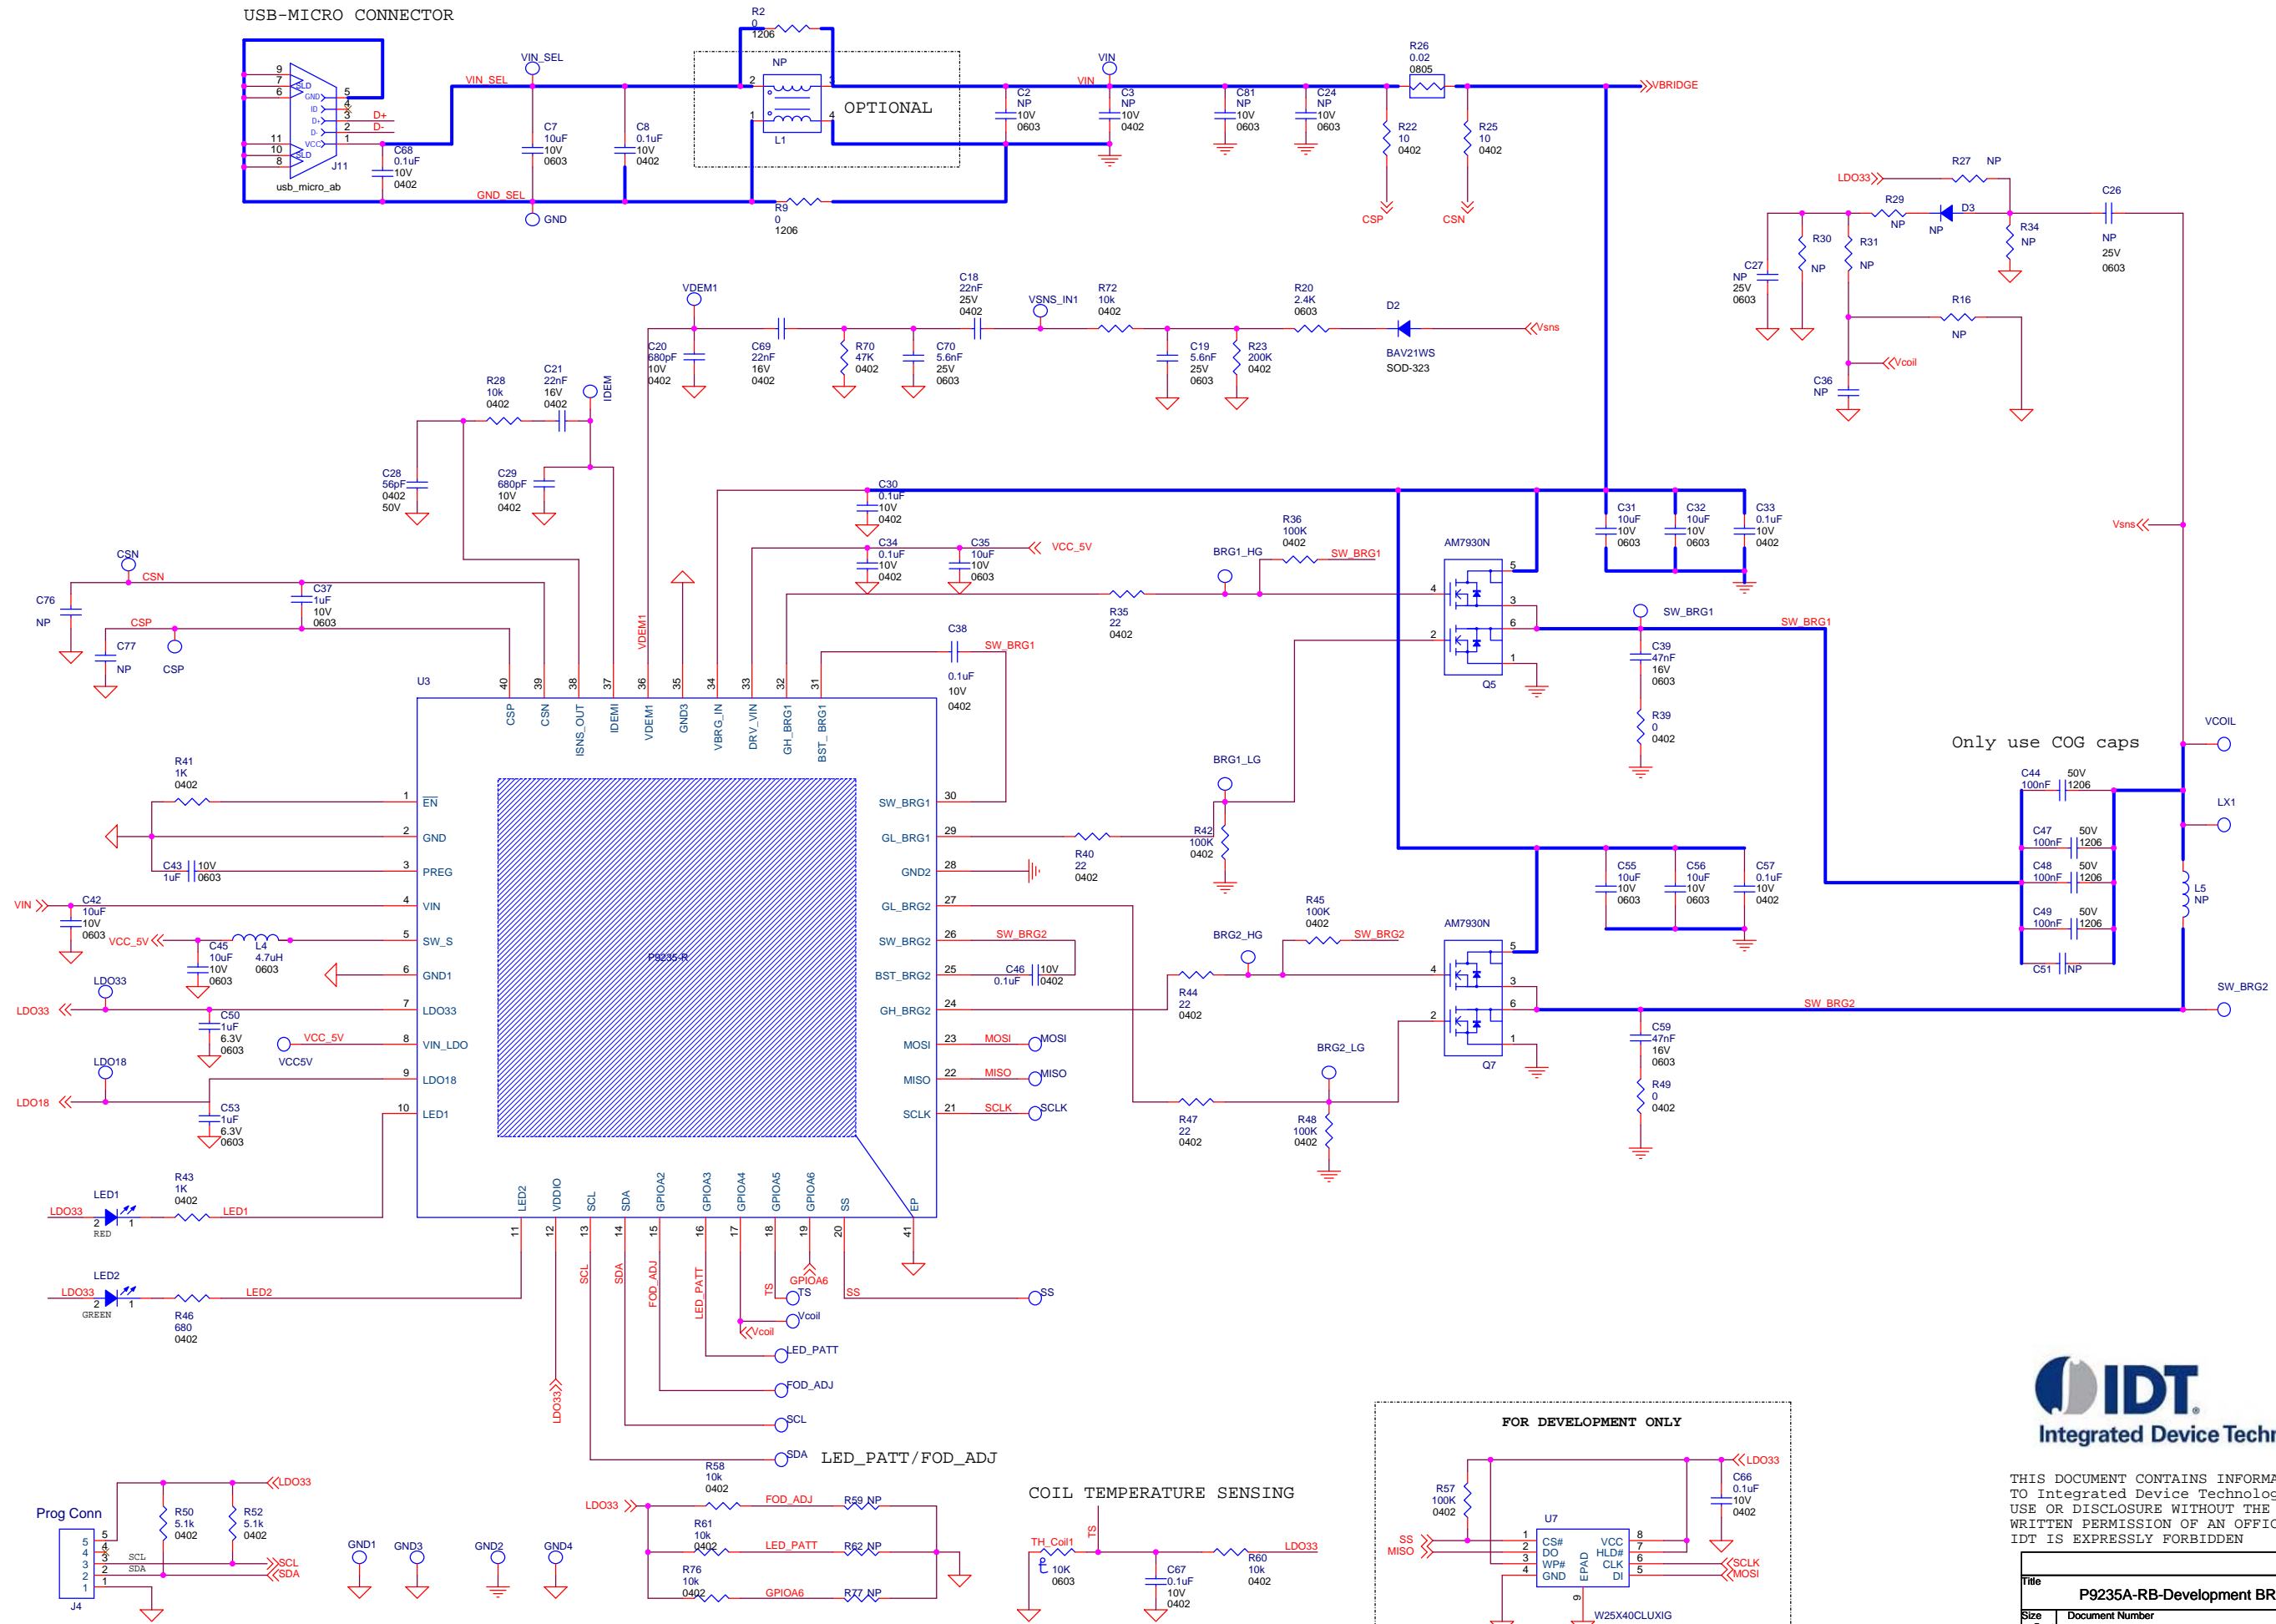

P9235A-RB DEVELOPMENT BOARD

THIS DOCUMENT CONTAINS INFORMATION PROPRIETARY TO Integrated Device Technology, Inc. (IDT). USE OR DISCLOSURE WITHOUT THE WRITTEN PERMISSION OF AN OFFICER OF IDT IS EXPRESSLY FORBIDDEN

Title		
P9235A-RB-Development BRD		
Size	Document Number	Rev
Custom		0.0
Date:	Wednesday, July 11, 2018	Sheet 1 of 1