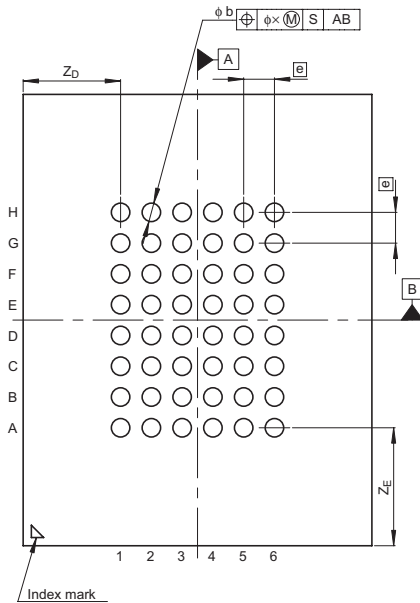

| | | | |
|-----------------------|--------------|---------------|------------|
| JEITA Package Code | RENESAS Code | Previous Code | MASS[Typ.] |
| P-TFBGA48-8.5x11-0.75 | PTBG0048HG-A | 48FHK | 0.2g |

| Reference Symbol | Dimension in Millimeters | | |
|------------------|--------------------------|-------|------|
| | Min | Nom | Max |
| D | — | 8.5 | — |
| E | — | 11.0 | — |
| v | — | — | 0.15 |
| w | — | — | 0.2 |
| A | — | — | 1.2 |
| A ₁ | 0.3 | 0.35 | 0.4 |
| e | — | 0.75 | — |
| b | 0.4 | 0.45 | 0.5 |
| x | — | — | 0.08 |
| y | — | — | 0.1 |
| Z _D | — | 2.375 | — |
| Z _E | — | 2.875 | — |