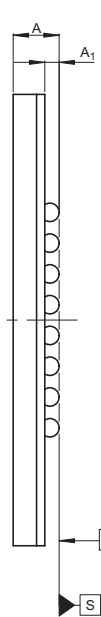

| | | | |
|-----------------------|--------------|---------------|------------|
| JEITA Package Code | RENESAS Code | Previous Code | MASS[Typ.] |
| P-TFBGA48-8.5x11-0.75 | PTBG0048HG-A | 48FHK | 0.2g |

| Reference Symbol | Dimension in Millimeters | | |
|------------------|--------------------------|-------|------|
| | Min | Nom | Max |
| D | — | 8.5 | — |
| E | — | 11.0 | — |
| v | — | — | 0.15 |
| w | — | — | 0.2 |
| A | — | — | 1.2 |
| A ₁ | 0.3 | 0.35 | 0.4 |
| e | — | 0.75 | — |
| b | 0.4 | 0.45 | 0.5 |
| x | — | — | 0.08 |
| y | — | — | 0.1 |
| Z _D | — | 2.375 | — |
| Z _E | — | 2.875 | — |