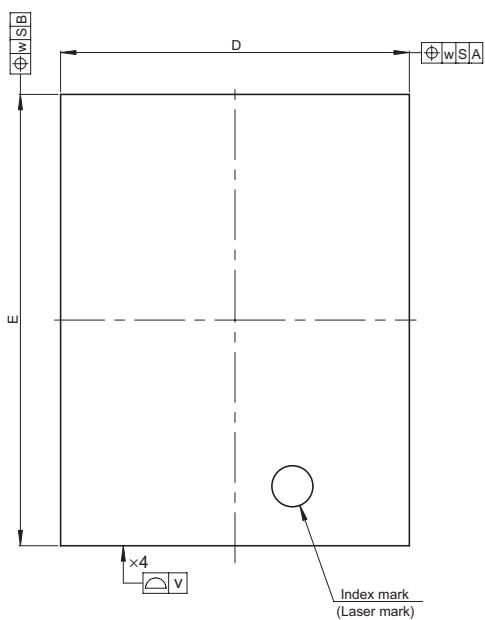

| | | | |
|-----------------------|--------------|---------------|------------|
| JEITA Package Code | RENESAS Code | Previous Code | MASS[Typ.] |
| P-TFBGA48-8.5x11-0.75 | PTBG0048HG-A | 48FHK | 0.2g |

| Reference Symbol | Dimension in Millimeters | | |
|------------------|--------------------------|-------|------|
| | Min | Nom | Max |
| D | — | 8.5 | — |
| E | — | 11.0 | — |
| v | — | — | 0.15 |
| w | — | — | 0.2 |
| A | — | — | 1.2 |
| A ₁ | 0.3 | 0.35 | 0.4 |
| e | — | 0.75 | — |
| b | 0.4 | 0.45 | 0.5 |
| x | — | — | 0.08 |
| y | — | — | 0.1 |
| Z _D | — | 2.375 | — |
| Z _E | — | 2.875 | — |