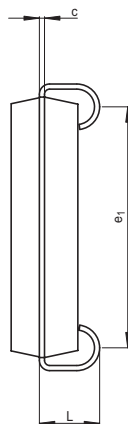

JEITA Package Code	RENESAS Code	Previous Code	MASS[Typ.]
P-SOJ44-10.16x28.47-1.27	PRSJ0044DA-A	44P0K	1.7g

- NOTE)
1. DIMENSIONS $*1$ " AND $*2$ " DO NOT INCLUDE MOLD FLASH.
 2. DIMENSION $*3$ " DOES NOT INCLUDE TRIM OFFSET.

Reference Symbol	Dimension in Millimeters		
	Min	Nom	Max
D	28.44	28.57	28.7
E	10.03	10.16	10.29
A	3.35	3.45	3.55
A ₁	0.8	—	—
b _p	0.38	0.43	0.5
b ₂	0.66	0.7	0.81
c	0.18	0.2	0.25
H _E	11.05	11.18	11.31
e	1.12	1.27	1.42
y	—	—	0.10
L	2.25	2.35	2.45
e ₁	9.27	9.4	9.53