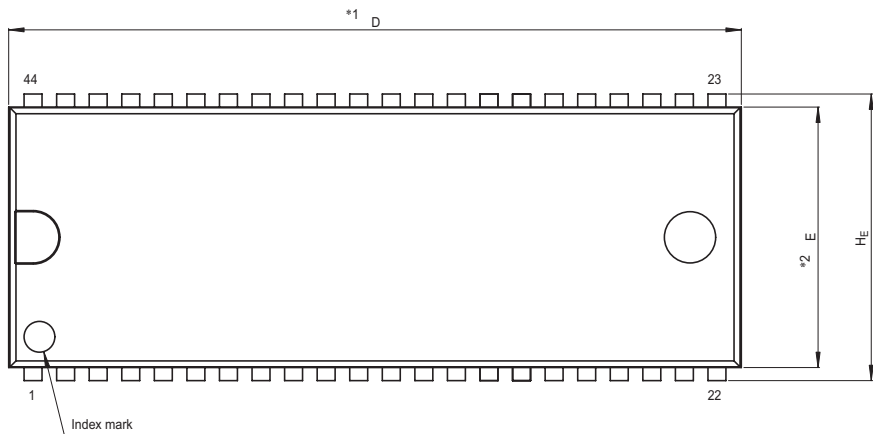

JEITA Package Code	RENESAS Code	Previous Code	MASS[Typ.]
P-SOJ44-10.16x28.47-1.27	PRSJ0044DA-A	44P0K	1.7g

- NOTE)
1. DIMENSIONS $*1$ " AND $*2$ " DO NOT INCLUDE MOLD FLASH.
 2. DIMENSION $*3$ " DOES NOT INCLUDE TRIM OFFSET.

Reference Symbol	Dimension in Millimeters		
	Min	Nom	Max
D	28.44	28.57	28.7
E	10.03	10.16	10.29
A	3.35	3.45	3.55
A ₁	0.8	—	—
b _p	0.38	0.43	0.5
b ₂	0.66	0.7	0.81
c	0.18	0.2	0.25
H _E	11.05	11.18	11.31
e	1.12	1.27	1.42
y	—	—	0.10
L	2.25	2.35	2.45
e ₁	9.27	9.4	9.53