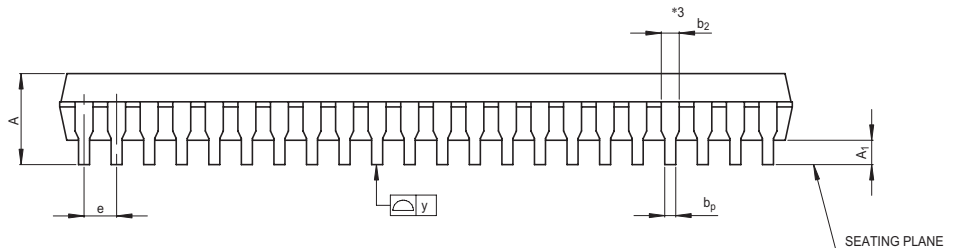

JEITA Package Code	RENESAS Code	Previous Code	MASS[Typ.]
P-SOJ44-10.16x28.47-1.27	PRSJ0044DA-A	44P0K	1.7g

- NOTE)
1. DIMENSIONS $*1$ " AND $*2$ " DO NOT INCLUDE MOLD FLASH.
 2. DIMENSION $*3$ " DOES NOT INCLUDE TRIM OFFSET.

Reference Symbol	Dimension in Millimeters		
	Min	Nom	Max
D	28.44	28.57	28.7
E	10.03	10.16	10.29
A	3.35	3.45	3.55
A ₁	0.8	—	—
b _p	0.38	0.43	0.5
b ₂	0.66	0.7	0.81
c	0.18	0.2	0.25
H _E	11.05	11.18	11.31
e	1.12	1.27	1.42
y	—	—	0.10
L	2.25	2.35	2.45
e ₁	9.27	9.4	9.53