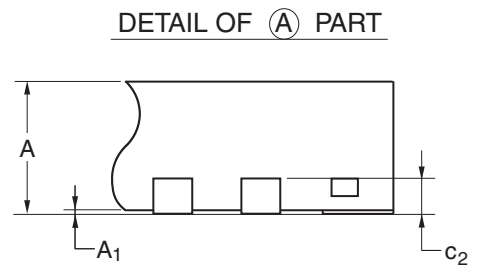

| JEITA Package code | RENESAS code | Previous code | MASS(TYP.)[g] |
|--------------------|--------------|----------------|---------------|
| P-HWQFN24-4x4-0.50 | PWQN0024KE-A | P24K8-50-CAB-3 | 0.04 |

| Reference Symbol | Dimension in Millimeters | | |
|------------------|--------------------------|------|------|
| | Min | Nom | Max |
| D | 3.95 | 4.00 | 4.05 |
| E | 3.95 | 4.00 | 4.05 |
| A | — | — | 0.80 |
| A ₁ | 0.00 | — | — |
| b | 0.18 | 0.25 | 0.30 |
| ⓐ | — | 0.50 | — |
| L _p | 0.30 | 0.40 | 0.50 |
| x | — | — | 0.05 |
| y | — | — | 0.05 |
| Z _D | — | 0.75 | — |
| Z _E | — | 0.75 | — |
| c ₂ | 0.15 | 0.20 | 0.25 |
| D ₂ | — | 2.50 | — |
| E ₂ | — | 2.50 | — |