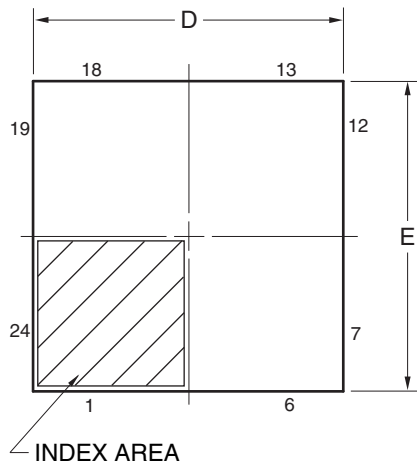

| JEITA Package code | RENESAS code | Previous code | MASS(TYP.)[g] |
|--------------------|--------------|----------------|---------------|
| P-HWQFN24-4x4-0.50 | PWQN0024KE-A | P24K8-50-CAB-3 | 0.04 |

| Reference Symbol | Dimension in Millimeters | | |
|------------------|--------------------------|------|------|
| | Min | Nom | Max |
| D | 3.95 | 4.00 | 4.05 |
| E | 3.95 | 4.00 | 4.05 |
| A | — | — | 0.80 |
| A ₁ | 0.00 | — | — |
| b | 0.18 | 0.25 | 0.30 |
| ⓐ | — | 0.50 | — |
| L _p | 0.30 | 0.40 | 0.50 |
| x | — | — | 0.05 |
| y | — | — | 0.05 |
| Z _D | — | 0.75 | — |
| Z _E | — | 0.75 | — |
| c ₂ | 0.15 | 0.20 | 0.25 |
| D ₂ | — | 2.50 | — |
| E ₂ | — | 2.50 | — |