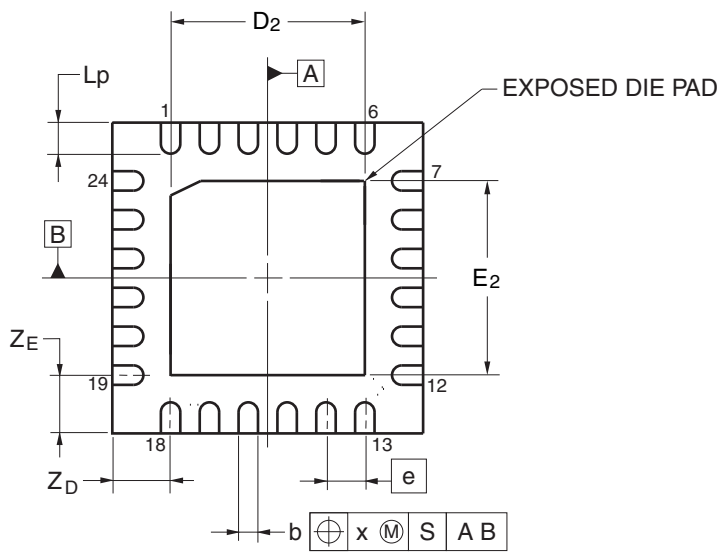

| JEITA Package code | RENESAS code | Previous code | MASS(TYP.)[g] |
|--------------------|--------------|----------------|---------------|
| P-HWQFN24-4x4-0.50 | PWQN0024KE-A | P24K8-50-CAB-3 | 0.04 |

| Reference Symbol | Dimension in Millimeters | | |
|------------------|--------------------------|------|------|
| | Min | Nom | Max |
| D | 3.95 | 4.00 | 4.05 |
| E | 3.95 | 4.00 | 4.05 |
| A | — | — | 0.80 |
| A ₁ | 0.00 | — | — |
| b | 0.18 | 0.25 | 0.30 |
| ⓐ | — | 0.50 | — |
| L _p | 0.30 | 0.40 | 0.50 |
| x | — | — | 0.05 |
| y | — | — | 0.05 |
| Z _D | — | 0.75 | — |
| Z _E | — | 0.75 | — |
| c ₂ | 0.15 | 0.20 | 0.25 |
| D ₂ | — | 2.50 | — |
| E ₂ | — | 2.50 | — |