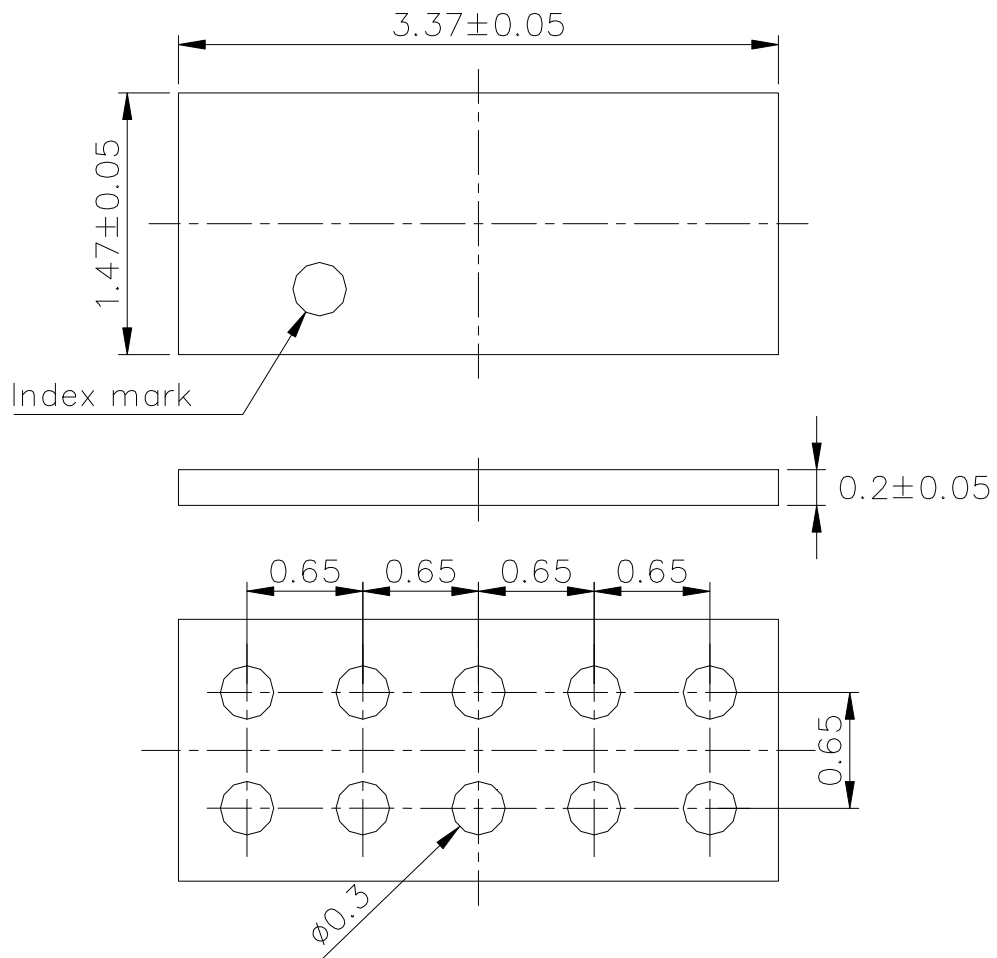

JEITA Package code	RENESAS code	Previous code	MASS(TYP.)[g]
-	SXLG0010JA-A	P10Q2-65-921	0.00269

Unit: mm

S1: SOURCE 1
S2: SOURCE 2
G1: GATE 1
G2: GATE 2

TERMINAL LAYOUT (Top view)