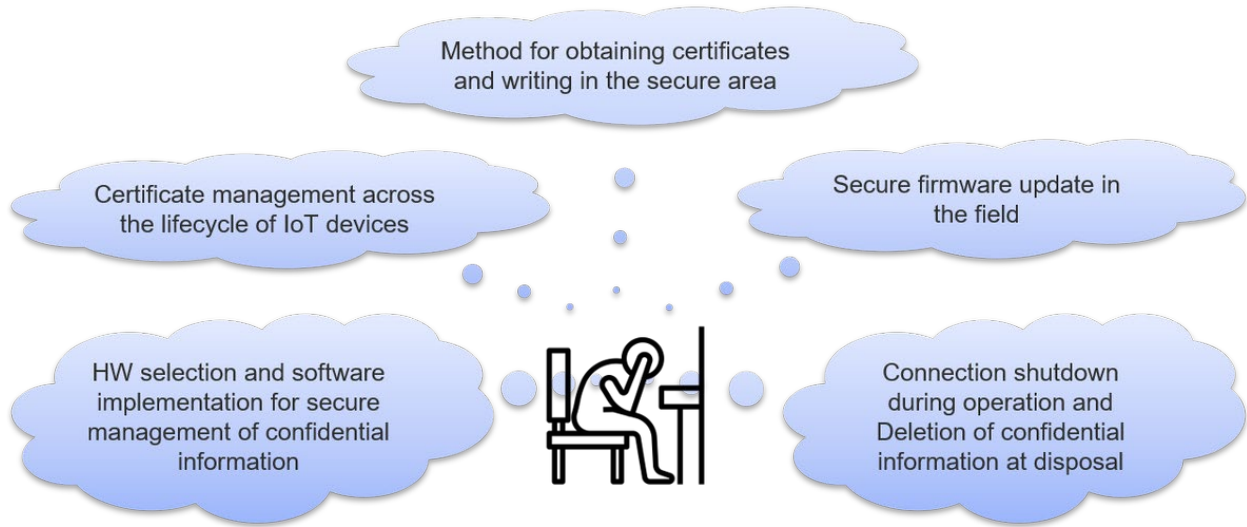

- Secure implementation of IoT devices using secure hardware and linkage of a key and certificate management systems enable secure and efficient product lifecycle management of IoT devices.
- One-stop solution for necessary functions of secure lifecycle management
- Enabling IoT Security by Ecosystem Frameworks
- Supporting [RX65N*](#)

* Obtained CMVP Level 3 Certification Under National Institute of Standards and Technology (NIST) FIPS 140-2 Security Standard

Solution Diagram

Edge Trust for RX will protect your confidential information and bring more robust IoT system by DLCM agent with RX's Trusted Secure IP (TSIP).

Target market / Use case

- Industrial devices, Infrastructure, Consumer IoT system.
- IoT service management, Impersonation protection, Discard or recycle management of IoT devices.

Ubiquitous AI Corporation

In developing a lifecycle management system for IoT devices

There is many difficulties and troublesome things

Edge**Trust** solves these issues !

Total solution and services to help IoT initial cost and safety, long term operation