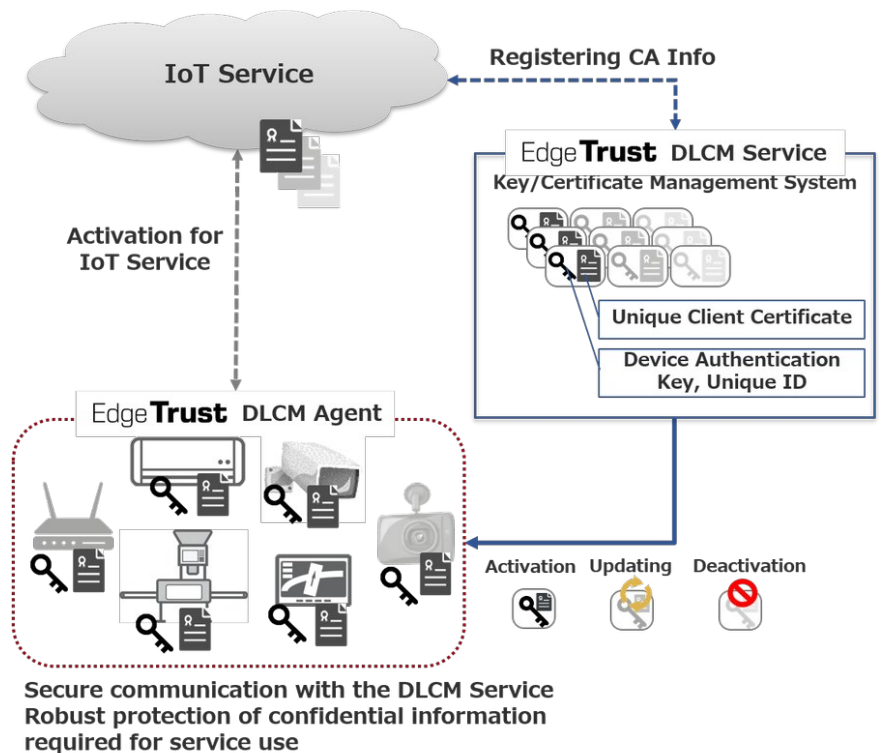

RX Ecosystem Partner Solution

Edge Trust

Ubiquitous AI Corporation

Overview

Edge Trust is a solution for enabling secure IoT services thanks to lifecycle management of IoT devices by digital certificate.

Key Features

- Secure implementation of IoT devices using secure hardware and linkage of a key and certificate management systems enable secure and efficient product lifecycle management of IoT devices.
- One-stop solution for necessary functions of secure lifecycle management
- Enabling IoT Security by Ecosystem Frameworks
- Supporting [RX65N*](#)

* Obtained CMVP Level 3 Certification Under National Institute of Standards and Technology (NIST) FIPS 140-2 Security Standard

Solution Diagram

Edge Trust for RX will protect your confidential information and bring more robust IoT system by DLCM agent with RX's Trusted Secure IP (TSIP).

Target market / Use case

- Industrial devices, Infrastructure, Consumer IoT system.
- IoT service management, Impersonation protection, Discard or recycle management of IoT devices.

Ubiquitous AI Corporation