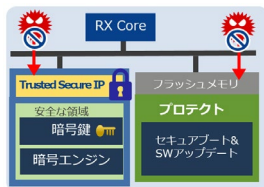

RX Ecosystem Partner Solution

Edge Trust

Ubiquitous AI Corporation

Overview

Edge Trust is a solution for enabling secure IoT services thanks to lifecycle management of IoT devices by digital certificate.

Key Features

* Obtained CMVP Level 3 Certification Under National Institute of Standards and Technology (NIST) FIPS 140-2 Security Standard

Solution Diagram

Edge Trust for RX will protect your confidential information and bring more robust IoT system by DLCM agent with RX's Trusted Secure IP (TSIP).