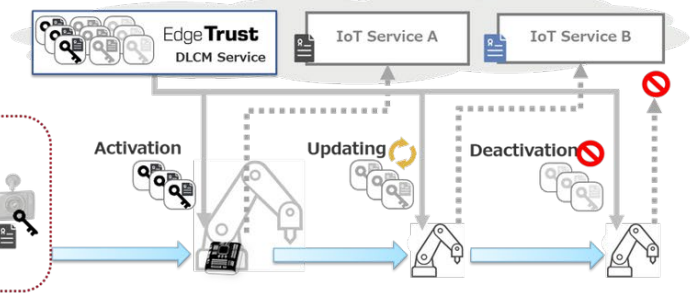

Target market / Use case

- Industrial devices, Infrastructure, Consumer IoT system.
- IoT service management, Impersonation protection, Discard or recycle management of IoT devices.

Ubiquitous AI Corporation

In developing a lifecycle management system for IoT devices

There is many difficulties and troublesome things

Edge**Trust** solves these issues !

Total solution and services to help IoT initial cost and safety, long term operation

IoT data shrink, secure communication AI Solutions
【AtomBeam】

Blockchain-based Tamper-proofing through distributed ledger
【Business Blockchain Solutions】

Embedded software products and development support required for the IoT of electronic devices
Security implementation support for IoT devices
【Embedded Software Solutions】