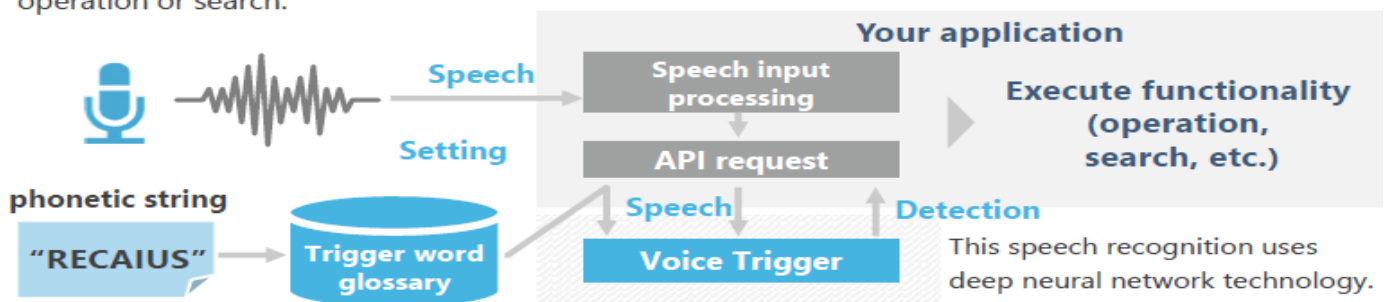

RA Ecosystem Partner Solution TOSHIBA RECAIUS Speech Recognition

Solution Summary

RECAIUS, speech recognition middleware voice trigger, is a software component which detects prespecified words and allows hands-free operation without using a switch to initiate listening. Out-of-box support is now available for the [RA family of MCUs](#).

Features/Benefits

- SW solution realize talk-switch less and hands-free system detecting pre-defined word (Trigger Word) .
- No Internet connection required.
- Trigger word can be defined by customer.
- Suitable for edge device due to small memory size and less CPU performance.
- Partner Beamforming, Noise suppression technology can be used.

Diagrams/Graphics

Configuration for use

In your application, implement the functions desired as the response to the detection, such as device operation or search.

Target Markets and Applications

- Industrial Controls
- Smart Buildings
- Smart Home
- Consumer Electronics
- Home Appliance