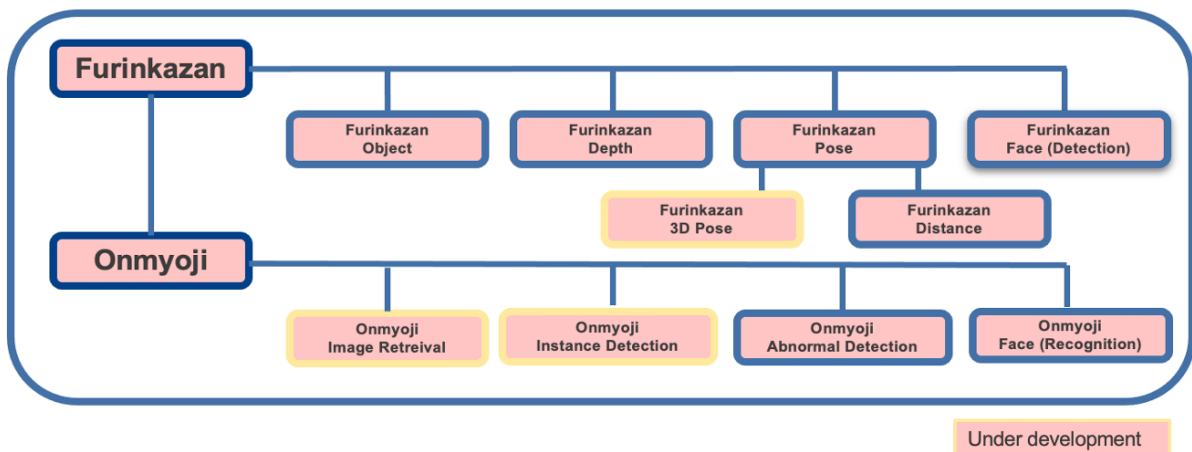

RZ Ecosystem Partner Solution

tiwaki Intruder Detection

Solution Summary

- Intruder detection by tiwaki's original body detection and pose estimation
- Best fit for edge AI solution

Features/Benefits

- 30fps on Renesas's [RZ/V2M](#)
- Compatible with smart camera, PC, edge device, cloud. Fully platform independent
- Work with both RGB and IR mode
- The technology is also able to estimate distance from detected body to camera, allowing user to exclude intruder detections outside specified region.

Block Diagram/Graphics

Target Markets and Applications

- Smart Home
- Smart Building
- Security

Company Name	株式会社tiwaki
Company Name	tiwaki Co., Ltd.
Founded	April 1st, 2016
Address	101 Incubator, Ritsumeikan University BKC, 1-1-1, Nojihigashi, Kusatsu-city, Shiga, 525-8577, Japan
CEO	Xiang Ruan
Employees	39 (part-time worker: 28)
Capital	82,999,990 Japanese Yen
Business Domain	Core technology development of machine learning and computer vision
Affiliation	Japan Deep Learning Association, MONET Consortium Nvidia Inception Program, Nvidia Metroplis, Huawei Enterprise Partner, Huawei Technology Certification

tiwaki AI++ Basic Technologies

Utilization Flow

Shooting by camera
↓
Analysis by AI
↓
Confirm result