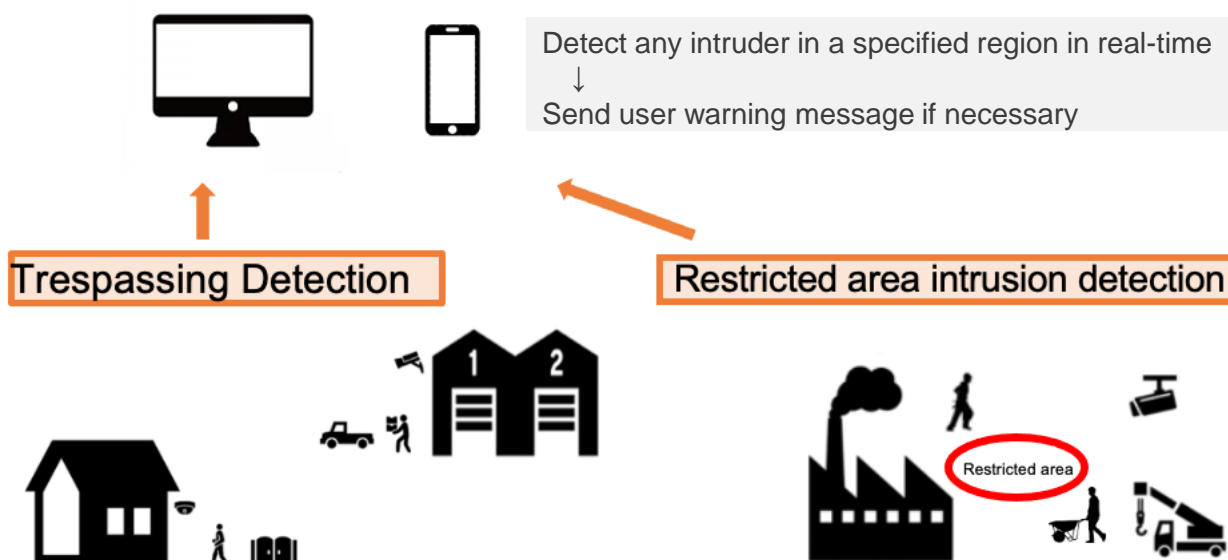

Block Diagram/Graphics

Target Markets and Applications

- Smart Home
- Smart Building
- Security