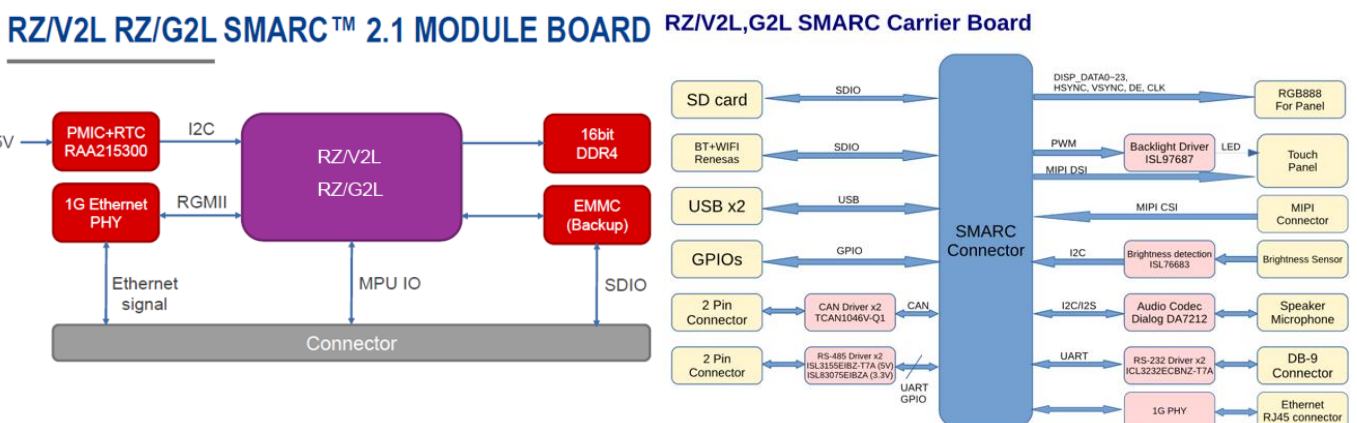

Diagrams/Graphics

Target Markets and Applications

- Industrial controls
- Smart home
- Home appliance
- Healthcare
- Smart buildings
- Consumer electronics
- Video IP phone
- Smart meter