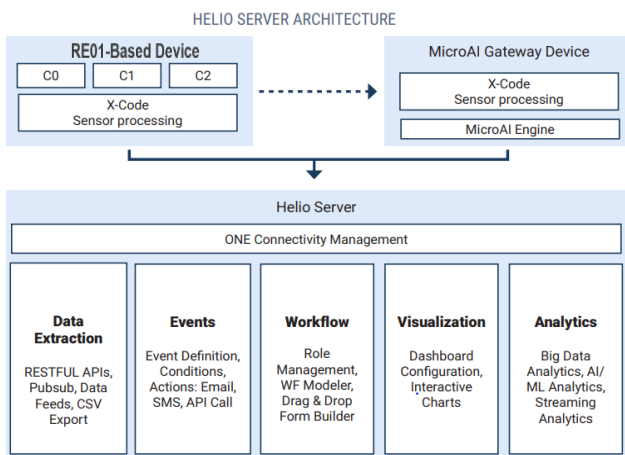

RE Partner Solution Helio Server

Solution Summary

ONE Tech's Helio Server applies next generation, AI and ML predictive analytics to any number of devices. Begin intaking raw and analyzed data from [RE01-based devices](#), then send this to a Helio Server to create predictive output, such as alerts when behavior is abnormal, and where analytics, visualizations, dashboards and workflows can be created. This server can be placed in a local network, without requiring dependencies on the Cloud, for improved speeds, costs and security.

Features/Benefits

- Real-time visibility into asset location and health
- Real-time device alerts prescribing hardware or software updates
- Real-time alerts about active/inactive status of assets
- Connectivity to a diverse set of equipment
- Security and confidence to make well-informed decisions

Diagrams/Graphics

Target Markets and Applications

- Smart Agriculture
- Asset Management
- Industrial Internet of Things
- Industrial Health Monitoring

[Helio Server Provides Edge AI Management of Smart Assets \(onetechnology.com\)](https://onetechnology.com/helio-server-provides-edge-ai-management-of-smart-assets)

**ABOUT ONE TECH, INC:**

ONE Tech is redefining artificial intelligence at the edge, delivering powerful embedded and edge AI solutions that help organizations achieve deeper insights into the behavior of their assets. ONE Tech's MicroAI™ technology curates raw data at the edge rather than in the cloud, helping companies discern valuable data and to quickly resolve anomalies by triggering actionable insights and alerts. Devices are trained in the local environment, allowing for personalization while providing the highest levels of security and privacy. For more information, visit www.onetech.ai, follow us on [LinkedIn](#) and [Twitter](#).