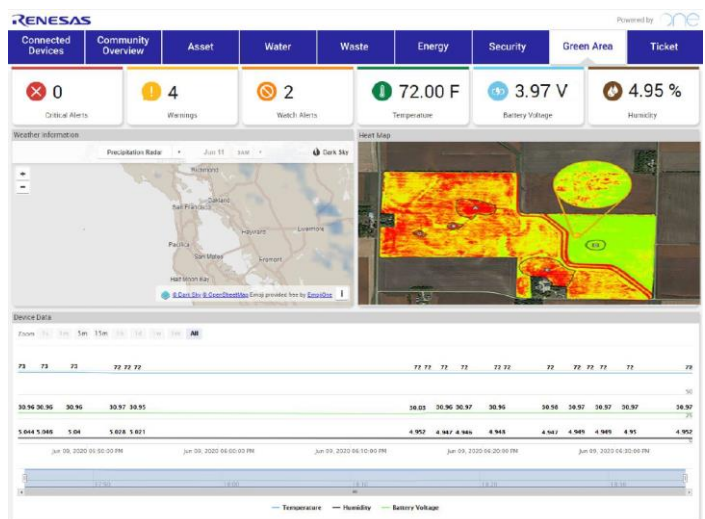

Diagrams/Graphics

Target Markets and Applications

- Smart Agriculture
- Asset Management
- Industrial Internet of Things
- Industrial Health Monitoring

[Helio Server Provides Edge AI Management of Smart Assets (onetechnology.com)](https://onetechnology.com/helio-server-provides-edge-ai-management-of-smart-assets)