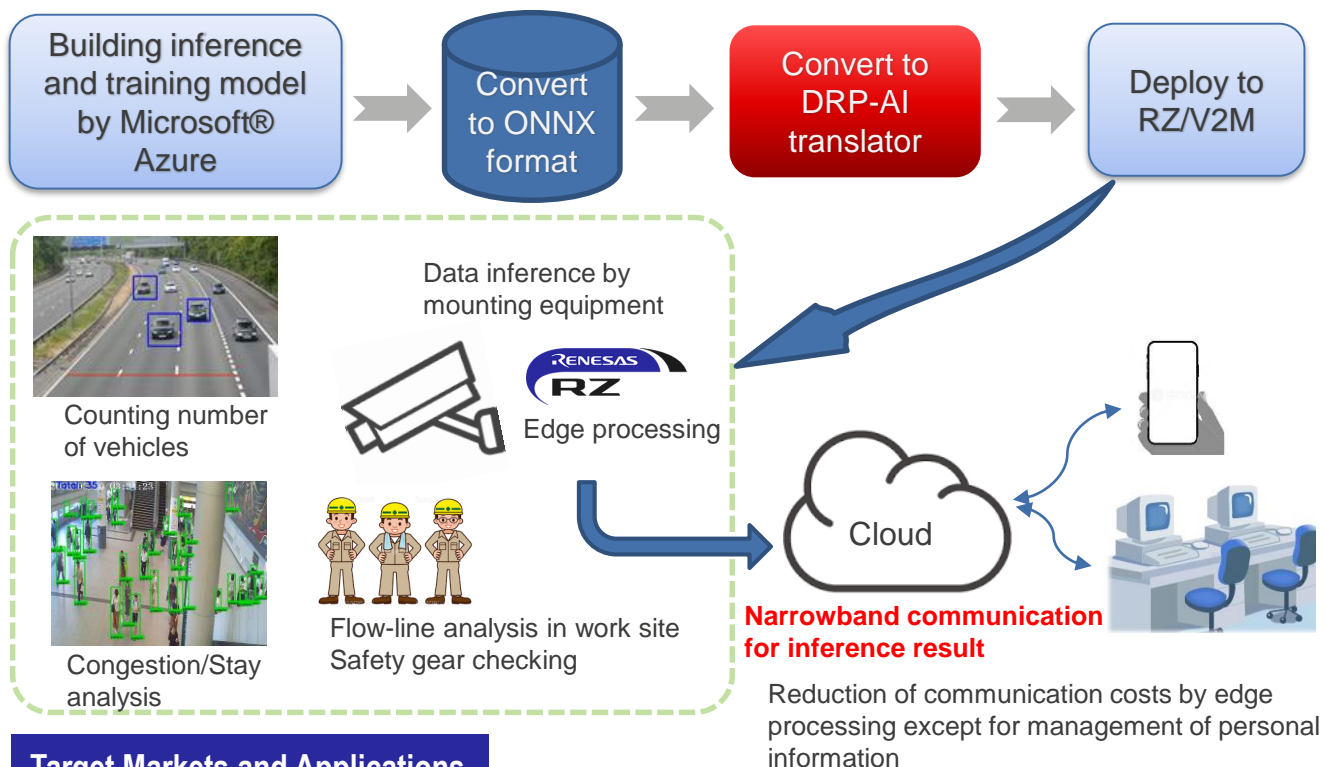

RZ Ecosystem Partner Solution NSW Custom Vision Service

Solution Summary

Custom Vision Service is a solution that loads customer's inference result into **RZ/V2M**, generated by Microsoft®Azure. By utilizing the high productivity of Microsoft®Azure, it can support development according to customer's request. (Microsoft®Azure is a registered trademark of Microsoft Corporation)

Graphics

Target Markets and Applications

- Surveillance/Cognitive Camera
- Congestion Monitoring for Retail
- Empty Space Check
- Traffic Monitoring
- Maintenance & inspection of plant/factory/building
- Checking equipment operating status of facilities