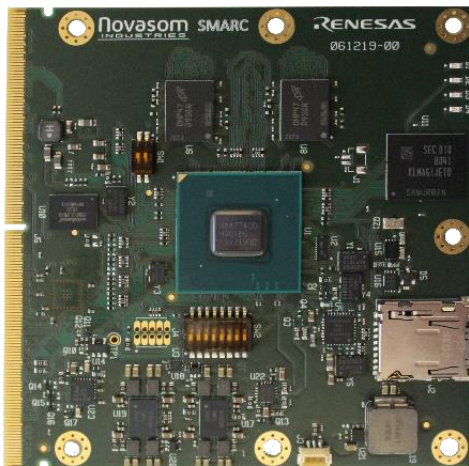

Graphics

SMARC-RZG2E
FRONT