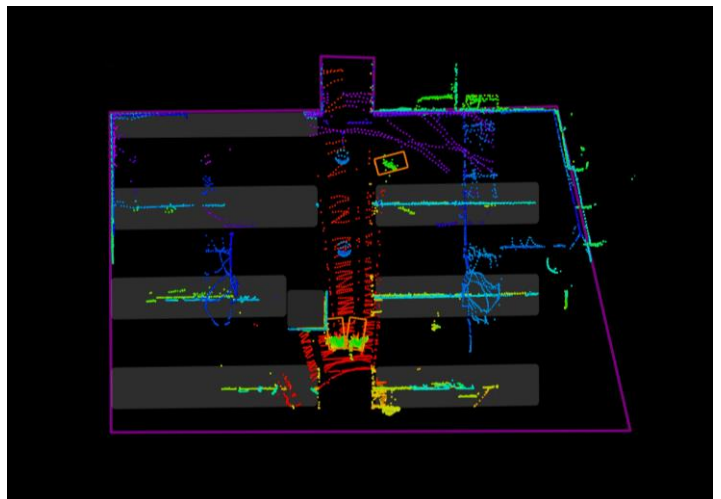

RZ Ecosystem Partner Solution

Ignitarium 3D LiDar-based People and Object Detection/Tracking

Solution Summary

People and object detection/tracking is a software component which detects people or objects, tracks and analyses their movement using 3D LiDAR and deep learning. The 3D LiDAR support is now available for [RZ/V2M](#).

Features/Benefits

- Suitable for edge device in real time applications
- High performance and accuracy
- Robust in varied environmental conditions
- People & object analytics in indoor and outdoor environments
 - Counting and tracking
 - Flow monitoring
 - Dwell timing
 - Heat maps

People Detection and Tracking in Office Environment

Diagrams/Graphics

Target Markets and Applications

- Warehouses
- Office Spaces
- Retail
- Events / Exhibitions
- Intelligent Traffic Management

Product Engineering services