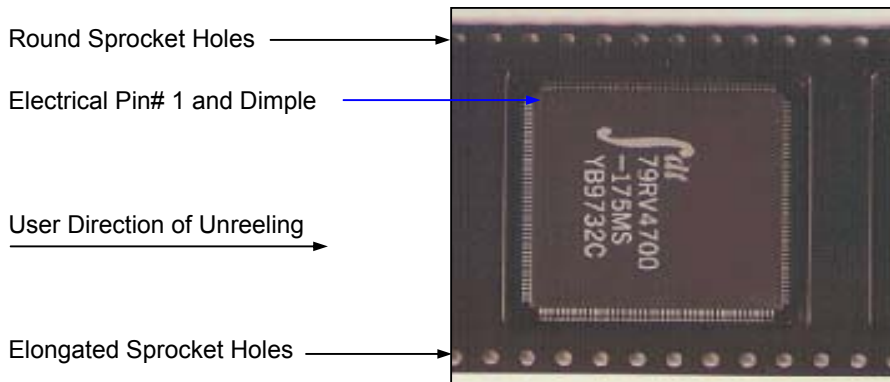

Integrated Device Technology, Inc.
6024 Silver Creek Valley Road, San Jose, CA 95138

PRODUCT/PROCESS CHANGE NOTICE (PCN)

ATTACHMENT I - PCN #: TB0609-03R1

FROM:

TO:

Conversion Schedule:

Additional label as shown below will be placed on reel, ESD/moisture barrier bag and the intermediate box (pizza box) to alert customer of this change. Label will be placed starting 2-Apr-2007 until 2-Apr-2008.