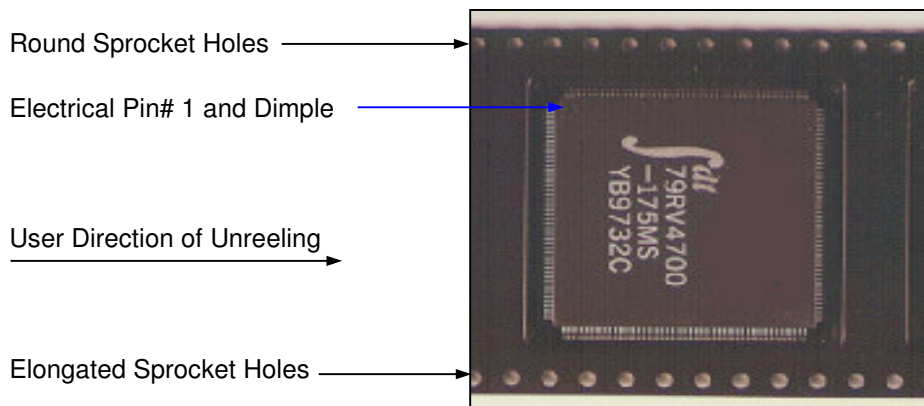

Integrated Device Technology, Inc.
6024 Silver Creek Valley Road, San Jose, CA 95138

PRODUCT/PROCESS CHANGE NOTICE (PCN)

ATTACHMENT I - PCN #: TB-0609-03

FROM:

TO:

Conversion Schedule:

Additional label as shown below will be placed on the intermediate box (pizza box) to alert customer of this change. Label will be placed starting 06-Nov-2006 until 06-Nov-2007. However, please take note that IDT will continue to ship products in existing loading orientation until the inventory has been depleted. Customer may receive shipments in existing or new loading orientation.