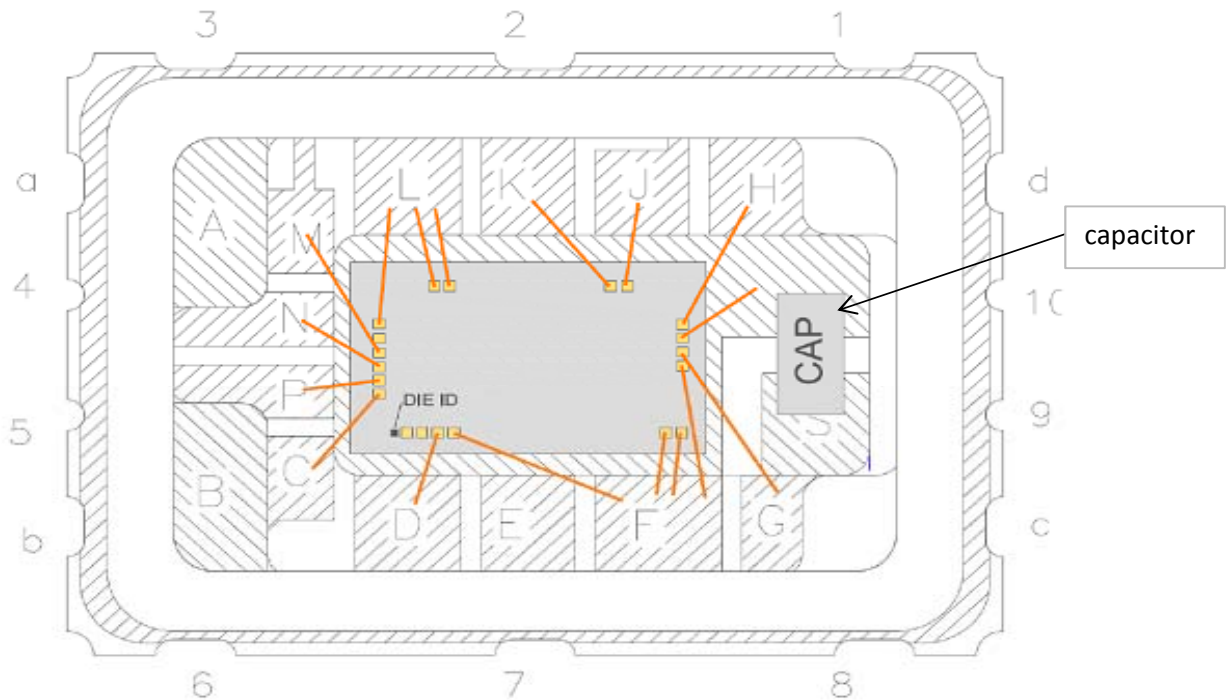

Detail Of Change:

This notification is to advise our customers that IDT has qualified an alternate capacitor used internal to the package of 5.0mm x 7.0mm CDIP-10. Refer to below illustration.

This alternate capacitor was designed with these key features: