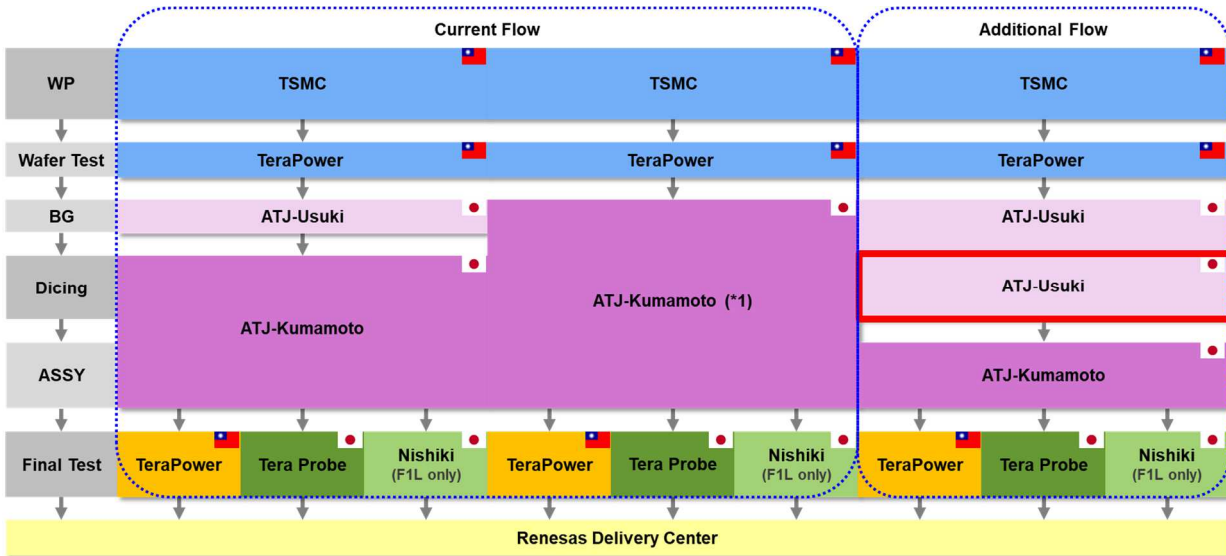

**For additional information regarding this notice, please contact your Renesas sales representative.**

Production flow

1) Products : F1 series(except for F1KM) and D1 series

  :Additional sites

2) Products : F1KM series

  :Additional sites

\*1) Cu-wire products only..

\*2) Refer to issued PCN: AMBD-2022-1390.

WP : Wafer Process  
BG : Back Grinding process

TSMC : Taiwan Semiconductor Manufacturing Co., Ltd.  
ATJ : Amkor Technology Japan, Inc.