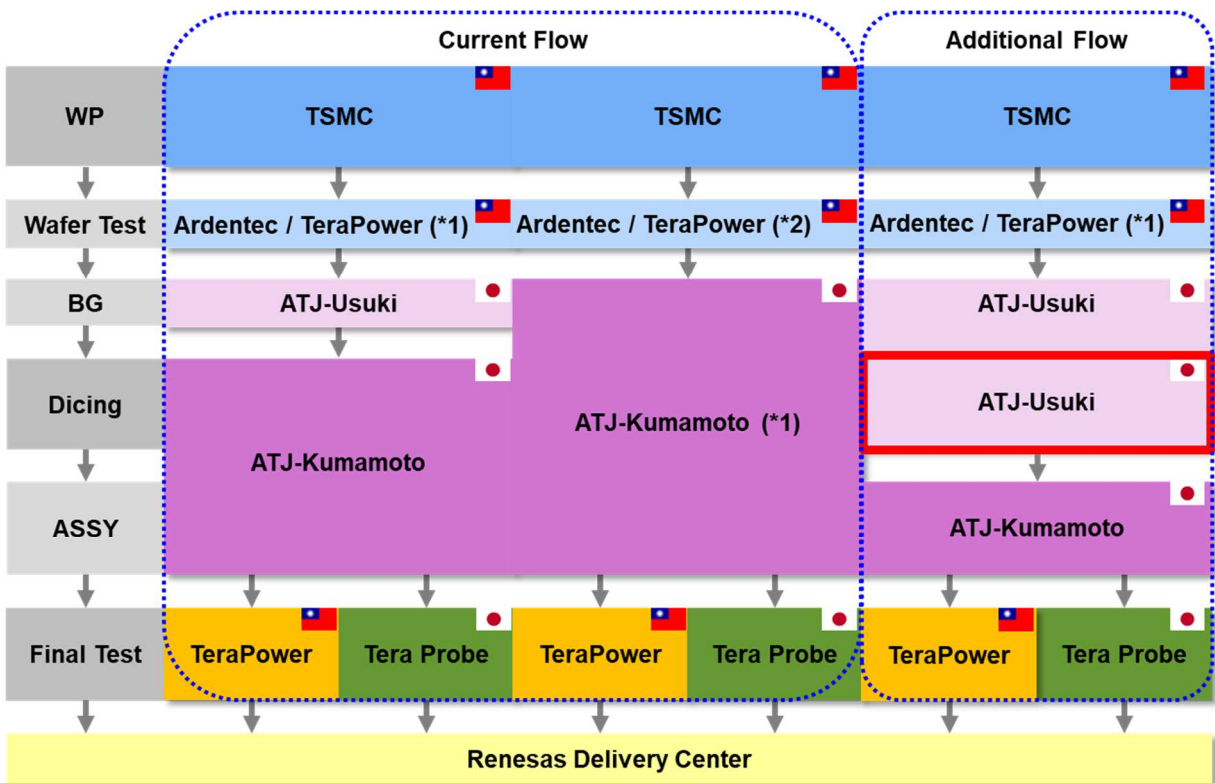

**For additional information regarding this notice, please contact your Renesas sales representative.**

Production flow

1) Products : F1 series(except for F1KM) and D1 series

  :Additional sites

2) Products : F1KM series

  :Additional sites

\*1) Cu-wire products only..

\*2) Refer to issued PCN: AMBD-2022-1390.

WP : Wafer Process  
BG : Back Grinding process

TSMC : Taiwan Semiconductor Manufacturing Co., Ltd.  
ATJ : Amkor Technology Japan, Inc.