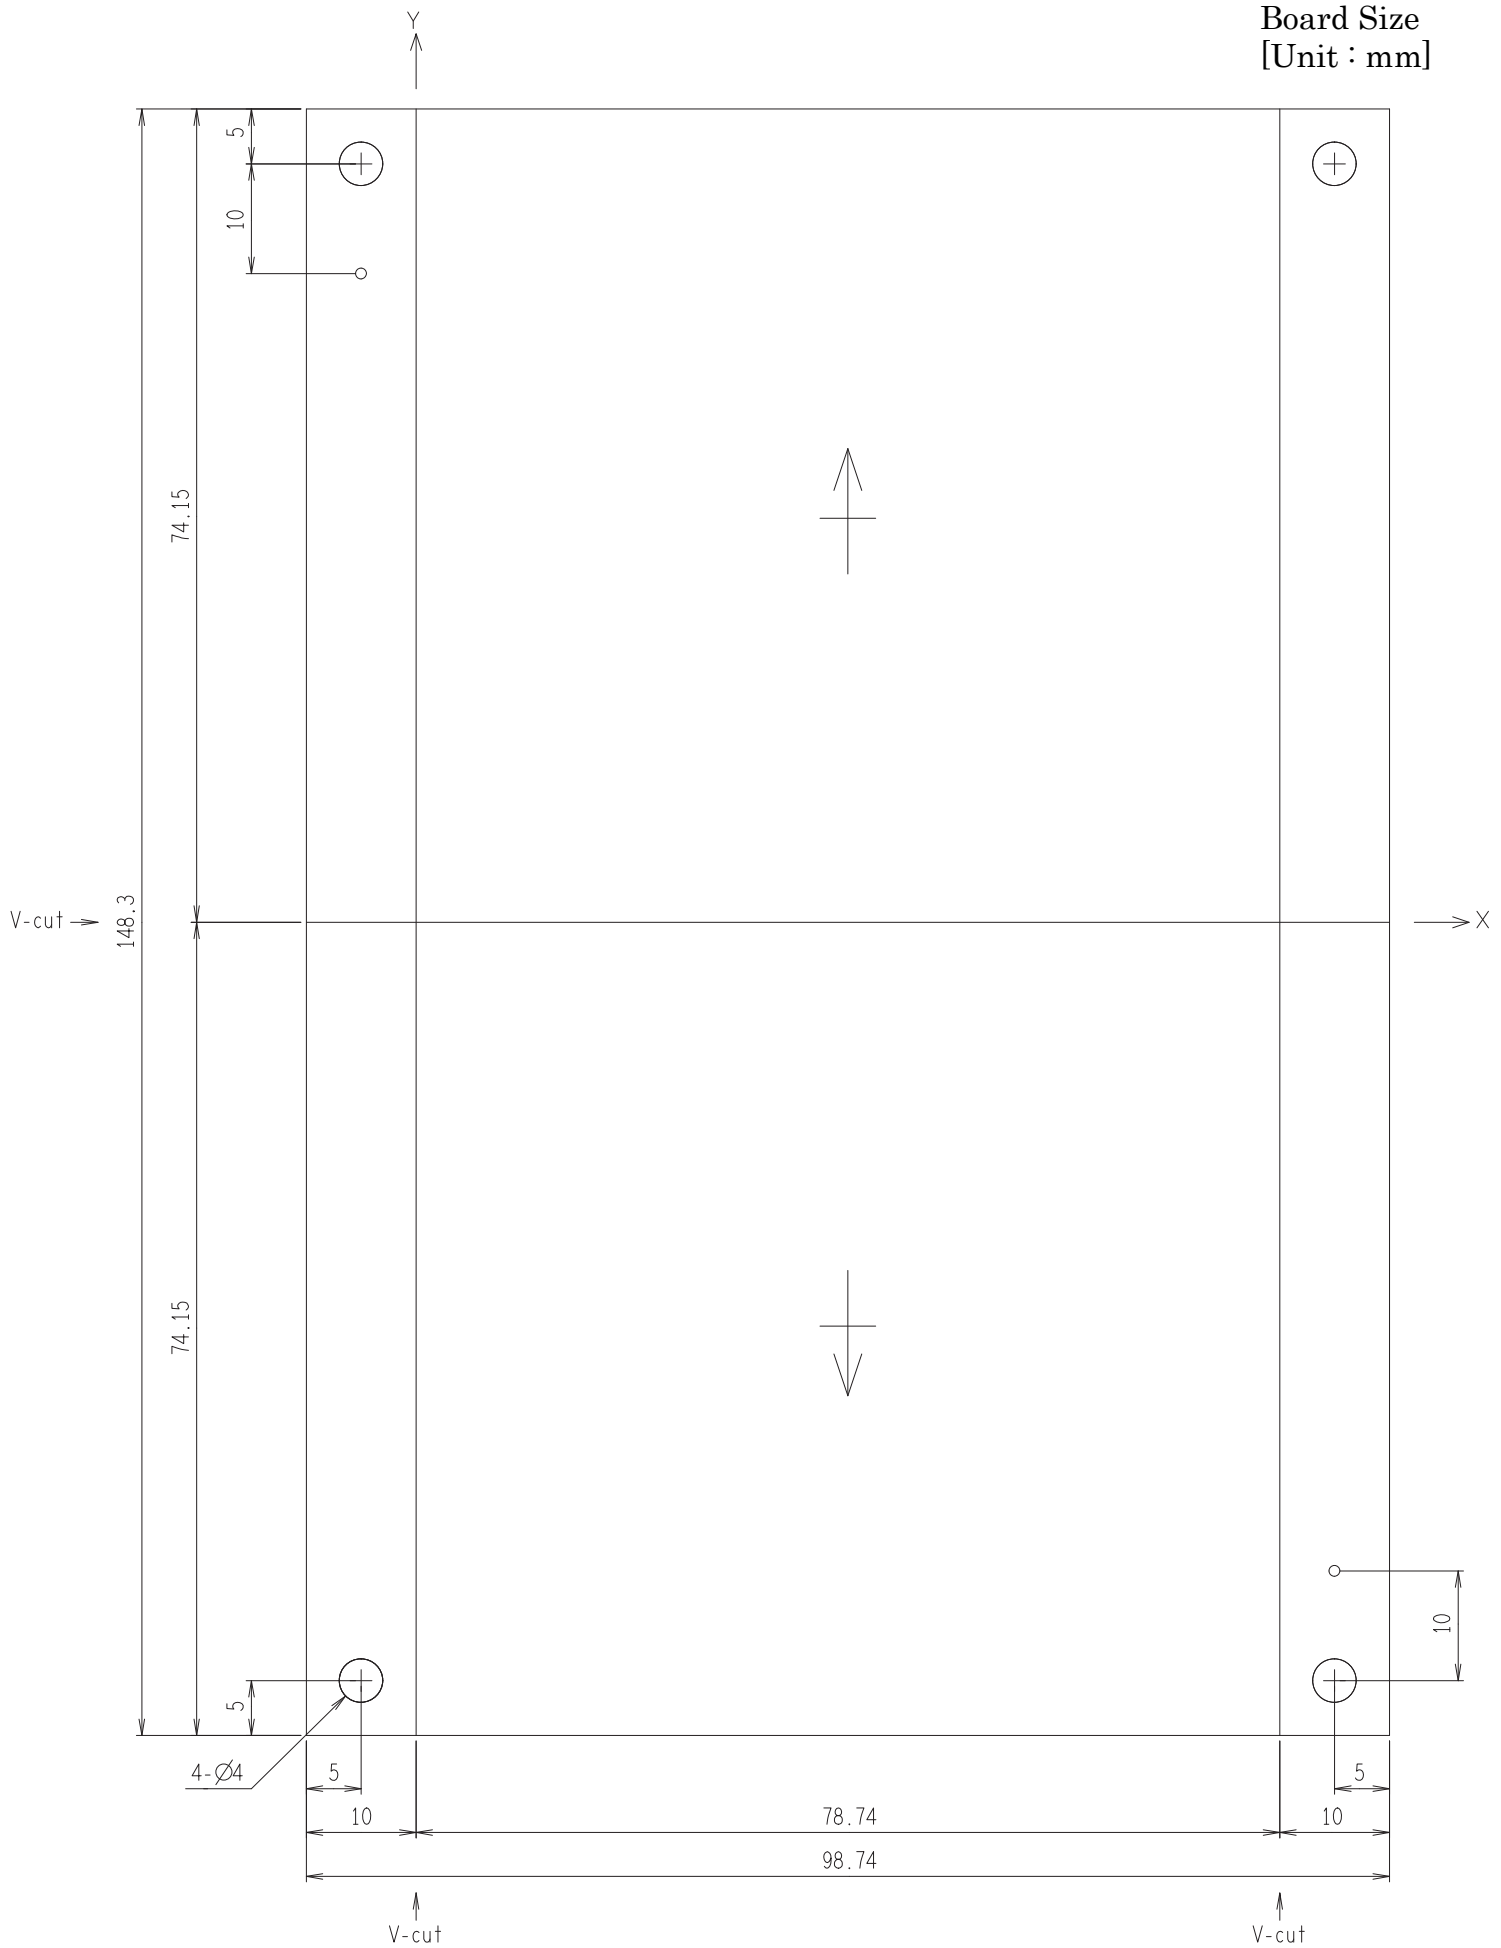

Board Size
[Unit : mm]

RX72T CPU Card (RTK0EMX990C00000BJ)
PWB Pattern Drawing

Component side view

Board Size
[Unit : mm]

R12TU0059EJ0100

Board Size
[Unit : mm]

Revision History

Rev.	Date	Description	
		Page	Summary
1.00	Nov. 21, 2018	-	First edition issued