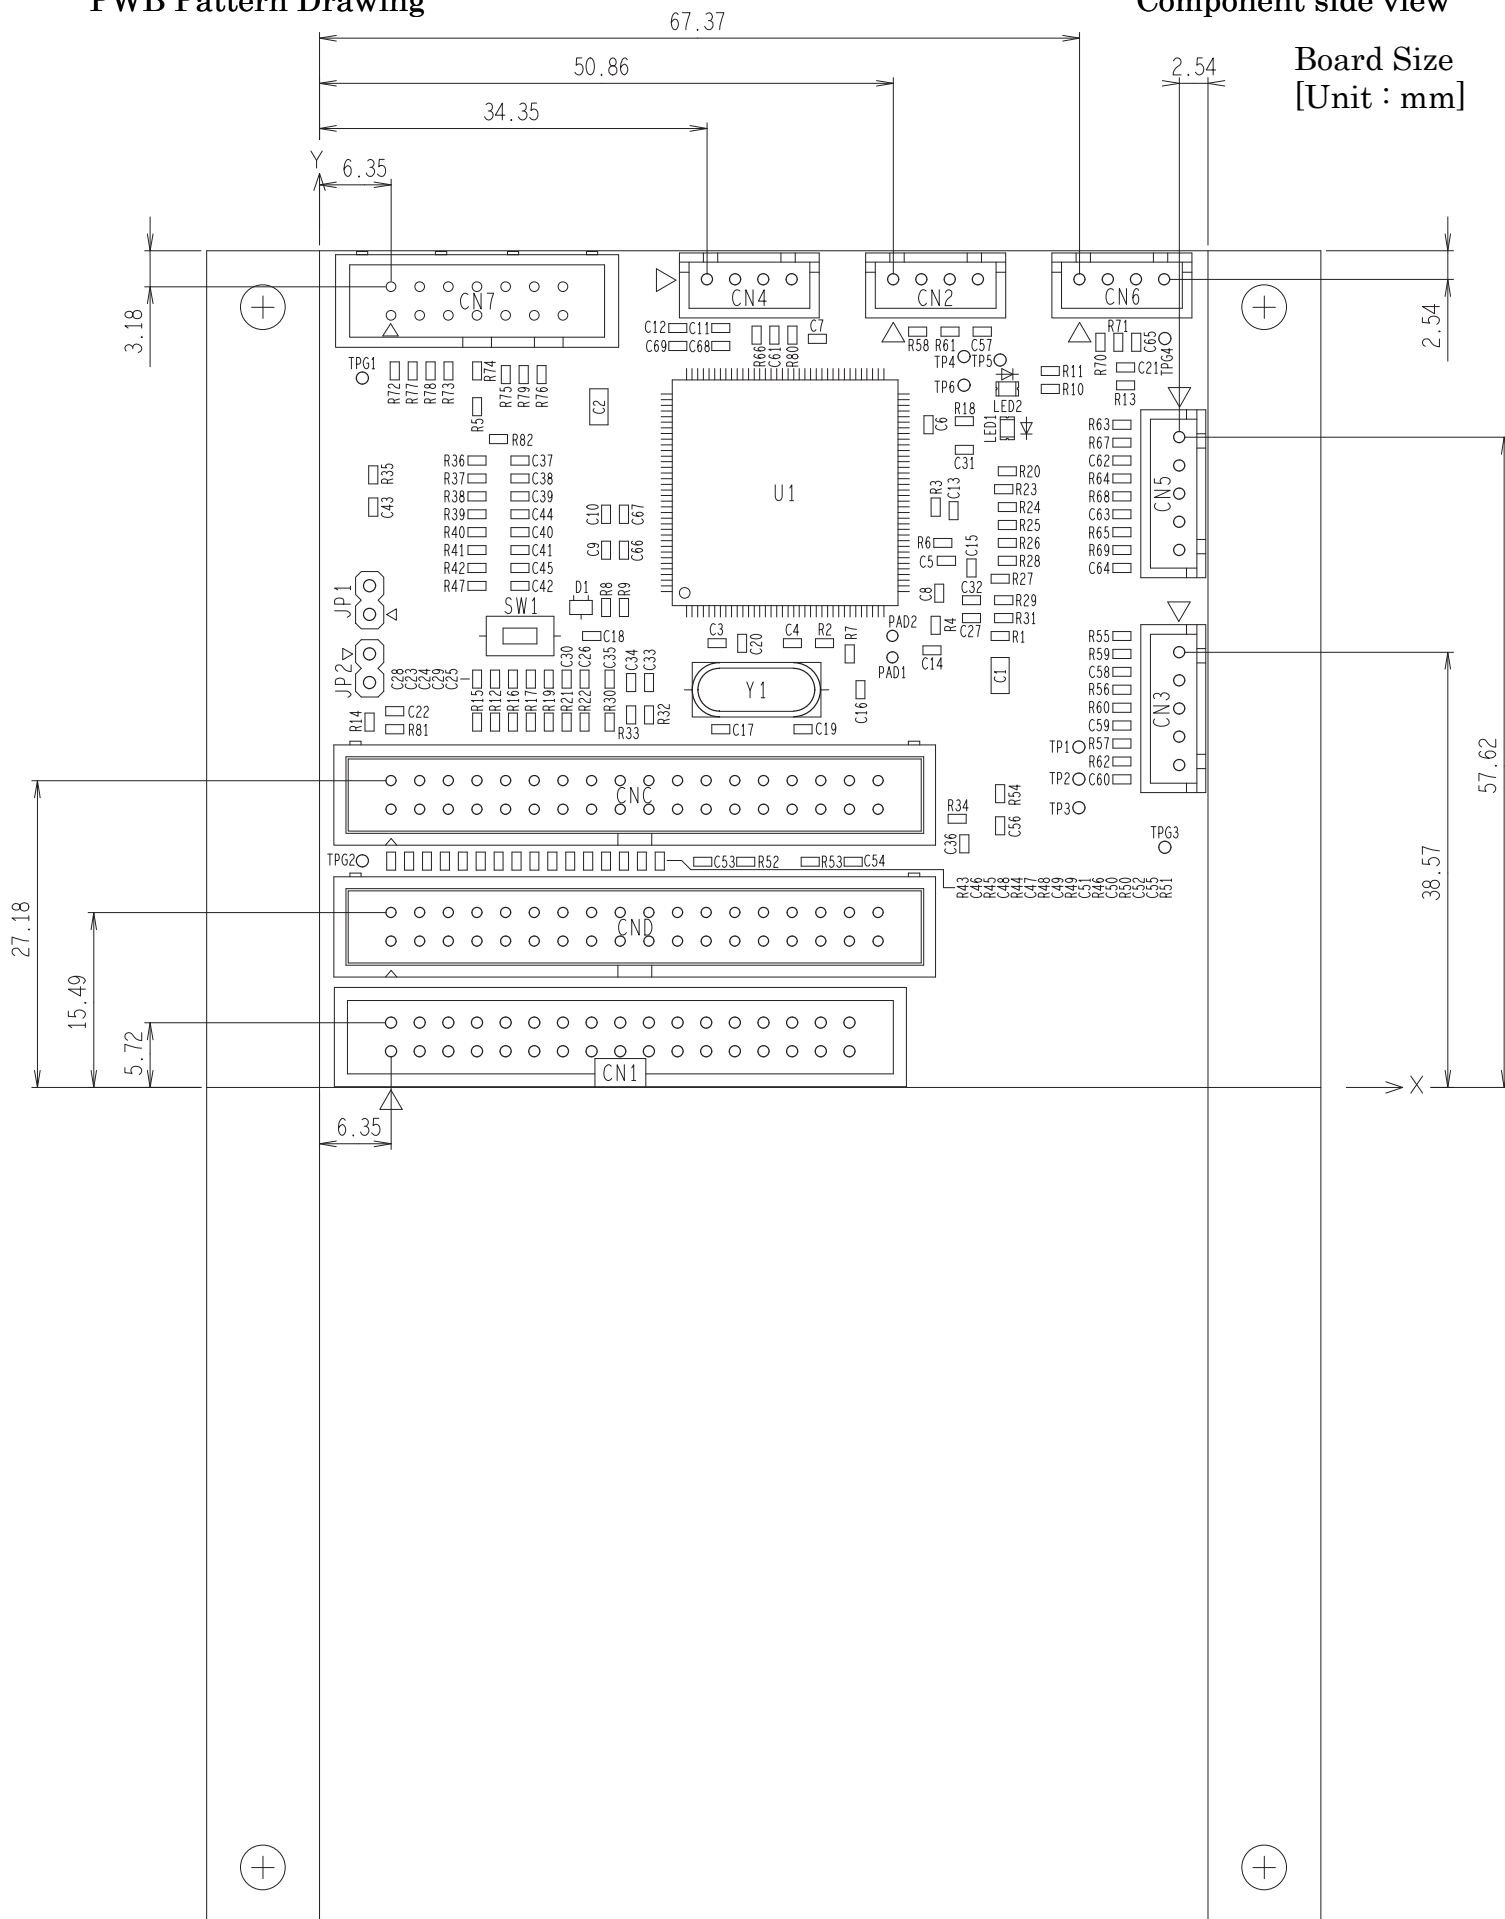

Board Size
[Unit : mm]

RX72T CPU Card (RTK0EMX990C00000BJ)
PWB Pattern Drawing

Component side view

Board Size
[Unit : mm]

R12TU0059EJ0100

Board Size
[Unit : mm]

Revision History

Rev.	Date	Description	
		Page	Summary
1.00	Nov. 21, 2018	-	First edition issued