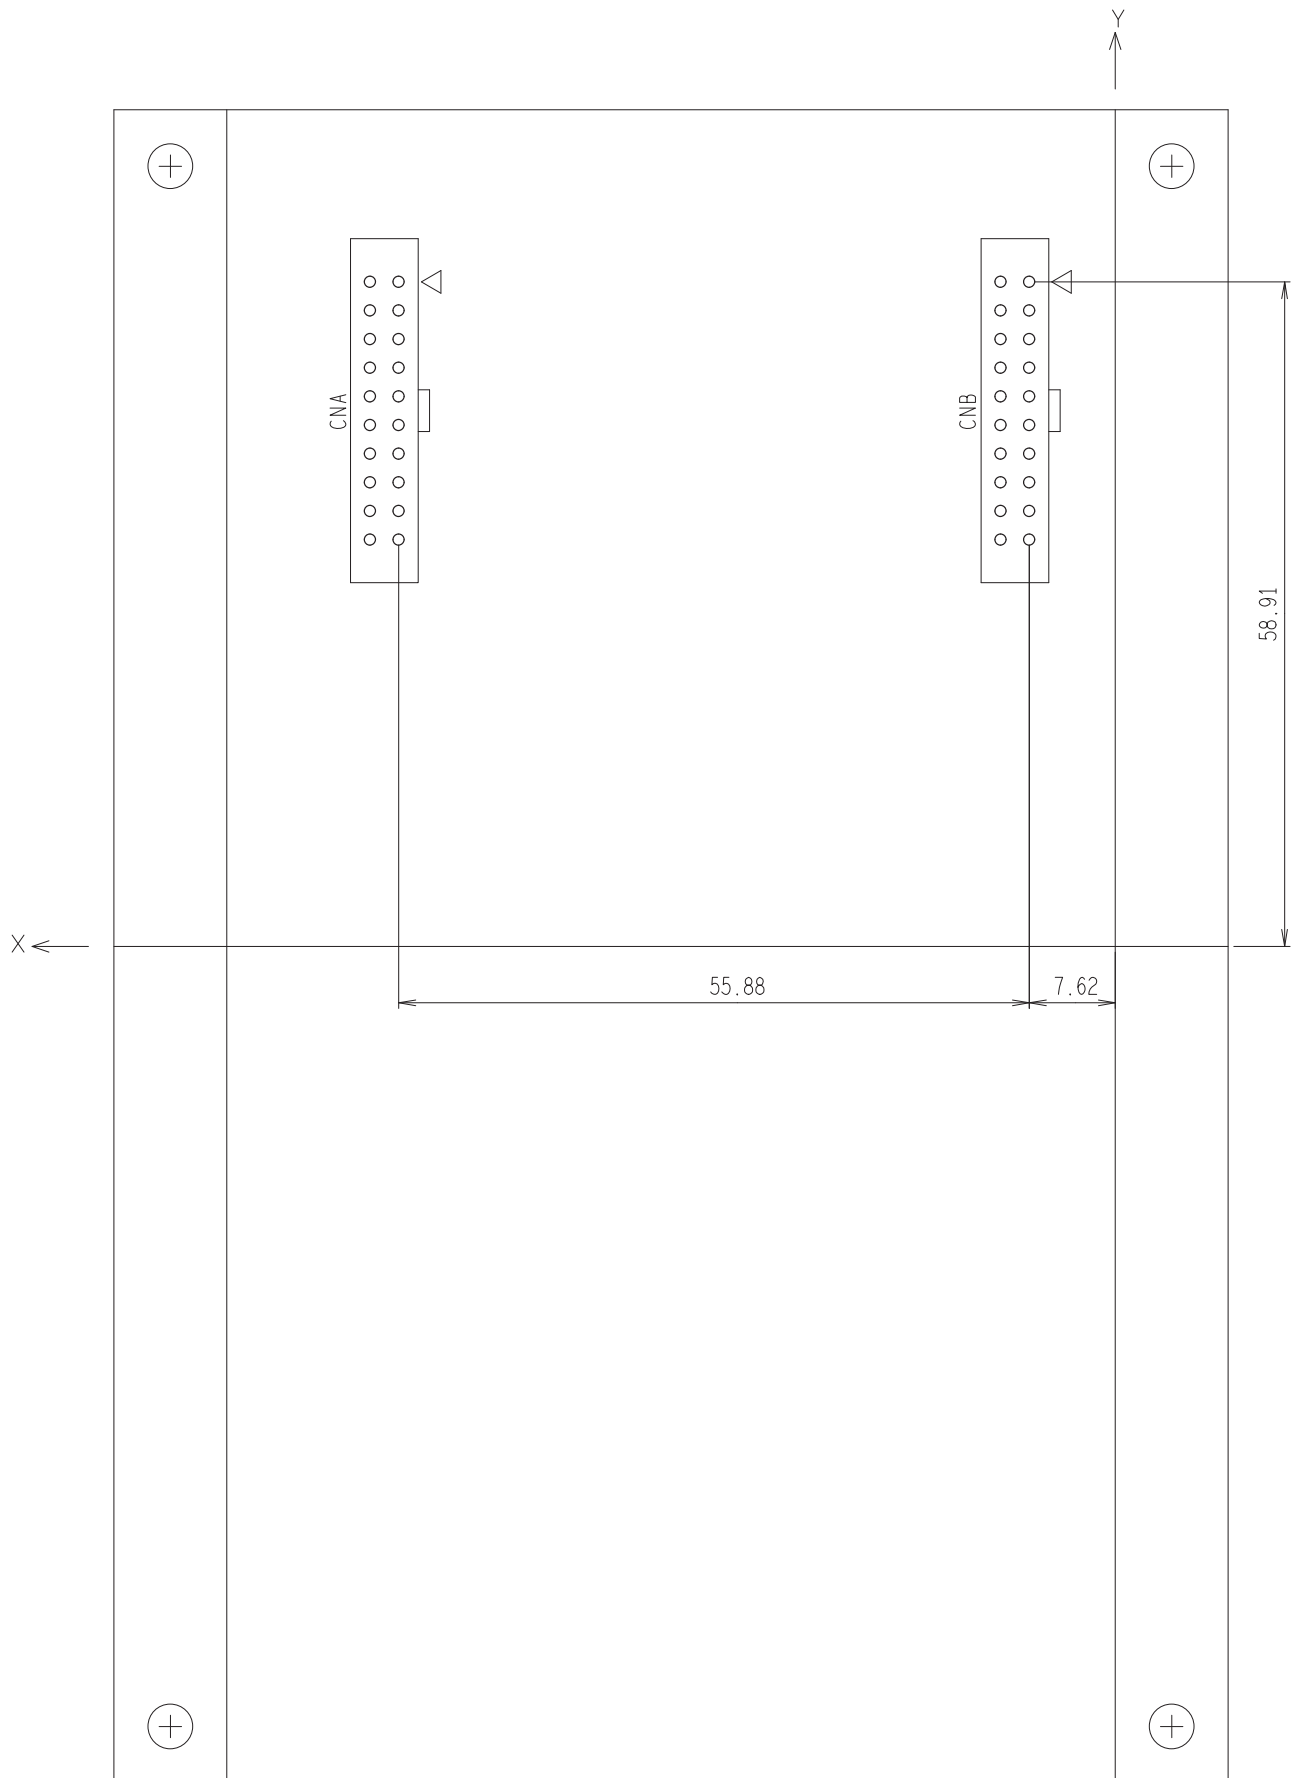

Board Size
[Unit : mm]

RX72T CPU Card (RTK0EMX990C00000BJ)
PWB Pattern Drawing

Component side view

Board Size
[Unit : mm]

R12TU0059EJ0100

Board Size
[Unit : mm]

Revision History

Rev.	Date	Description	
		Page	Summary
1.00	Nov. 21, 2018	-	First edition issued