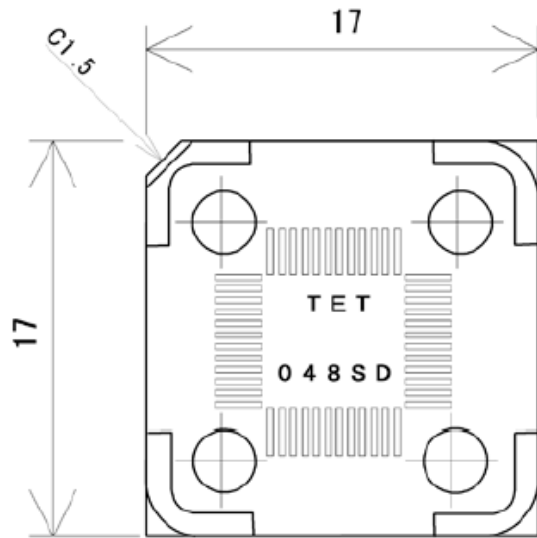

Drawing of QB-48GA-MA-01S

R20UT2873EJ0100
Rev.1.00
2014.01.06

Unit: mm

<Top view>

<Bottom view>