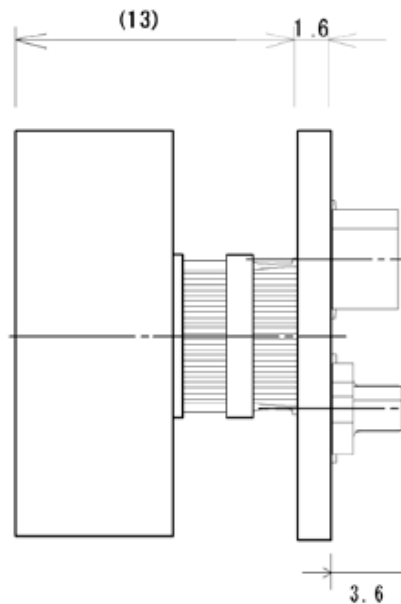

Drawing of QB-48GA-MA-01S

R20UT2873EJ0100
Rev.1.00
2014.01.06

Unit: mm

<Top view>

<Bottom view>