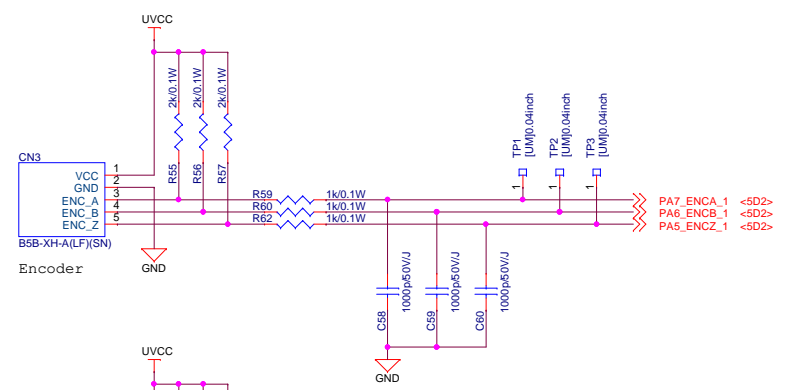

RX72T CPU Card
(RTK0EMX990C00000BJ)

Schematic

- 01 : Contents
- 02 : MCU
- 03 : Connector
- 04 : Emulator, Encoder, Hall
- 05 : History

Title		
RX72T CPU Card		
Size	Document Number	Rev
A3	R12TU005EJ0100	1.00
Date:	Thursday, November 29, 2018	Sheet 1 of 5

Title			RX72T CPU Card		
Size	Document Number		Rev		
A3	R12TU005EJ0100		1.00		
Date:	Thursday, November 29, 2018		Sheet	2 of 5	

Inverter Connector A

Short Point

Inverter Connector B

2nd Motor Extender Board Connector

3rd Motor Extender Board Connector

Title			RX72T CPU Card
Size	Document Number		Rev
A3	R12TU005EJ0100		1.00
Date:	Thursday, November 29, 2018	Sheet	3 of 5

Title		
RX72T CPU Card		
Size	Document Number	Rev
A3	R12TU005EJ0100	1.00
Date:	Thursday, November 29, 2018	Sheet 4 of 5