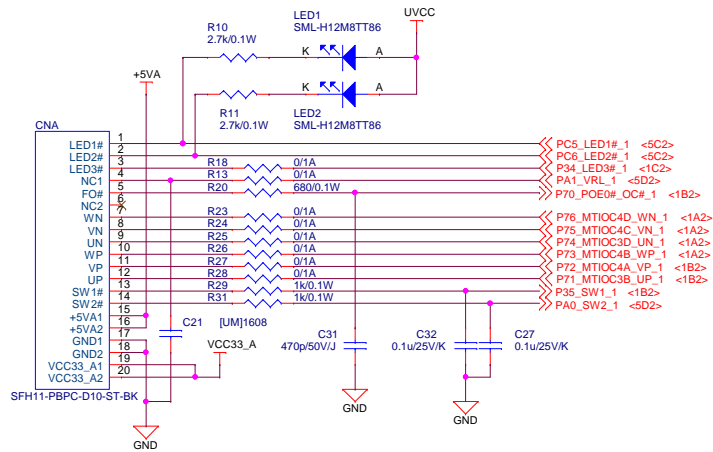

RX72T CPU Card
(RTK0EMX990C00000BJ)

Schematic

- 01 : Contents
- 02 : MCU
- 03 : Connector
- 04 : Emulator, Encoder, Hall
- 05 : History

Title		
RX72T CPU Card		
Size	Document Number	Rev
A3	R12TU005EJ0100	1.00
Date:	Thursday, November 29, 2018	Sheet 1 of 5

Title			RX72T CPU Card		
Size	Document Number		Rev		
A3	R12TU005EJ0100		1.00		
Date:	Thursday, November 29, 2018		Sheet	2 of 5	

Inverter Connector A

Short Point

Inverter Connector B

2nd Motor Extender Board Connector

3rd Motor Extender Board Connector

Title			RX72T CPU Card
Size	Document Number		Rev
A3	R12TU005EJ0100		1.00
Date:	Thursday, November 29, 2018	Sheet	3 of 5

Title		
RX72T CPU Card		
Size	Document Number	Rev
A3	R12TU005EJ0100	1.00
Date:	Thursday, November 29, 2018	Sheet 4 of 5