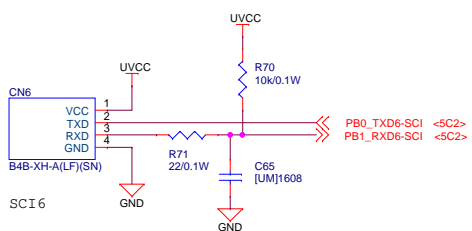

RX72T CPU Card
(RTK0EMX990C00000BJ)

Schematic

- 01 : Contents
- 02 : MCU
- 03 : Connector
- 04 : Emulator, Encoder, Hall
- 05 : History

Title		
RX72T CPU Card		
Size	Document Number	Rev
A3	R12TU005EJ0100	1.00
Date:	Thursday, November 29, 2018	Sheet 1 of 5

Title			RX72T CPU Card		
Size	Document Number		Rev		
A3	R12TU005EJ0100		1.00		
Date:	Thursday, November 29, 2018		Sheet	2 of 5	

Inverter Connector A

Short Point

Inverter Connector B

2nd Motor Extender Board Connector

3rd Motor Extender Board Connector

Title			RX72T CPU Card
Size	Document Number		Rev
A3	R12TU005EJ0100		1.00
Date:	Thursday, November 29, 2018	Sheet	3 of 5

Title		
RX72T CPU Card		
Size	Document Number	Rev
A3	R12TU005EJ0100	1.00
Date:	Thursday, November 29, 2018	Sheet 4 of 5