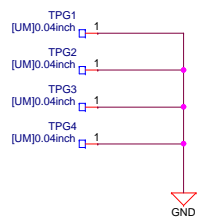

Title			RX72T CPU Card		
Size	Document Number		Rev		
A3	R12TU005EJ0100		1.00		
Date:	Thursday, November 29, 2018		Sheet	2 of 5	

Inverter Connector A

Short Point

Inverter Connector B

2nd Motor Extender Board Connector

3rd Motor Extender Board Connector

Title			RX72T CPU Card
Size	Document Number		Rev
A3	R12TU005EJ0100		1.00
Date:	Thursday, November 29, 2018	Sheet	3 of 5

Title		
RX72T CPU Card		
Size	Document Number	Rev
A3	R12TU005EJ0100	1.00
Date:	Thursday, November 29, 2018	Sheet 4 of 5