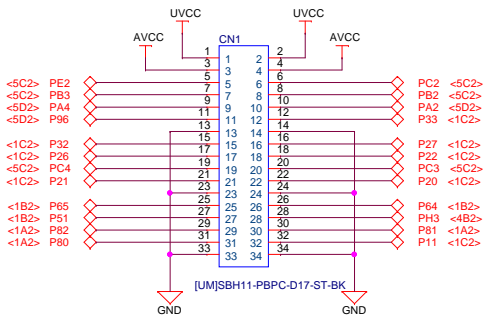

RX72T CPU Card
(RTK0EMX990C00000BJ)

Schematic

- 01 : Contents
- 02 : MCU
- 03 : Connector
- 04 : Emulator, Encoder, Hall
- 05 : History

Title		
RX72T CPU Card		
Size	Document Number	Rev
A3	R12TU005EJ0100	1.00
Date:	Thursday, November 29, 2018	Sheet 1 of 5

Title			RX72T CPU Card		
Size	Document Number		Rev		
A3	R12TU005EJ0100		1.00		
Date:	Thursday, November 29, 2018		Sheet	2 of 5	

Inverter Connector A

Short Point

Inverter Connector B

2nd Motor Extender Board Connector

3rd Motor Extender Board Connector

Title			RX72T CPU Card
Size	Document Number		Rev
A3	R12TU005EJ0100		1.00
Date:	Thursday, November 29, 2018	Sheet	3 of 5

Title		
RX72T CPU Card		
Size	Document Number	Rev
A3	R12TU005EJ0100	1.00
Date:	Thursday, November 29, 2018	Sheet 4 of 5