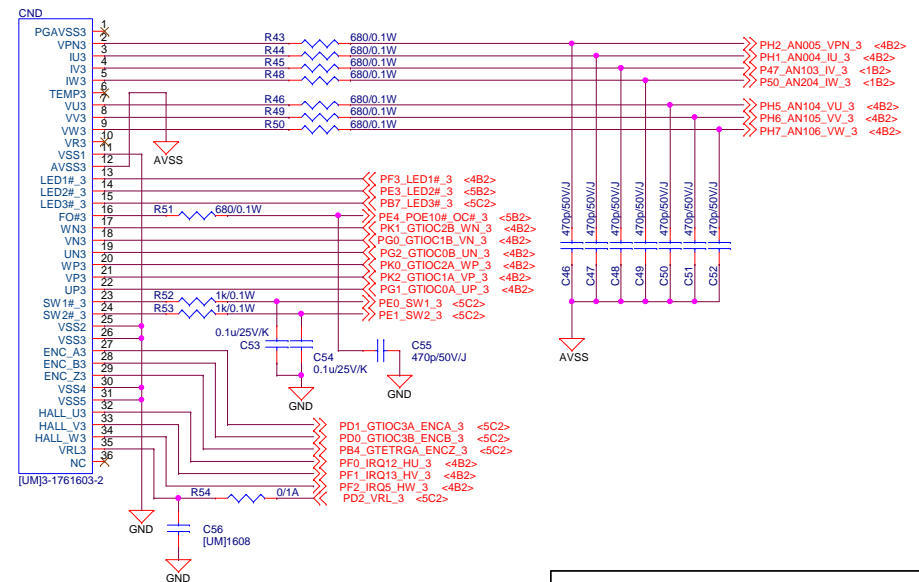

RX72T CPU Card
(RTK0EMX990C00000BJ)

Schematic

- 01 : Contents
- 02 : MCU
- 03 : Connector
- 04 : Emulator, Encoder, Hall
- 05 : History

Title		
RX72T CPU Card		
Size	Document Number	Rev
A3	R12TU005EJ0100	1.00
Date:	Thursday, November 29, 2018	Sheet 1 of 5

Title			RX72T CPU Card		
Size	Document Number		Rev		
A3	R12TU005EJ0100		1.00		
Date:	Thursday, November 29, 2018		Sheet	2 of 5	

Inverter Connector A

Short Point

Inverter Connector B

2nd Motor Extender Board Connector

3rd Motor Extender Board Connector

Title			RX72T CPU Card
Size	Document Number		Rev
A3	R12TU005EJ0100		1.00
Date:	Thursday, November 29, 2018	Sheet	3 of 5

Title		
RX72T CPU Card		
Size	Document Number	Rev
A3	R12TU005EJ0100	1.00
Date:	Thursday, November 29, 2018	Sheet 4 of 5

History

Rev.	Date	Summary
1.00	2018/11/29	First edition issued

Title		
RX72T CPU Card		
Size	Document Number	Rev
A3	R12TU0057EJ0100	1.00
Date:	Thursday, November 29, 2018	Sheet 5 of 5