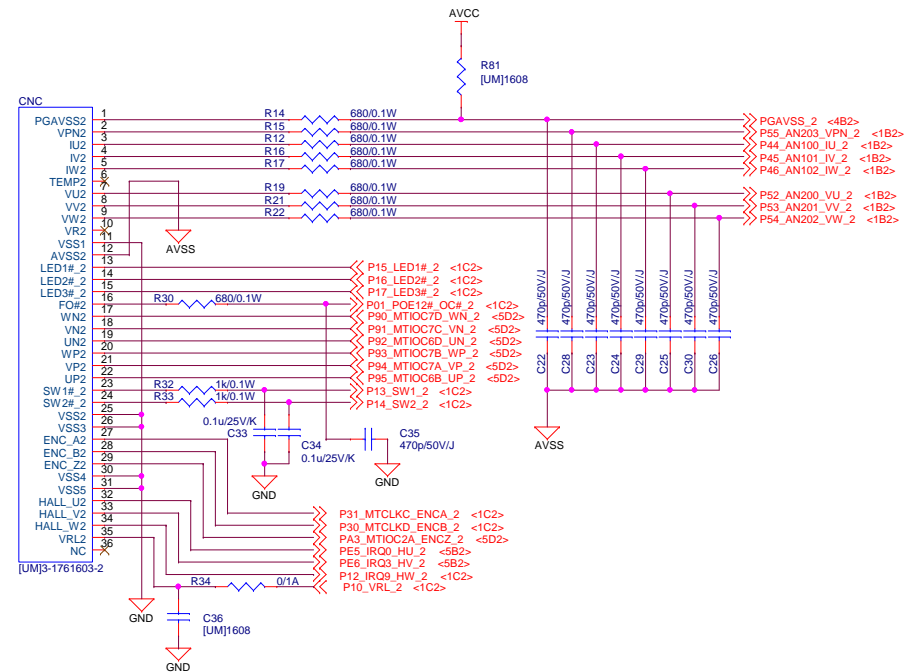

RX72T CPU Card
(RTK0EMX990C00000BJ)

Schematic

- 01 : Contents
- 02 : MCU
- 03 : Connector
- 04 : Emulator, Encoder, Hall
- 05 : History

Title		
RX72T CPU Card		
Size	Document Number	Rev
A3	R12TU005EJ0100	1.00
Date:	Thursday, November 29, 2018	Sheet 1 of 5

Title			RX72T CPU Card		
Size	Document Number		Rev		
A3	R12TU005EJ0100		1.00		
Date:	Thursday, November 29, 2018		Sheet	2 of 5	

Inverter Connector A

Short Point

Inverter Connector B

2nd Motor Extender Board Connector

3rd Motor Extender Board Connector

Title			RX72T CPU Card
Size	Document Number		Rev
A3	R12TU005EJ0100		1.00
Date:	Thursday, November 29, 2018	Sheet	3 of 5

Title		
RX72T CPU Card		
Size	Document Number	Rev
A3	R12TU005EJ0100	1.00
Date:	Thursday, November 29, 2018	Sheet 4 of 5

History

Rev.	Date	Summary
1.00	2018/11/29	First edition issued

Title		
RX72T CPU Card		
Size	Document Number	Rev
A3	R12TU0057EJ0100	1.00
Date:	Thursday, November 29, 2018	Sheet 5 of 5