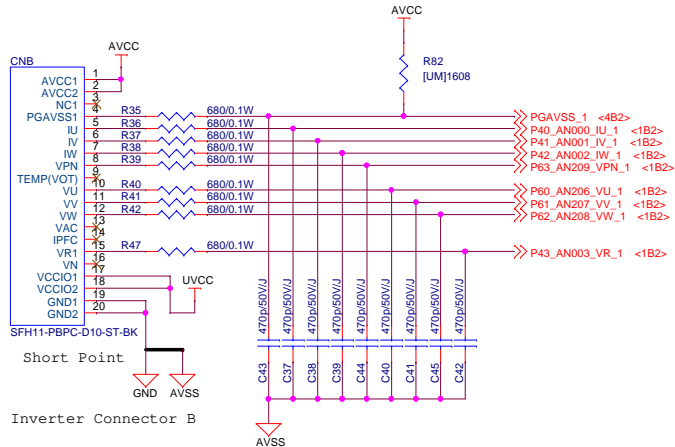

RX72T CPU Card
(RTK0EMX990C00000BJ)

Schematic

- 01 : Contents
- 02 : MCU
- 03 : Connector
- 04 : Emulator, Encoder, Hall
- 05 : History

Title		
RX72T CPU Card		
Size	Document Number	Rev
A3	R12TU005EJ0100	1.00
Date:	Thursday, November 29, 2018	Sheet 1 of 5

Title			RX72T CPU Card		
Size	Document Number		Rev		
A3	R12TU005EJ0100		1.00		
Date:	Thursday, November 29, 2018		Sheet	2 of 5	

Inverter Connector A

Short Point

Inverter Connector B

2nd Motor Extender Board Connector

3rd Motor Extender Board Connector

Title			RX72T CPU Card
Size	Document Number		Rev
A3	R12TU005EJ0100		1.00
Date:	Thursday, November 29, 2018	Sheet	3 of 5

Title		
RX72T CPU Card		
Size	Document Number	Rev
A3	R12TU005EJ0100	1.00
Date:	Thursday, November 29, 2018	Sheet 4 of 5