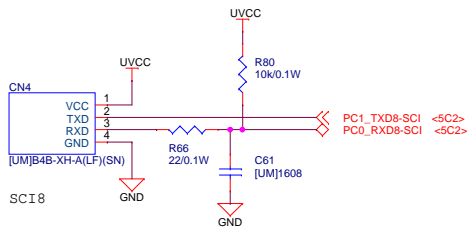

RX72T CPU Card
(RTK0EMX990C00000BJ)

Schematic

- 01 : Contents
- 02 : MCU
- 03 : Connector
- 04 : Emulator, Encoder, Hall
- 05 : History

Title		
RX72T CPU Card		
Size	Document Number	Rev
A3	R12TU005EJ0100	1.00
Date:	Thursday, November 29, 2018	Sheet 1 of 5

Title			RX72T CPU Card		
Size	Document Number		Rev		
A3	R12TU005EJ0100		1.00		
Date:	Thursday, November 29, 2018		Sheet	2 of 5	

Inverter Connector A

Short Point

Inverter Connector B

2nd Motor Extender Board Connector

3rd Motor Extender Board Connector

Title			RX72T CPU Card
Size	Document Number		Rev
A3	R12TU005EJ0100		1.00
Date:	Thursday, November 29, 2018	Sheet	3 of 5

Title		
RX72T CPU Card		
Size	Document Number	Rev
A3	R12TU005EJ0100	1.00
Date:	Thursday, November 29, 2018	Sheet 4 of 5