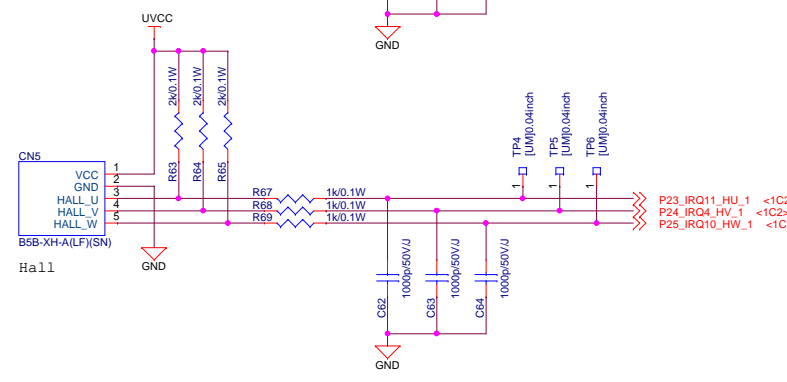

RX72T CPU Card
(RTK0EMX990C00000BJ)

Schematic

- 01 : Contents
- 02 : MCU
- 03 : Connector
- 04 : Emulator, Encoder, Hall
- 05 : History

Title		
RX72T CPU Card		
Size	Document Number	Rev
A3	R12TU005EJ0100	1.00
Date:	Thursday, November 29, 2018	Sheet 1 of 5

Title			RX72T CPU Card		
Size	Document Number		Rev		
A3	R12TU005EJ0100		1.00		
Date:	Thursday, November 29, 2018		Sheet	2 of 5	

Inverter Connector A

Short Point

Inverter Connector B

2nd Motor Extender Board Connector

3rd Motor Extender Board Connector

Title			RX72T CPU Card
Size	Document Number		Rev
A3	R12TU005EJ0100		1.00
Date:	Thursday, November 29, 2018	Sheet	3 of 5

Title		
RX72T CPU Card		
Size	Document Number	Rev
A3	R12TU005EJ0100	1.00
Date:	Thursday, November 29, 2018	Sheet 4 of 5