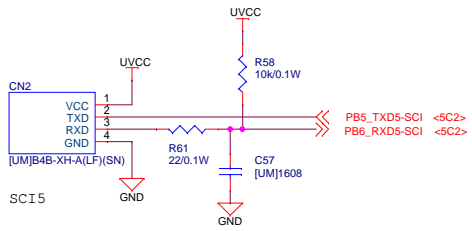

RX72T CPU Card
(RTK0EMX990C00000BJ)

Schematic

- 01 : Contents
- 02 : MCU
- 03 : Connector
- 04 : Emulator, Encoder, Hall
- 05 : History

Title		
RX72T CPU Card		
Size	Document Number	Rev
A3	R12TU005EJ0100	1.00
Date:	Thursday, November 29, 2018	Sheet 1 of 5

Title			RX72T CPU Card		
Size	Document Number		Rev		
A3	R12TU005EJ0100		1.00		
Date:	Thursday, November 29, 2018		Sheet	2 of 5	

Inverter Connector A

Short Point

Inverter Connector B

2nd Motor Extender Board Connector

3rd Motor Extender Board Connector

Title			RX72T CPU Card
Size	Document Number		Rev
A3	R12TU005EJ0100		1.00
Date:	Thursday, November 29, 2018	Sheet	3 of 5

Title		
RX72T CPU Card		
Size	Document Number	Rev
A3	R12TU005EJ0100	1.00
Date:	Thursday, November 29, 2018	Sheet 4 of 5