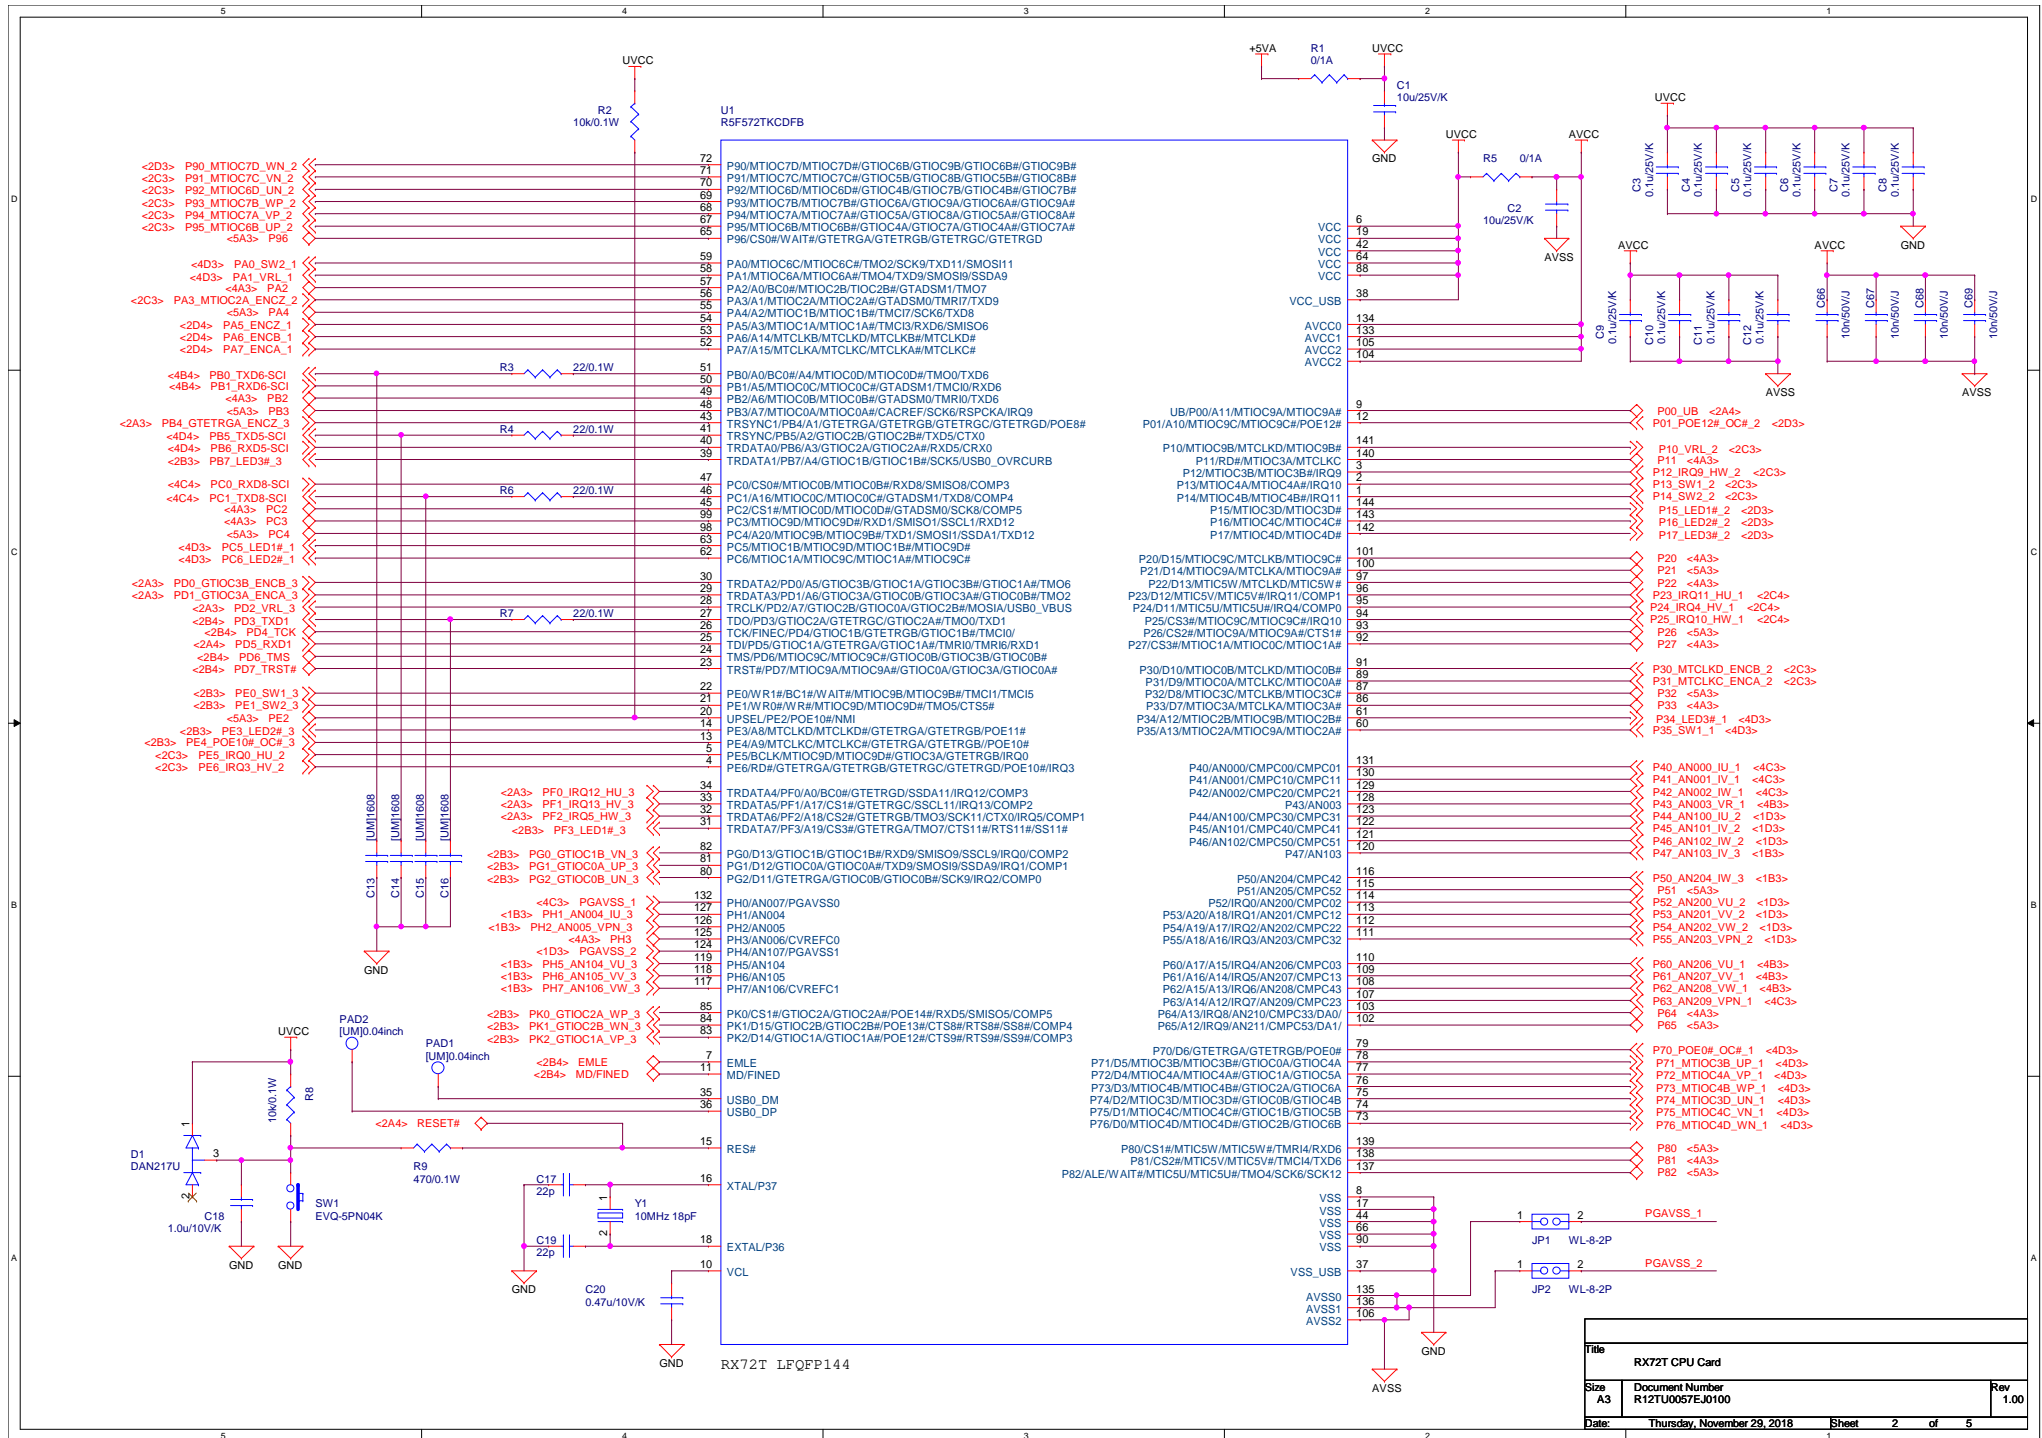

RX72T CPU Card
(RTK0EMX990C00000BJ)

Schematic

- 01 : Contents
- 02 : MCU
- 03 : Connector
- 04 : Emulator, Encoder, Hall
- 05 : History

Title		
RX72T CPU Card		
Size	Document Number	Rev
A3	R12TU005EJ0100	1.00
Date:	Thursday, November 29, 2018	Sheet 1 of 5

Title			RX72T CPU Card		
Size	Document Number		Rev		
A3	R12TU005EJ0100		1.00		
Date:	Thursday, November 29, 2018		Sheet	2 of 5	

Inverter Connector A

Short Point

Inverter Connector B

2nd Motor Extender Board Connector

3rd Motor Extender Board Connector

Title			RX72T CPU Card
Size	Document Number		Rev
A3	R12TU005EJ0100		1.00
Date:	Thursday, November 29, 2018	Sheet	3 of 5

Title		
RX72T CPU Card		
Size	Document Number	Rev
A3	R12TU005EJ0100	1.00
Date:	Thursday, November 29, 2018	Sheet 4 of 5

History

Rev.	Date	Summary
1.00	2018/11/29	First edition issued

Title		
RX72T CPU Card		
Size	Document Number	Rev
A3	R12TU0057EJ0100	1.00
Date:	Thursday, November 29, 2018	Sheet 5 of 5