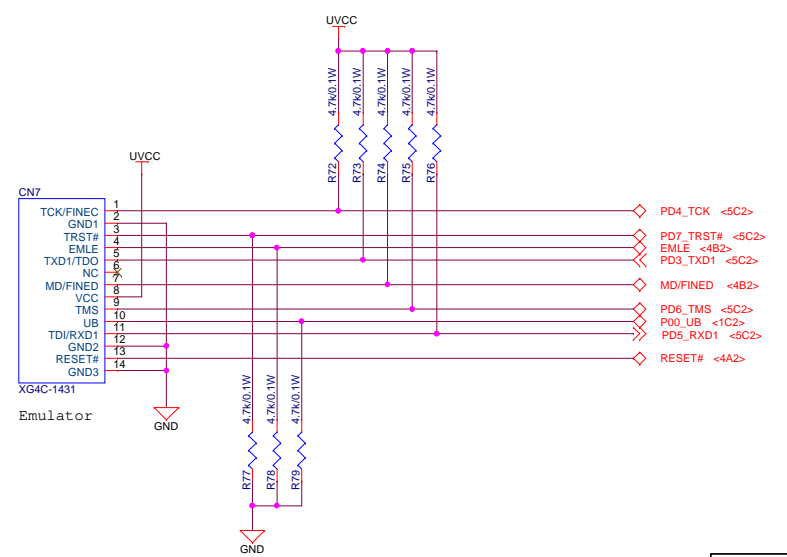

RX72T CPU Card
(RTK0EMX990C00000BJ)

Schematic

- 01 : Contents
- 02 : MCU
- 03 : Connector
- 04 : Emulator, Encoder, Hall
- 05 : History

Title		
RX72T CPU Card		
Size	Document Number	Rev
A3	R12TU005EJ0100	1.00
Date:	Thursday, November 29, 2018	Sheet 1 of 5

Title			RX72T CPU Card		
Size	Document Number		Rev		
A3	R12TU005EJ0100		1.00		
Date:	Thursday, November 29, 2018		Sheet	2 of 5	

Inverter Connector A

Short Point

Inverter Connector B

2nd Motor Extender Board Connector

3rd Motor Extender Board Connector

Title			RX72T CPU Card
Size	Document Number		Rev
A3	R12TU005EJ0100		1.00
Date:	Thursday, November 29, 2018	Sheet	3 of 5

Title		
RX72T CPU Card		
Size	Document Number	Rev
A3	R12TU005EJ0100	1.00
Date:	Thursday, November 29, 2018	Sheet 4 of 5

History

Rev.	Date	Summary
1.00	2018/11/29	First edition issued

Title		
RX72T CPU Card		
Size	Document Number	Rev
A3	R12TU0057EJ0100	1.00
Date:	Thursday, November 29, 2018	Sheet 5 of 5