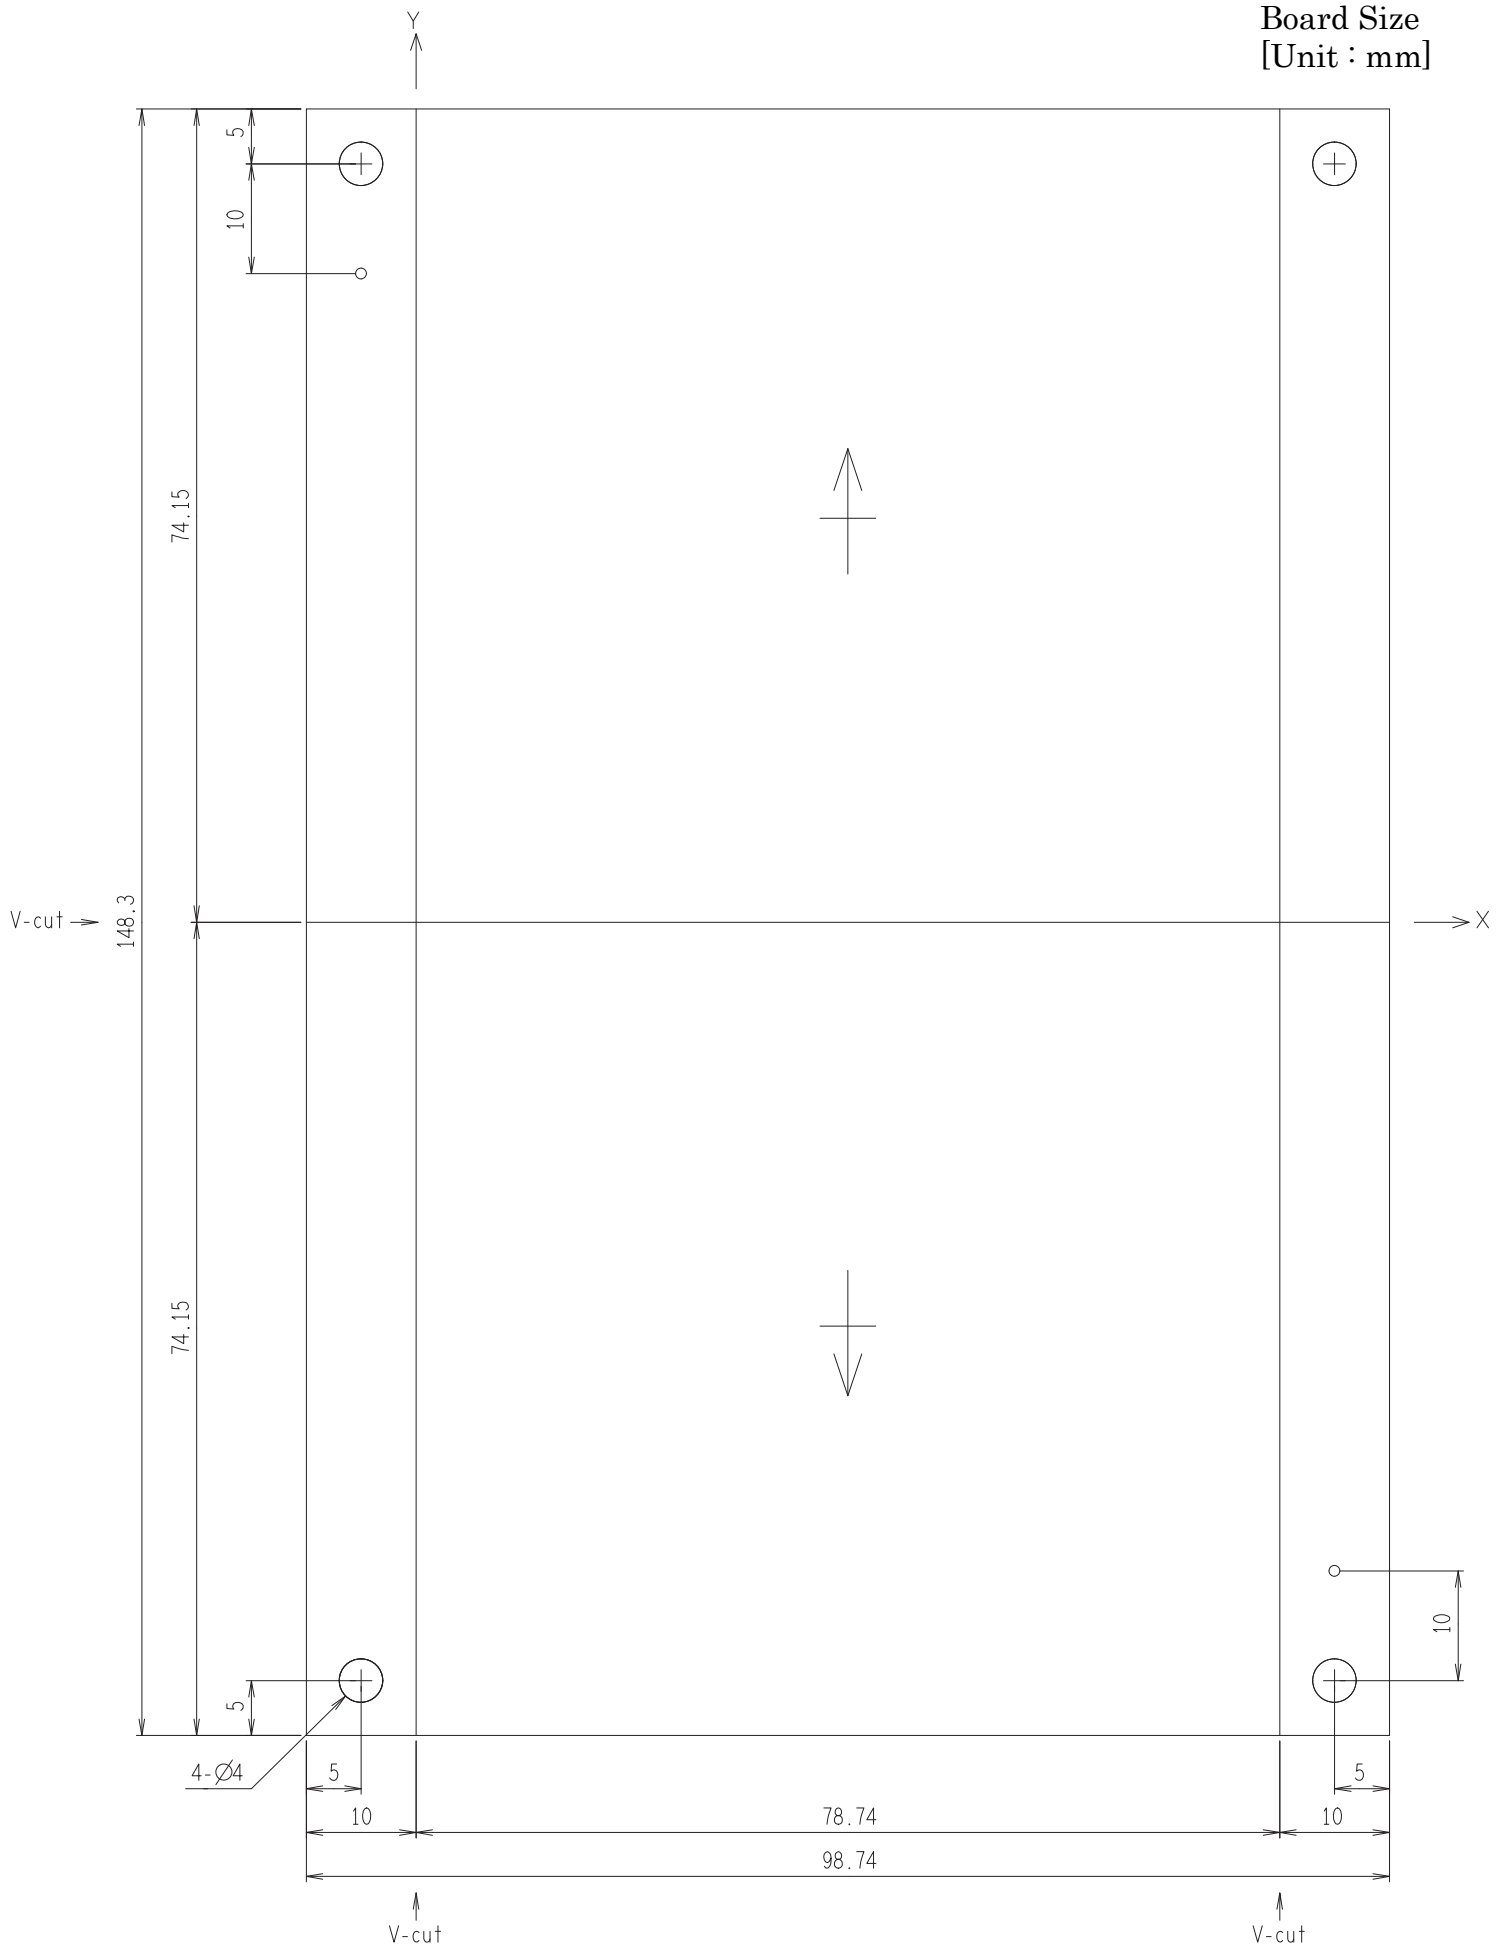

Board Size
[Unit : mm]

RX72T CPU Card (RTK0EMX990C00000BJ)
PWB Pattern Drawing

Component side view

Board Size
 [Unit : mm]

Board Size
[Unit : mm]

Revision History

Rev.	Date	Description	
		Page	Summary
1.00	Nov. 21, 2018	-	First edition issued