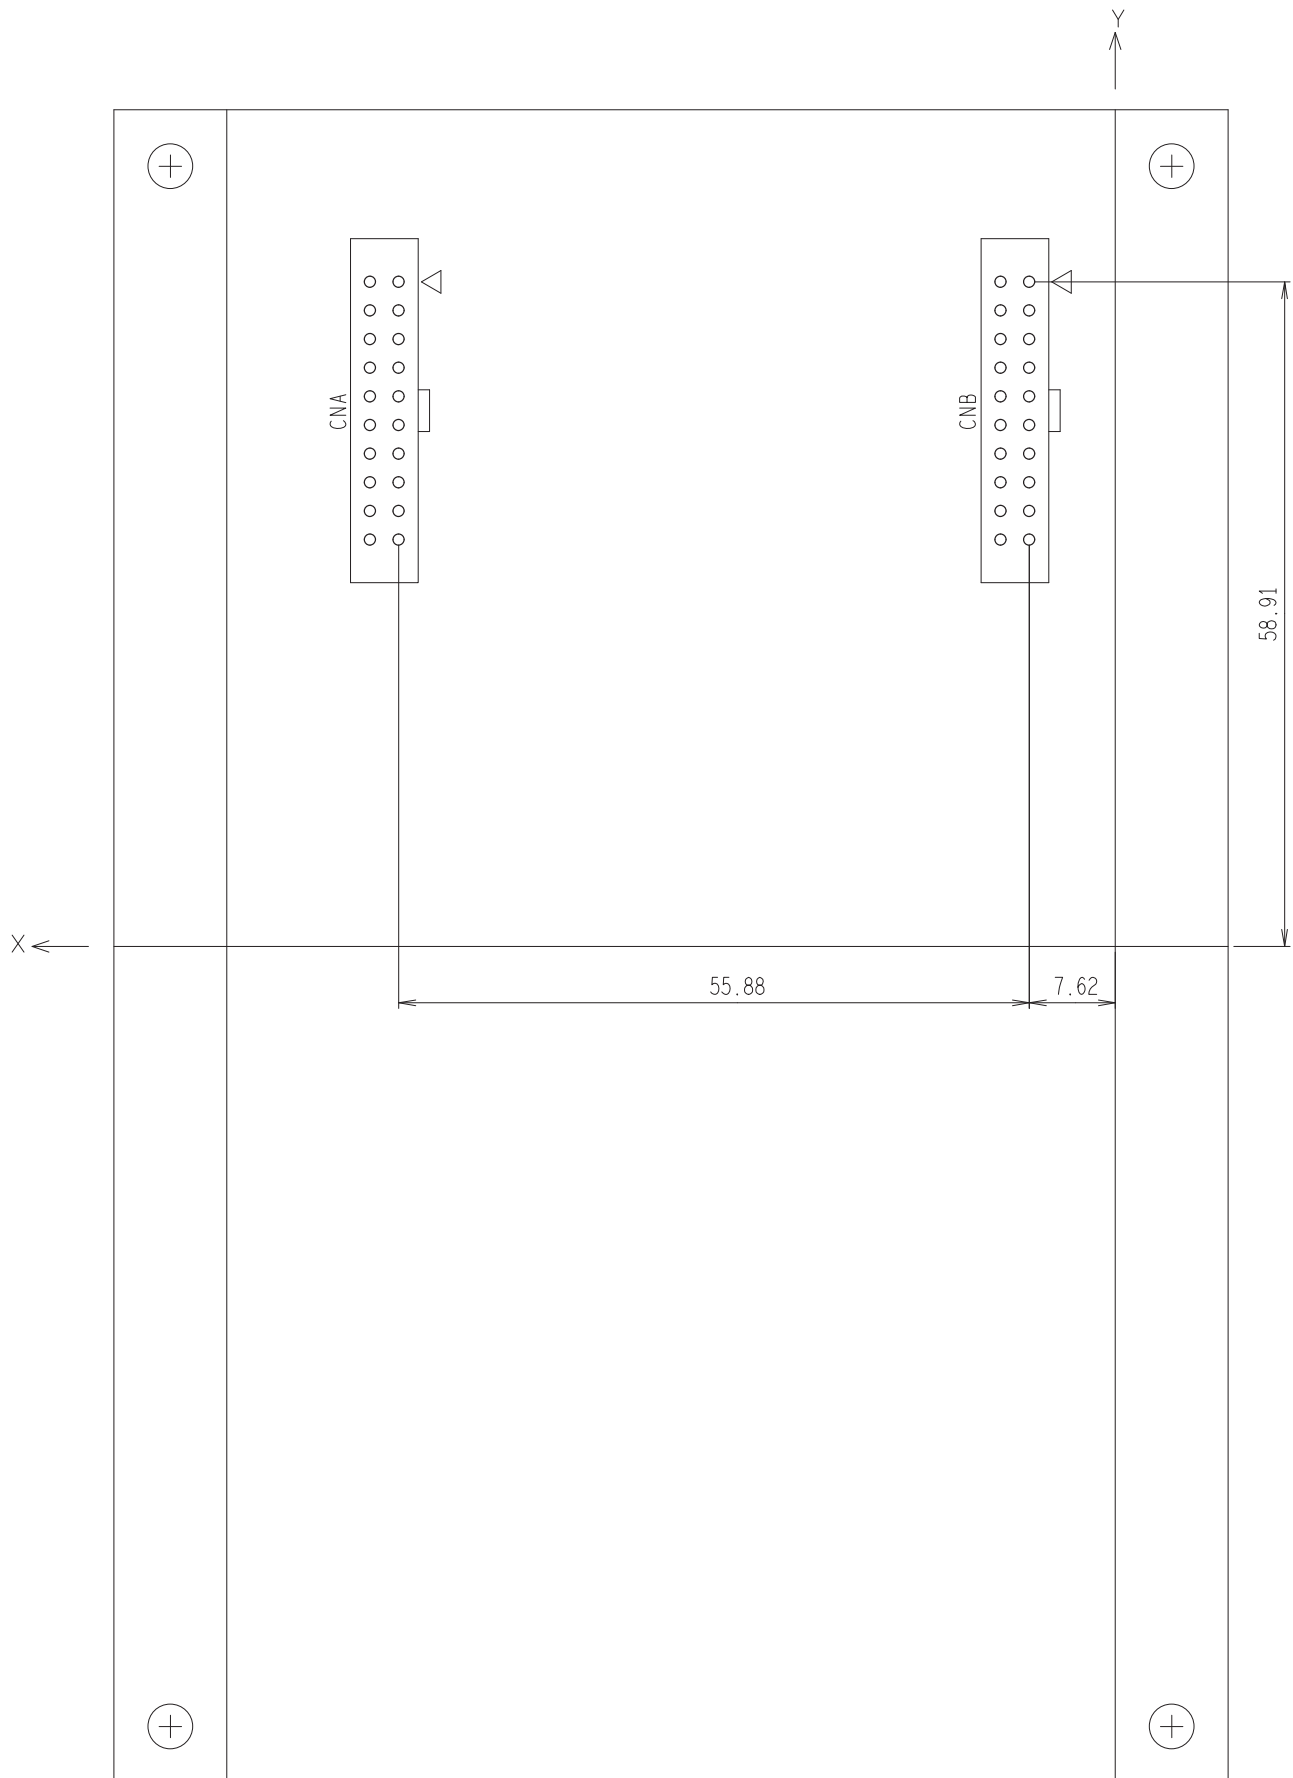

Board Size
[Unit : mm]

RX72T CPU Card (RTK0EMX990C00000BJ)
PWB Pattern Drawing

Component side view

Board Size
 [Unit : mm]

Board Size
[Unit : mm]

Revision History

Rev.	Date	Description	
		Page	Summary
1.00	Nov. 21, 2018	-	First edition issued