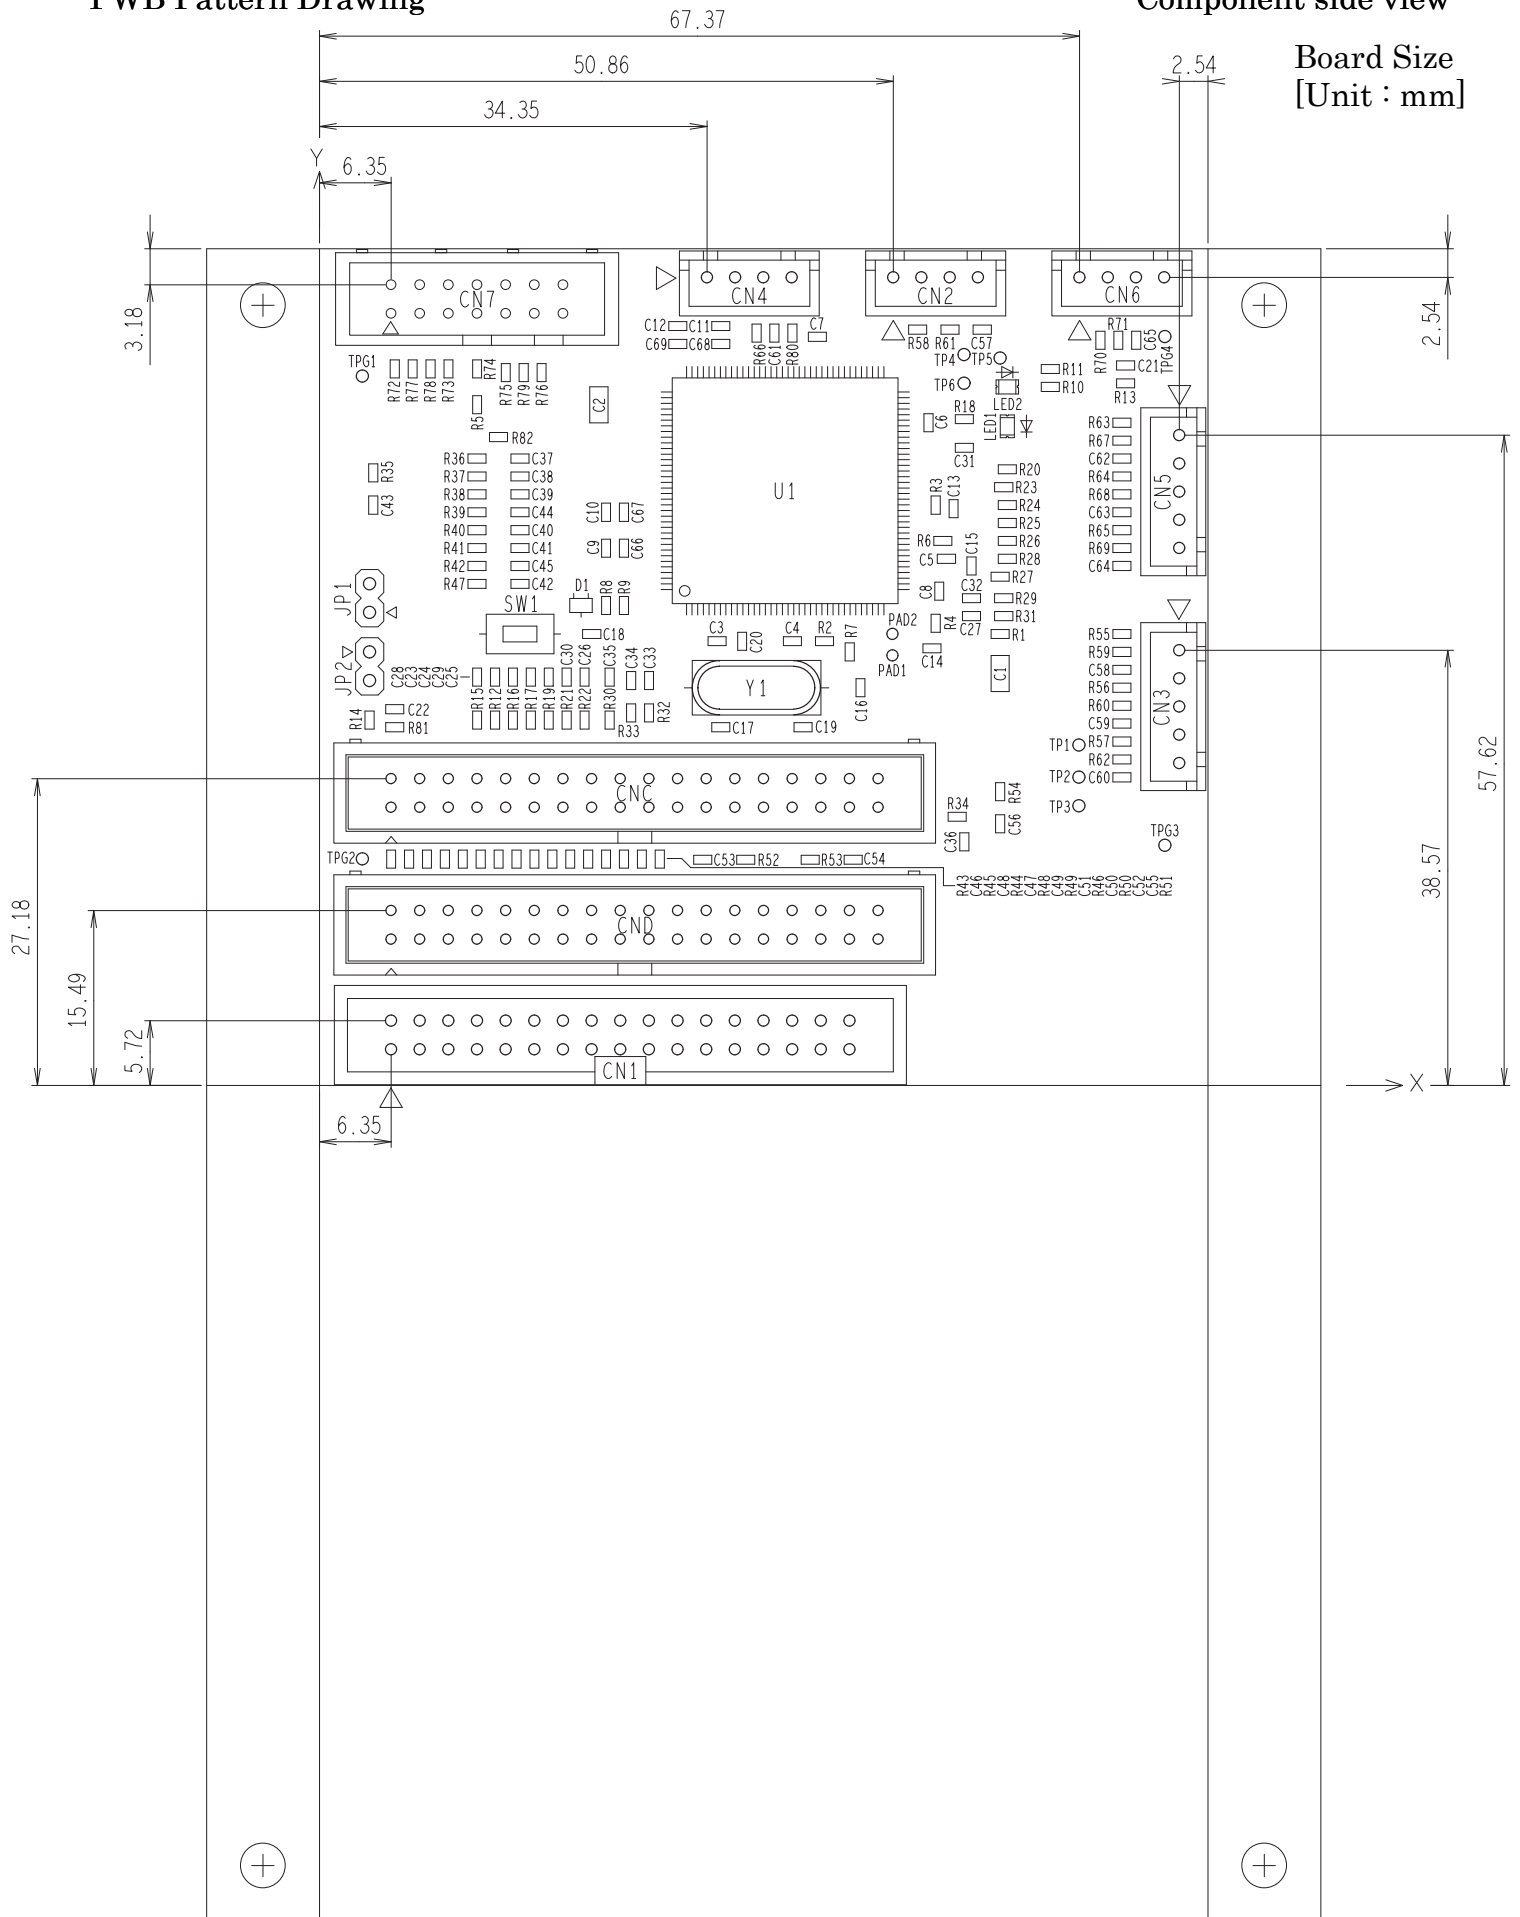

Board Size
[Unit : mm]

RX72T CPU Card (RTK0EMX990C00000BJ)
PWB Pattern Drawing

Component side view

Board Size
 [Unit : mm]

Board Size
[Unit : mm]

Revision History

Rev.	Date	Description	
		Page	Summary
1.00	Nov. 21, 2018	-	First edition issued