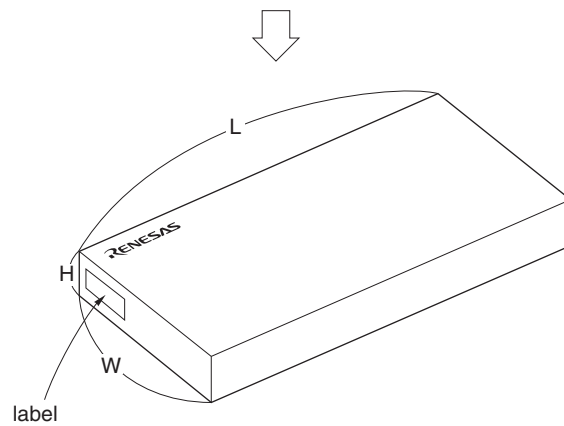

TRAY PACKING

1. CONTAINER

2. DRY PACK

3. INNER BOX

LABEL POSITION	SIDE OF BOX
INNER BOX	DIMENSION (W x L x H) 175 x 375 x 75 (mm)