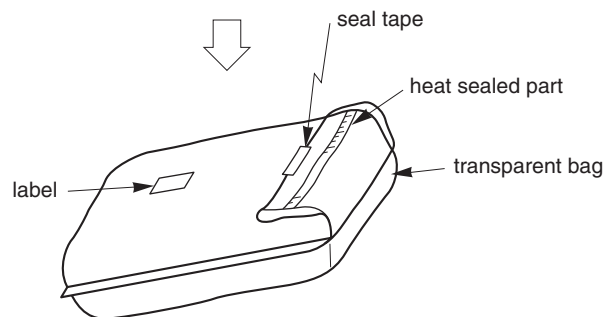

TRAY PACKING

1. CONTAINER

2. DRY PACK

3. INNER BOX

LABEL POSITION	SIDE OF BOX
INNER BOX	DIMENSION (W x L x H) 175 x 375 x 75 (mm)