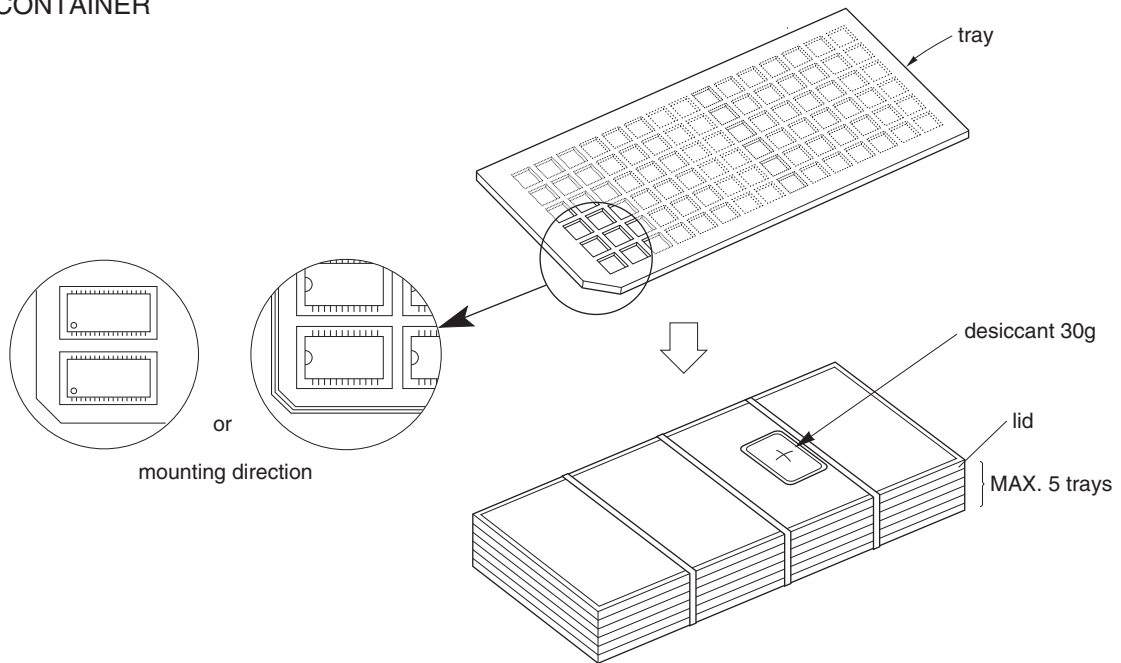

TRAY PACKING

1. CONTAINER

2. DRY PACK

3. INNER BOX

LABEL POSITION	SIDE OF BOX
INNER BOX	DIMENSION (W x L x H) 175 x 375 x 75 (mm)