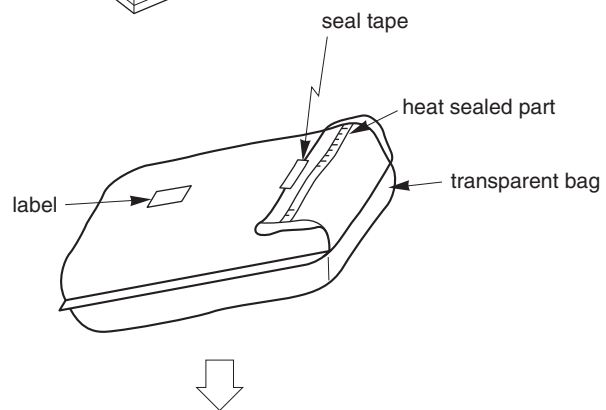

TRAY PACKING

1. CONTAINER

2. PACKING

3. INNER BOX

LABEL POSITION	SIDE OF BOX
INNER BOX	DIMENSION (W x L x H) 175 x 375 x 75 (mm)