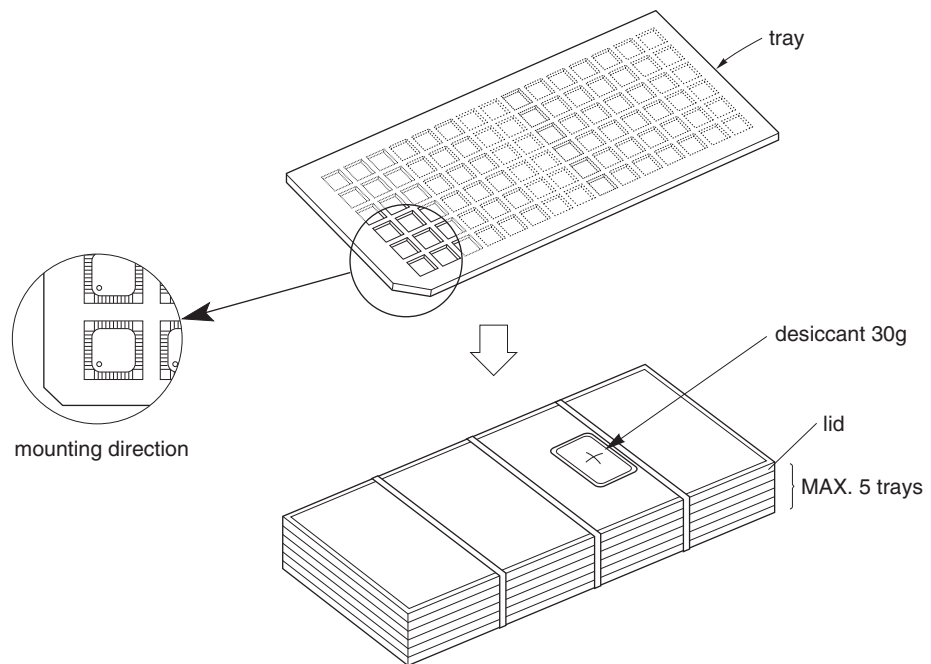

TRAY PACKING

1. CONTAINER

2. PACKING

3. INNER BOX

LABEL POSITION	SIDE OF BOX
INNER BOX	DIMENSION (W x L x H) 175 x 375 x 75 (mm)