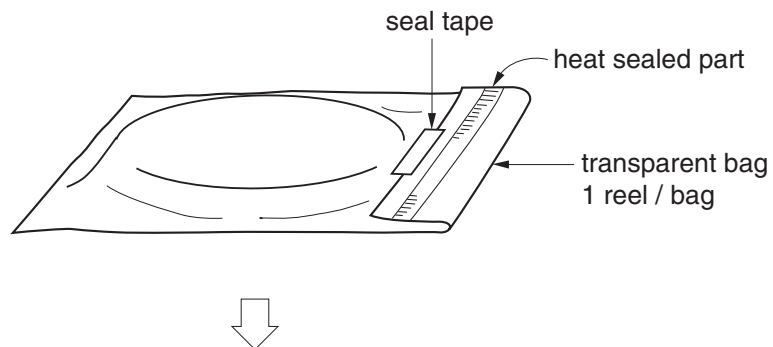

# EMBOSSED TAPE PACKING

## 3. INNER BOX

Inner box dimension	W x L x H : 340 x 340 x 65 (mm)
Quantity (reel)	1
Label position	Side of box
Label	Product name, Quantity, Lot number, Class