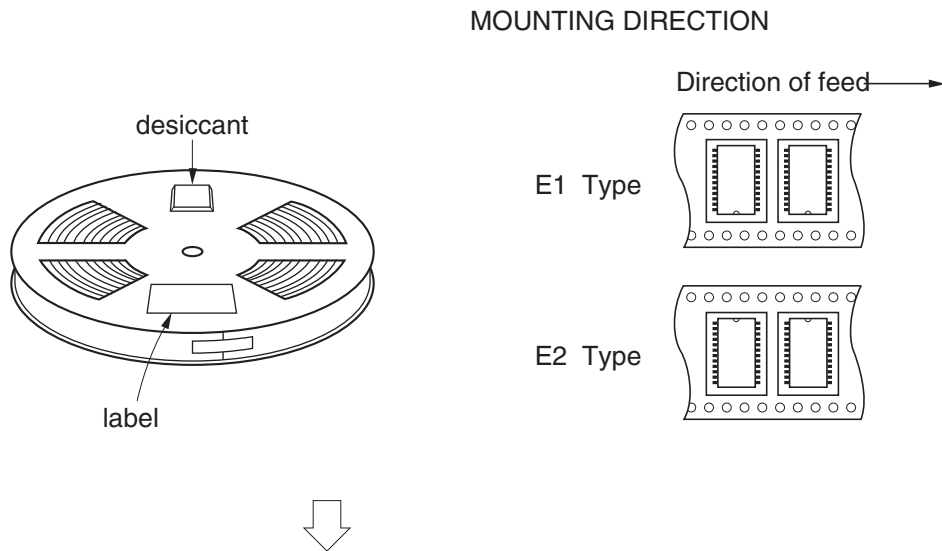

# EMBOSSED TAPE PACKING

## 2. PACK

## 3. INNER BOX

Inner box dimension	W x L x H : 340 x 340 x 65 (mm)
Quantity (reel)	1
Label position	Side of box
Label	Product name, Quantity, Lot number, Class