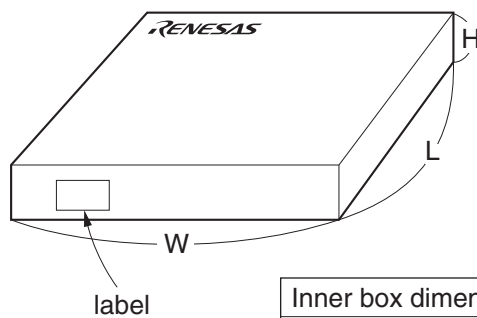

# EMBOSSED TAPE PACKING

## 1. CONTAINER

## 2. PACK

## 3. INNER BOX

Inner box dimension	W x L x H : 340 x 340 x 65 (mm)
Quantity (reel)	1
Label position	Side of box
Label	Product name, Quantity, Lot number, Class