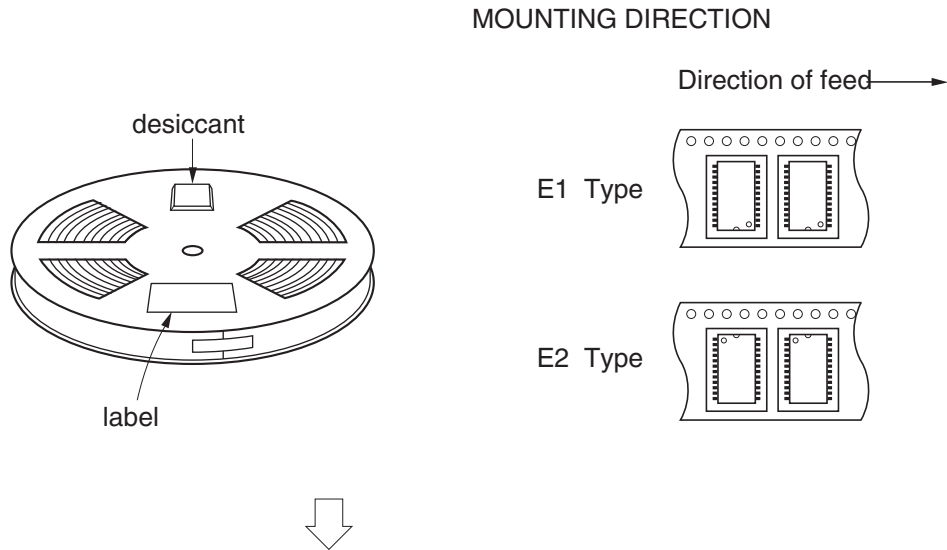

# EMBOSSED TAPE PACKING

## 2. PACK

## 3. INNER BOX

Inner box dimension	W x L x H : 340 x 340 x 65 (mm)
Quantity (reel)	1
Label position	Side of box
Label	Product name, Quantity, Lot number, Class