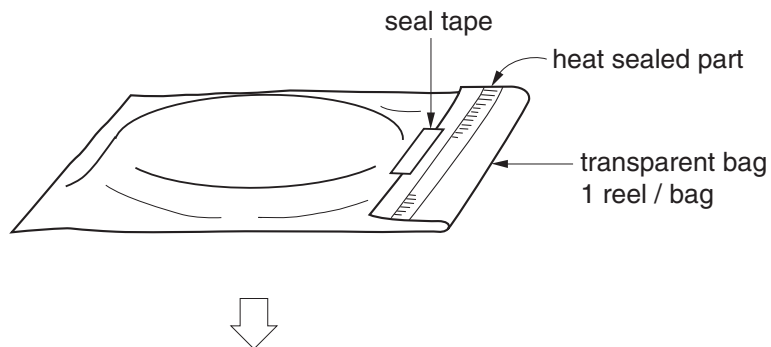

# EMBOSSED TAPE PACKING

## 3. INNER BOX

Inner box dimension	W x L x H : 340 x 340 x 65 (mm)
Quantity (reel)	1
Label position	Side of box
Label	Product name, Quantity, Lot number, Class