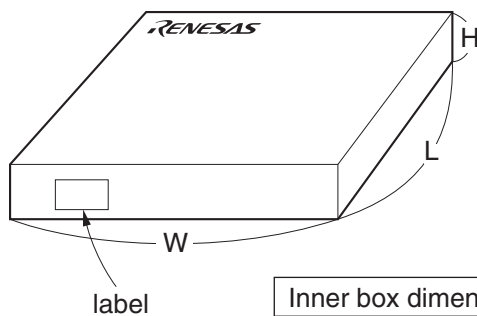

# EMBOSSED TAPE PACKING

## 1. CONTAINER

## 3. INNER BOX

Inner box dimension	W x L x H : 340 x 340 x 65 (mm)
Quantity (reel)	1
Label position	Side of box
Label	Product name, Quantity, Lot number, Class