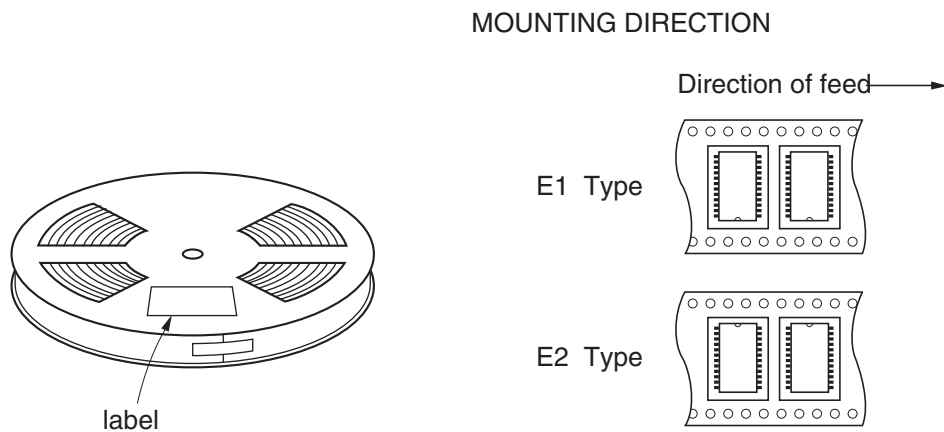

# EMBOSSED TAPE PACKING

## 2. INNER BOX

Inner box dimension	W x L x H : 340 x 340 x 65 (mm)
Quantity (reel)	1
Label position	Side of box
Label	Product name, Quantity, Lot number, Class