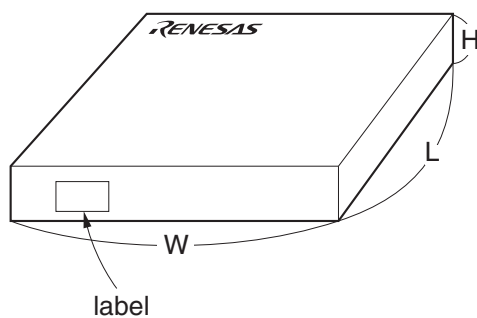

# EMBOSSED TAPE PACKING

## 1. CONTAINER

## 2. INNER BOX

Inner box dimension	W x L x H : 340 x 340 x 65 (mm)
Quantity (reel)	1
Label position	Side of box
Label	Product name, Quantity, Lot number, Class