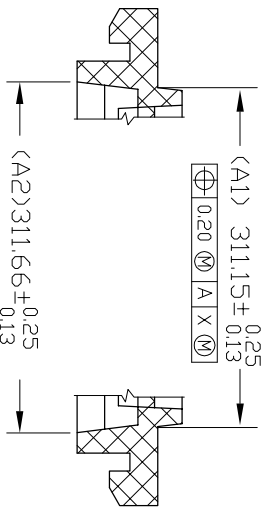

TOLERANCES UNLESS
OTHERWISE SPECIFIED
DECIMAL : X \pm .25
.XX \pm .13
ANGLE : \pm
ANGULAR : \pm

IDT
www.IDT.com
6024 Silver Creek Valley Road,
San Jose, CA 95138
PHONE: (408) 284-8200
FAX: (408) 284-3572

TITLE:		NR/NRG 36 SHIPPING TRAY		SCALE	N/A
STOCK NO.	N/A	DRAWING NO.	MSC-7006-A	REV	00
DO NOT SCALE DRAWING		SHEET 1 OF 2			

SECTION A-A

SECTION H-H

SECTION J-J

SECTION B-B

TOLERANCES UNLESS OTHERWISE SPECIFIED
 DECIMAL : X ±.25
 .XX ±.13
 .XXX ±
 ANGLE : ±
 ANGULAR : ±

6024 Silver Creek Valley Road,
 San Jose, CA 95138
 PHONE: (408) 284-8200
 FAX: (408) 284-3572

TITLE:		NR/NRG 36 SHIPPING TRAY		SCALE	
STOCK NO.		DRAWING NO.		N/A	
N/A		MSC-7006-A		REV	
DO NOT SCALE DRAWING		SHEET 2 OF 2		N/A	