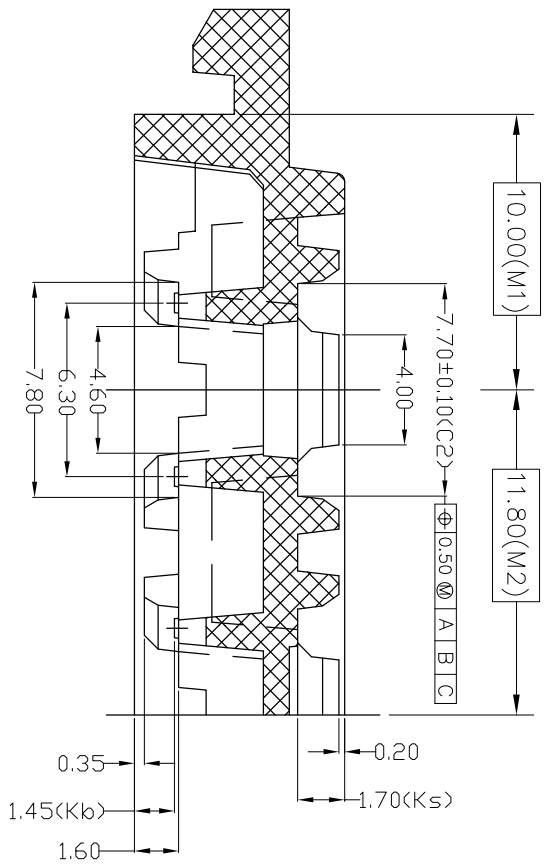

TOLERANCES UNLESS
OTHERWISE SPECIFIED
DECIMAL : X \pm .25
.XX \pm .13
ANGLE : \pm
ANGULAR : \pm

IDT
www.IDT.com
6024 Silver Creek Valley Road,
San Jose, CA 95138
PHONE: (408) 284-8200
FAX: (408) 284-3572

TITLE:		NR/NRG 36 SHIPPING TRAY		SCALE	N/A
STOCK NO.	N/A	DRAWING NO.	MSC-7006-A	REV	00
DO NOT SCALE DRAWING		SHEET 1 OF 2			

SECTION A-A

SECTION H-H

SECTION J-J

SECTION B-B

TOLERANCES UNLESS OTHERWISE SPECIFIED
 DECIMAL : X ±.25
 .XX ±.13
 .XXX ±
 ANGLE : ±
 ANGULAR : ±

6024 Silver Creek Valley Road,
 San Jose, CA 95138
 PHONE: (408) 284-8200
 FAX: (408) 284-3572

TITLE:		NR/NRG 36 SHIPPING TRAY		SCALE	
STOCK NO.		DRAWING NO.		N/A	
N/A		MSC-7006-A		REV	
DO NOT SCALE DRAWING		SHEET 2 OF 2		N/A	