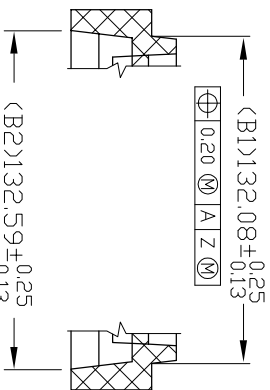

TOLERANCES UNLESS
OTHERWISE SPECIFIED
DECIMAL : X \pm .25
.XX \pm .13
ANGLE : \pm
ANGULAR : \pm

IDT
www.IDT.com
6024 Silver Creek Valley Road,
San Jose, CA 95138
PHONE: (408) 284-8200
FAX: (408) 284-3572

TITLE:		NR/NRG 36 SHIPPING TRAY		SCALE	N/A
STOCK NO.	N/A	DRAWING NO.	MSC-7006-A	REV	00
DO NOT SCALE DRAWING		SHEET 1 OF 2			

SECTION A-A

SECTION H-H

SECTION J-J

SECTION B-B

TOLERANCES UNLESS OTHERWISE SPECIFIED
 DECIMAL : X ±.25
 .XX ±.13
 .XXX ±
 ANGLE : ±
 ANGULAR : ±

6024 Silver Creek Valley Road,
 San Jose, CA 95138
 PHONE: (408) 284-8200
 FAX: (408) 284-3572

TITLE:		NR/NRG 36 SHIPPING TRAY		SCALE	
STOCK NO.		DRAWING NO.		N/A	
N/A		MSC-7006-A		REV	
DO NOT SCALE DRAWING		SHEET 2 OF 2		N/A	