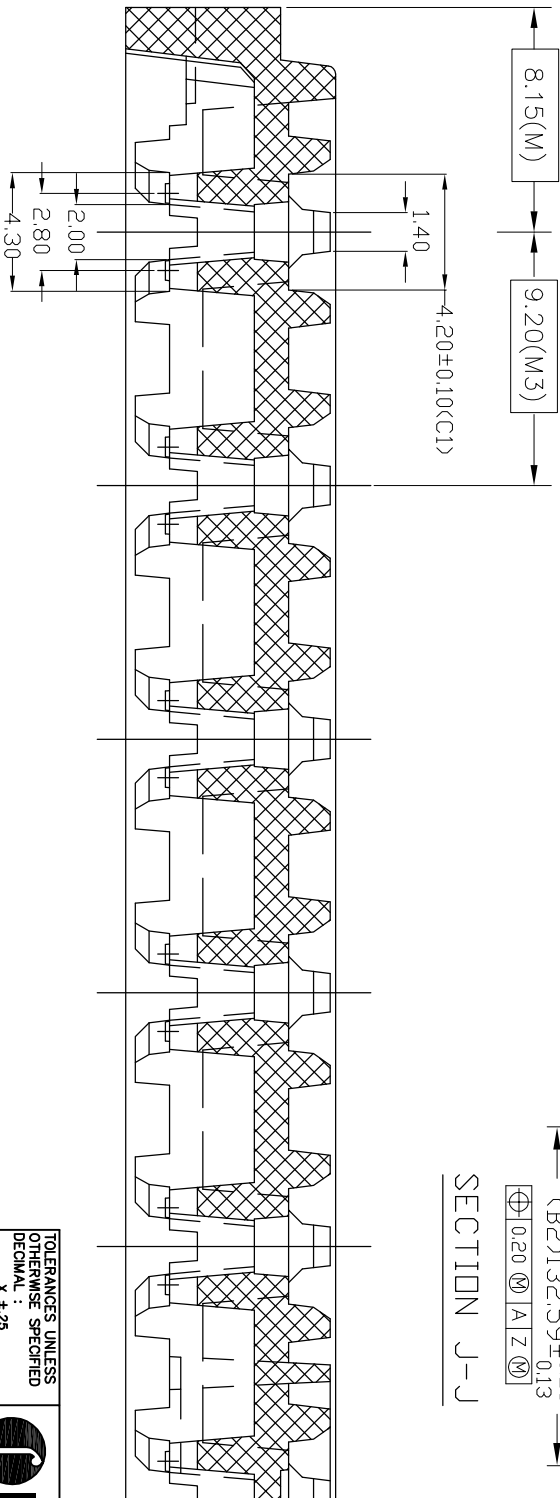

TOLERANCES UNLESS
OTHERWISE SPECIFIED
DECIMAL : X \pm .25
.XX \pm .13
ANGLE : \pm
ANGULAR : \pm

IDT
www.IDT.com
6024 Silver Creek Valley Road,
San Jose, CA 95138
PHONE: (408) 284-8200
FAX: (408) 284-3572

TITLE:		NR/NRG 36 SHIPPING TRAY		SCALE	N/A
STOCK NO.	N/A	DRAWING NO.	MSC-7006-A	REV	00
DO NOT SCALE DRAWING		SHEET 1 OF 2			

SECTION A-A

SECTION H-H

SECTION J-J

SECTION B-B

TOLERANCES UNLESS OTHERWISE SPECIFIED
 DECIMAL : X ±.25
 .XX ±.13
 .XXX ±
 ANGLE : ±
 ANGULAR : ±

6024 Silver Creek Valley Road,
 San Jose, CA 95138
 PHONE: (408) 284-8200
 FAX: (408) 284-3572

TITLE:		NR/NRG 36 SHIPPING TRAY		SCALE	
STOCK NO.		DRAWING NO.		N/A	
N/A		MSC-7006-A		REV	
DO NOT SCALE DRAWING		SHEET 2 OF 2		N/A	