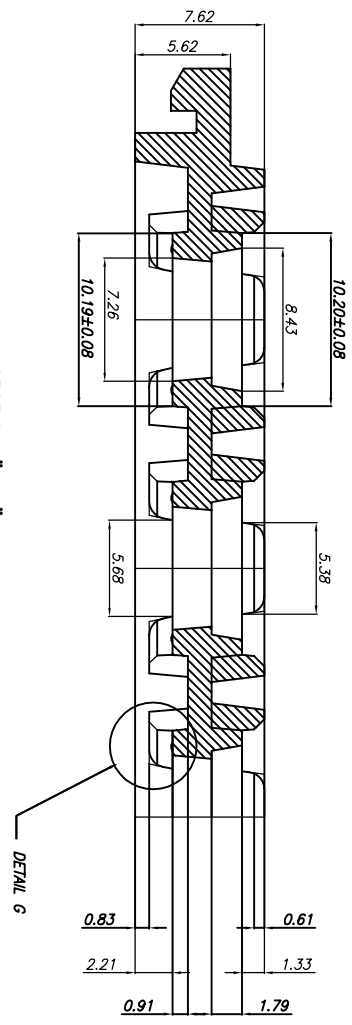

TITLE:
 NL/NLG 68/72/88 & NO/NQG
 132 SHIPPING TRAY

SCALE
 N/A

STOCK NO.	N/A	DRAWING NO.	MSC-7035-A	REV	00
DO NOT SCALE DRAWING		SHEET 1	OF 3		

SECTION "A-A"
(SCALE:5/1)

SECTION "B-B"
(SCALE:5/1)

TRAY STACKING DETAIL
(SCALE:4/1)

SLIP LOCK
(SCALE:5/1)

VACUUM CELL
(SCALE:5/1)

STOPPER DETAILS
(SCALE:5/1)

DETAIL "K"
(SCALE:5/1)

TOLERANCES UNLESS OTHERWISE SPECIFIED
 DECIMAL : X ±.25
 .XX ±.13
 .XXX ±.13
 ANGLE : ±
 ANGULAR : ±

6024 Silver Creek Valley Road,
 San Jose, CA 95138
 PHONE: (408) 284-8200
 FAX: (408) 284-3572

TITLE:	NL/NLG 68/72/88 & NQ/NQG 132 SHIPPING TRAY	SCALE	N/A
STOCK NO.	N/A	SIZE	N/A
DRAWING NO.	MSC-7035-A	REV	00
DO NOT SCALE DRAWING	SHEET 2 OF 3		

BOTTOM VIEW

DETAIL "G"
SCALE:10/1

TOP VIEW
SCALE:3/1

BOTTOM VIEW
SCALE:3/1

TITLE: NL/NLG 68/72/88 & NQ/NQG 132 SHIPPING TRAY		SCALE N/A	
STOCK NO. N/A	DRAWING NO. MSC-7035-A	REV 00	SCALE N/A
DO NOT SCALE DRAWING		SHEET 3 OF 3	