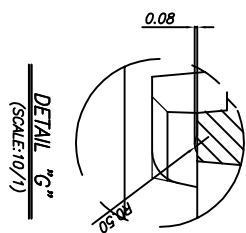

TITLE:
 NL/NLG 68/72/88 & NO/NQG
 132 SHIPPING TRAY

SCALE
 N/A

STOCK NO.	N/A	DRAWING NO.	MSC-7035-A	REV	00
DO NOT SCALE DRAWING		SHEET 1	OF 3		

SECTION "A-A"
(SCALE:5/1)

SECTION "B-B"
(SCALE:5/1)

TRAY STACKING DETAIL
(SCALE:4/1)

SLIP LOCK
(SCALE:5/1)

VACUUM CELL
(SCALE:5/1)

STOPPER DETAILS
(SCALE:5/1)

DETAIL "K"
(SCALE:5/1)

TOLERANCES UNLESS OTHERWISE SPECIFIED
 DECIMAL : X ±.25
 .XX ±.13
 .XXX ±.13
 ANGLE : ±
 ANGULAR : ±

6024 Silver Creek Valley Road,
 San Jose, CA 95138
 PHONE: (408) 284-8200
 FAX: (408) 284-3572

TITLE:	NL/NLG 68/72/88 & NQ/NQG 132 SHIPPING TRAY	SCALE	N/A
STOCK NO.	N/A	SIZE	N/A
DRAWING NO.	MSC-7035-A	REV	00
DO NOT SCALE DRAWING	SHEET 2 OF 3		

BOTTOM VIEW

DETAIL "G"
SCALE:10/1

TOP VIEW
SCALE:3/1

BOTTOM VIEW
SCALE:3/1