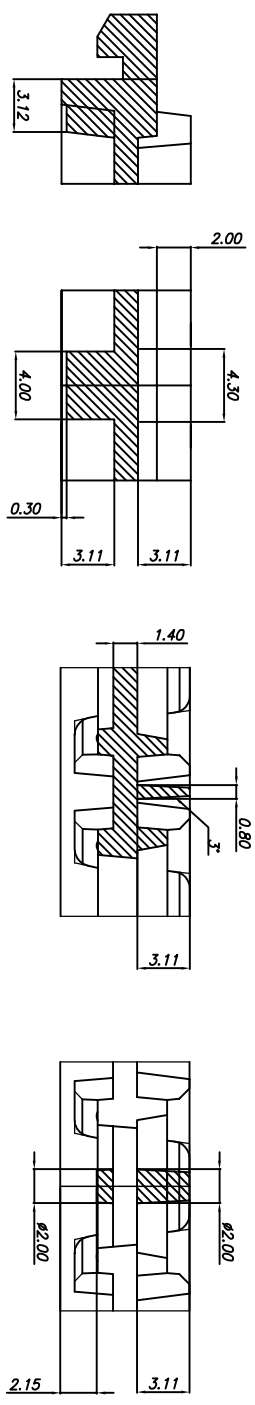

TOLERANCES UNLESS
 OTHERWISE SPECIFIED
 DECIMAL : X ±.25
 .XX ±.13
 .XXX ±
 ANGLE : ±
 ANGULAR : ±

IDT
 www.IDT.com

6024 Silver Creek Valley Road,
 San Jose, CA 95138
 PHONE: (408) 284-8200
 FAX: (408) 284-3572

TITLE:
 NL/NLG 68/72/88 & NO/NQG
 132 SHIPPING TRAY

SCALE
 N/A

STOCK NO.	N/A	DRAWING NO.	MSC-7035-A	REV	00
DO NOT SCALE DRAWING		SHEET 1	OF 3		

SECTION "A-A"
(SCALE:5/1)

SECTION "B-B"
(SCALE:5/1)

TRAY STACKING DETAIL
(SCALE:4/1)

SLIP LOCK
(SCALE:5/1)

VACUUM CELL
(SCALE:5/1)

STOPPER DETAILS
(SCALE:5/1)

DETAIL "K"
(SCALE:5/1)

TOLERANCES UNLESS OTHERWISE SPECIFIED
 DECIMAL : X ±.25
 .XX ±.13
 .XXX ±.13
 ANGLE : ±
 ANGULAR : ±

6024 Silver Creek Valley Road,
 San Jose, CA 95138
 PHONE: (408) 284-8200
 FAX: (408) 284-3572

TITLE:	NL/NLG 68/72/88 & NQ/NQG 132 SHIPPING TRAY	SCALE	N/A
STOCK NO.	N/A	SIZE	N/A
DRAWING NO.	MSC-7035-A	REV	00
DO NOT SCALE DRAWING	SHEET 2 OF 3		

BOTTOM VIEW

DETAIL "G"
SCALE:10/1

TOP VIEW
SCALE:3/1

BOTTOM VIEW
SCALE:3/1