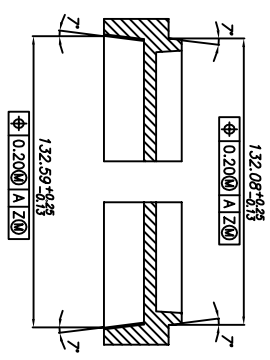

TITLE:
 NL/NLG 68/72/88 & NO/NQG
 132 SHIPPING TRAY

SCALE
 N/A

STOCK NO.	N/A	DRAWING NO.	MSC-7035-A	REV	00
DO NOT SCALE DRAWING		SHEET 1	OF 3		

SECTION "A-A"
(SCALE:5/1)

SECTION "B-B"
(SCALE:5/1)

TRAY STACKING DETAIL
(SCALE:4/1)

SLIP LOCK
(SCALE:5/1)

VACUUM CELL
(SCALE:5/1)

STOPPER DETAILS
(SCALE:5/1)

DETAIL "K"
(SCALE:5/1)

TOLERANCES UNLESS OTHERWISE SPECIFIED
 DECIMAL : X ±.25
 .XX ±.13
 .XXX ±.13
 ANGLE : ±
 ANGULAR : ±

6024 Silver Creek Valley Road,
 San Jose, CA 95138
 PHONE: (408) 284-8200
 FAX: (408) 284-3572

TITLE:	NL/NLG 68/72/88 & NQ/NQG 132 SHIPPING TRAY	SCALE	N/A
STOCK NO.	N/A	SIZE	N/A
DRAWING NO.	MSC-7035-A	REV	00
DO NOT SCALE DRAWING	SHEET 2 OF 3		

BOTTOM VIEW

DETAIL "G"
SCALE:10/1

TOP VIEW
SCALE:3/1

BOTTOM VIEW
SCALE:3/1

TITLE: NL/NLG 68/72/88 & NQ/NQG 132 SHIPPING TRAY		SCALE N/A	
STOCK NO. N/A	DRAWING NO. MSC-7035-A	REV 00	SCALE N/A
DO NOT SCALE DRAWING		SHEET 3 OF 3	