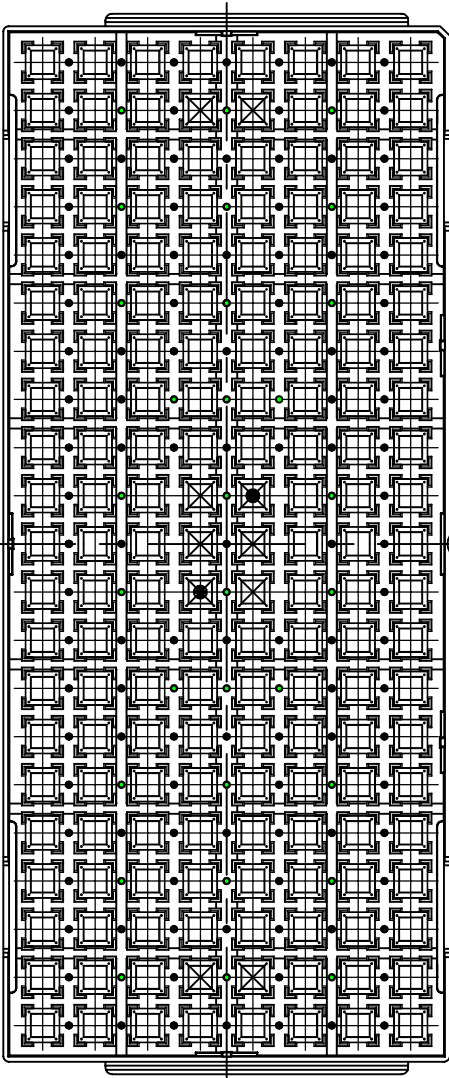

TITLE:
 NL/NLG 68/72/88 & NO/NQG
 132 SHIPPING TRAY

SCALE
 N/A

STOCK NO.	N/A	DRAWING NO.	MSC-7035-A	REV	00
DO NOT SCALE DRAWING		SHEET 1	OF 3		

SECTION "A-A"
(SCALE:5/1)

SECTION "B-B"
(SCALE:5/1)

TRAY STACKING DETAIL
(SCALE:4/1)

SLIP LOCK
(SCALE:5/1)

VACUUM CELL
(SCALE:5/1)

STOPPER DETAILS
(SCALE:5/1)

DETAIL "K"
(SCALE:5/1)

TOLERANCES UNLESS OTHERWISE SPECIFIED
 DECIMAL : X ±.25
 .XX ±.13
 .XXX ±.13
 ANGLE : ±
 ANGULAR : ±

6024 Silver Creek Valley Road,
 San Jose, CA 95138
 PHONE: (408) 284-8200
 FAX: (408) 284-3572

TITLE:	NL/NLG 68/72/88 & NQ/NQG 132 SHIPPING TRAY	SCALE	N/A
STOCK NO.	N/A	SIZE	N/A
DRAWING NO.	MSC-7035-A	REV	00
DO NOT SCALE DRAWING	SHEET 2 OF 3		

BOTTOM VIEW

DETAIL "G"
SCALE:10/1

TOP VIEW
SCALE:3/1

BOTTOM VIEW
SCALE:3/1