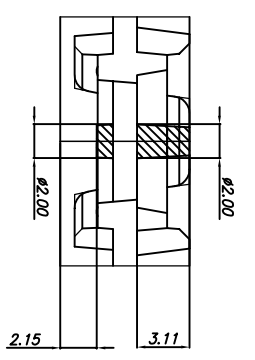

TITLE:
 NL/NLG 68/72/88 & NO/NQG
 132 SHIPPING TRAY

SCALE
 N/A

STOCK NO.	N/A	DRAWING NO.	MSC-7035-A	REV	00
DO NOT SCALE DRAWING		SHEET 1	OF 3		

SECTION "A-A"
(SCALE:5/1)

SECTION "B-B"
(SCALE:5/1)

TRAY STACKING DETAIL
(SCALE:4/1)

SLIP LOCK
(SCALE:5/1)

VACUUM CELL
(SCALE:5/1)

STOPPER DETAILS
(SCALE:5/1)

DETAIL "K"
(SCALE:5/1)

TOLERANCES UNLESS OTHERWISE SPECIFIED
 DECIMAL : X ±.25
 .XX ±.13
 .XXX ±.13
 ANGLE : ±
 ANGULAR : ±

6024 Silver Creek Valley Road,
 San Jose, CA 95138
 PHONE: (408) 284-8200
 FAX: (408) 284-3572

TITLE:	NL/NLG 68/72/88 & NQ/NQG 132 SHIPPING TRAY	SCALE	N/A
STOCK NO.	N/A	SIZE	N/A
DRAWING NO.	MSC-7035-A	REV	00
DO NOT SCALE DRAWING	SHEET 2 OF 3		

BOTTOM VIEW

DETAIL "G"
SCALE:10/1

TOP VIEW
SCALE:3/1

BOTTOM VIEW
SCALE:3/1

TITLE: NL/NLG 68/72/88 & NQ/NQG 132 SHIPPING TRAY		SCALE N/A	
STOCK NO. N/A	DRAWING NO. MSC-7035-A	REV 00	SCALE N/A
DO NOT SCALE DRAWING		SHEET 3 OF 3	