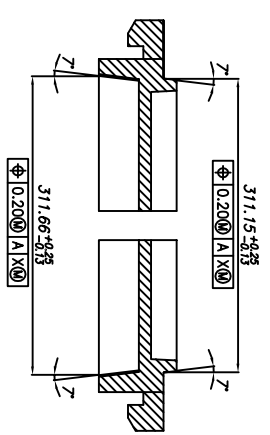

TITLE:
 NL/NLG 68/72/88 & NO/NQG
 132 SHIPPING TRAY

SCALE
 N/A

STOCK NO.	N/A	DRAWING NO.	MSC-7035-A	REV	00
DO NOT SCALE DRAWING		SHEET 1	OF 3		

SECTION "A-A"
(SCALE:5/1)

SECTION "B-B"
(SCALE:5/1)

TRAY STACKING DETAIL
(SCALE:4/1)

SLIP LOCK
(SCALE:5/1)

VACUUM CELL
(SCALE:5/1)

STOPPER DETAILS
(SCALE:5/1)

DETAIL "K"
(SCALE:5/1)

TOLERANCES UNLESS OTHERWISE SPECIFIED
 DECIMAL : X ±.25
 .XX ±.13
 .XXX ±.13
 ANGLE : ±
 ANGULAR : ±

6024 Silver Creek Valley Road,
 San Jose, CA 95138
 PHONE: (408) 284-8200
 FAX: (408) 284-3572

TITLE:	NL/NLG 68/72/88 & NQ/NQG 132 SHIPPING TRAY	SCALE	N/A
STOCK NO.	N/A	SIZE	N/A
DRAWING NO.	MSC-7035-A	REV	00
DO NOT SCALE DRAWING	SHEET 2 OF 3		

BOTTOM VIEW

DETAIL "G"
SCALE:10/1

TOP VIEW
SCALE:3/1

BOTTOM VIEW
SCALE:3/1

TITLE: NL/NLG 68/72/88 & NQ/NQG 132 SHIPPING TRAY		SCALE N/A	
STOCK NO. N/A	DRAWING NO. MSC-7035-A	REV 00	SCALE N/A
DO NOT SCALE DRAWING		SHEET 3 OF 3	