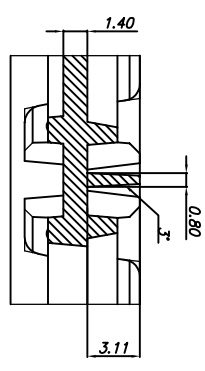

TITLE:
 NL/NLG 68/72/88 & NO/NQG
 132 SHIPPING TRAY

SCALE
 N/A

STOCK NO.	N/A	DRAWING NO.	MSC-7035-A	REV	00
DO NOT SCALE DRAWING		SHEET 1	OF 3		

SECTION "A-A"
(SCALE:5/1)

SECTION "B-B"
(SCALE:5/1)

TRAY STACKING DETAIL
(SCALE:4/1)

SLIP LOCK
(SCALE:5/1)

VACUUM CELL
(SCALE:5/1)

STOPPER DETAILS
(SCALE:5/1)

DETAIL "K"
(SCALE:5/1)

TOLERANCES UNLESS OTHERWISE SPECIFIED
 DECIMAL : X ±.25
 .XX ±.13
 .XXX ±.13
 ANGLE : ±
 ANGULAR : ±

6024 Silver Creek Valley Road,
 San Jose, CA 95138
 PHONE: (408) 284-8200
 FAX: (408) 284-3572

TITLE:	NL/NLG 68/72/88 & NQ/NQG 132 SHIPPING TRAY	SCALE	N/A
STOCK NO.	N/A	SIZE	N/A
DRAWING NO.	MSC-7035-A	REV	00
DO NOT SCALE DRAWING	SHEET 2 OF 3		

BOTTOM VIEW

DETAIL "G"
SCALE:10/1

TOP VIEW
SCALE:3/1

BOTTOM VIEW
SCALE:3/1

TITLE: NL/NLG 68/72/88 & NQ/NQG 132 SHIPPING TRAY		SCALE N/A	
STOCK NO. N/A	DRAWING NO. MSC-7035-A	REV 00	SCALE N/A
DO NOT SCALE DRAWING		SHEET 3 OF 3	