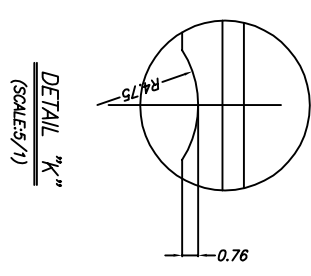

TITLE:
 NL/NLG 68/72/88 & NO/NQG
 132 SHIPPING TRAY

SCALE
 N/A

STOCK NO.	N/A	DRAWING NO.	MSC-7035-A	REV	00
DO NOT SCALE DRAWING		SHEET 1	OF 3		

SECTION "A-A"
(SCALE:5/1)

SECTION "B-B"
(SCALE:5/1)

TRAY STACKING DETAIL
(SCALE:4/1)

SLIP LOCK
(SCALE:5/1)

VACUUM CELL
(SCALE:5/1)

STOPPER DETAILS
(SCALE:5/1)

DETAIL "K"
(SCALE:5/1)

TOLERANCES UNLESS OTHERWISE SPECIFIED
 DECIMAL : X ±.25
 .XX ±.13
 .XXX ±.13
 ANGLE : ±
 ANGULAR : ±

6024 Silver Creek Valley Road,
 San Jose, CA 95138
 PHONE: (408) 284-8200
 FAX: (408) 284-3572

TITLE:	NL/NLG 68/72/88 & NQ/NQG 132 SHIPPING TRAY	SCALE	N/A
STOCK NO.	N/A	SIZE	N/A
DRAWING NO.	MSC-7035-A	REV	00
DO NOT SCALE DRAWING	SHEET 2 OF 3		

BOTTOM VIEW

DETAIL "G"
SCALE:10/1

TOP VIEW
SCALE:3/1

BOTTOM VIEW
SCALE:3/1