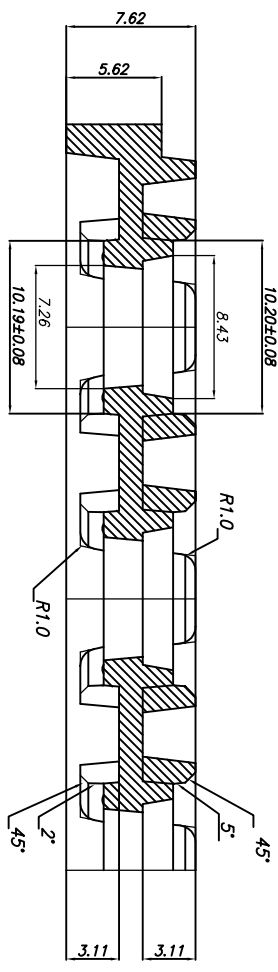

TITLE:
 NL/NLG 68/72/88 & NO/NQG
 132 SHIPPING TRAY

SCALE
 N/A

STOCK NO.	N/A	DRAWING NO.	MSC-7035-A	REV	00
DO NOT SCALE DRAWING		SHEET 1	OF 3		

SECTION "A-A"
(SCALE:5/1)

SECTION "B-B"
(SCALE:5/1)

TRAY STACKING DETAIL
(SCALE:4/1)

SLIP LOCK
(SCALE:5/1)

VACUUM CELL
(SCALE:5/1)

STOPPER DETAILS
(SCALE:5/1)

DETAIL "K"
(SCALE:5/1)

TOLERANCES UNLESS OTHERWISE SPECIFIED
 DECIMAL : X ±.25
 .XX ±.13
 .XXX ±.13
 ANGLE : ±
 ANGULAR : ±

6024 Silver Creek Valley Road,
 San Jose, CA 95138
 PHONE: (408) 284-8200
 FAX: (408) 284-3572

TITLE:	NL/NLG 68/72/88 & NQ/NQG 132 SHIPPING TRAY	SCALE	N/A
STOCK NO.	N/A	SIZE	N/A
DRAWING NO.	MSC-7035-A	REV	00
DO NOT SCALE DRAWING	SHEET 2 OF 3		

BOTTOM VIEW

DETAIL "G"
SCALE:10/1

TOP VIEW
SCALE:3/1

BOTTOM VIEW
SCALE:3/1

TITLE: NL/NLG 68/72/88 & NQ/NQG 132 SHIPPING TRAY		SCALE N/A	
STOCK NO. N/A	DRAWING NO. MSC-7035-A	REV 00	SCALE N/A
DO NOT SCALE DRAWING		SHEET 3 OF 3	