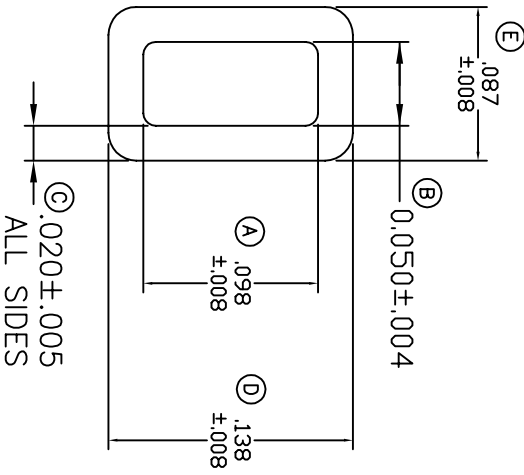

① 15.045
14.955

8.750 MAX.

Printing

TOLERANCES UNLESS OTHERWISE SPECIFIED
 DECIMAL .25
 .X ±.13
 .XX ±.13
 .XXX ±.13

ANGLE ±.5°

APPROVALS DATE

DRAWN

WWW.IDT.COM

6024 Silver Creek Valley Road,
 San Jose, CA 95138
 PHONE: (408) 294-8200
 FAX: (408) 294-3572

TITLE:		SCALE	
NC/MCG 8 & NR/NRG 8 SHIPPING TUBE		N/A	
STOCK NO.	DRAWING NO.	REV	SIZE
N/A	MSC-5873-A	00	00
DO NOT SCALE DRAWING		SHEET 1 OF 1	