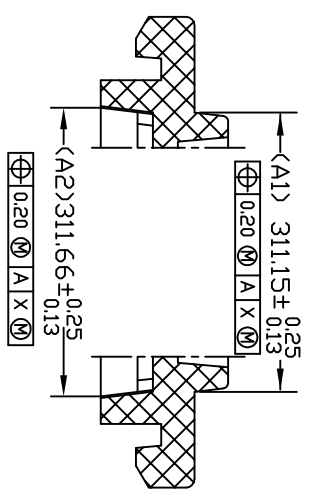

TOLERANCES UNLESS  
OTHERWISE SPECIFIED  
DECIMAL :  
X ±.25  
XX ±.13  
XXX ±  
ANGLE : ±  
ANGULAR : ±

**IDT**  
www.IDT.COM

6024 Silver Creek Valley Road,  
San Jose, CA 95138  
PHONE: (408) 284-8200  
FAX: (408) 284-3572

TITLE:	LG/LGG 48, NB/NBG 48, ND/NDG 56 & NL/NLG 48 SHIPPING TRAY	SCALE	N/A
STOCK NO.	N/A	SIZE	N/A
DRAWING NO.	MSC-7051-A	REV	00
DO NOT SCALE DRAWING		SHEET 1 OF 2	

SECTION A-A

SECTION B-B

SECTION H-H

SECTION J-J

TOLERANCES UNLESS OTHERWISE SPECIFIED  
 DECIMAL : X ±.25  
 XX ±.13  
 ANGLE : ±  
 ANGULAR : ±

**IDT**  
 6024 Silver Creek Valley Road,  
 San Jose, CA 95138  
 PHONE: (408) 284-8200  
 FAX: (408) 294-3572  
 WWW.IDT.COM

TITLE:	LG/LGG 48, NB/NBG 48, ND/NDG 56 & NL/NLG 48 SHIPPING TRAY	SCALE	N/A
STOCK NO.	N/A	SIZE	N/A
DRAWING NO.	MSC-7051-A	REV	00
DO NOT SCALE DRAWING		SHEET 2 OF 2	