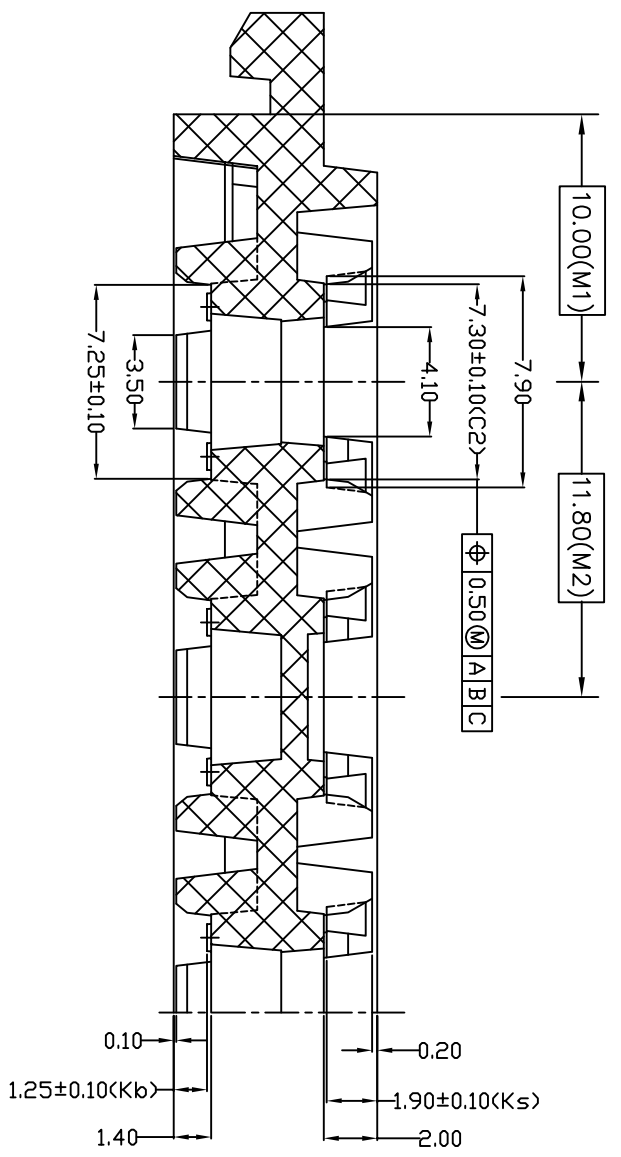

TOLERANCES UNLESS  
OTHERWISE SPECIFIED  
DECIMAL :  
X ±.25  
XX ±.13  
XXX ±  
ANGLE : ±  
ANGULAR : ±

**IDT**  
www.IDT.COM

6024 Silver Creek Valley Road,  
San Jose, CA 95138  
PHONE: (408) 284-8200  
FAX: (408) 284-3572

TITLE:	LG/LGG 48, NB/NBG 48, ND/NDG 56 & NL/NLG 48 SHIPPING TRAY	SCALE	N/A
STOCK NO.	N/A	SIZE	N/A
DRAWING NO.	MSC-7051-A	REV	00
DO NOT SCALE DRAWING		SHEET 1 OF 2	

SECTION A-A

SECTION B-B

SECTION H-H

SECTION J-J

TOLERANCES UNLESS OTHERWISE SPECIFIED  
 DECIMAL : X ±.25  
 XX ±.13  
 ANGLE : ±  
 ANGULAR : ±

**IDT**  
 6024 Silver Creek Valley Road,  
 San Jose, CA 95138  
 PHONE: (408) 284-8200  
 FAX: (408) 294-3572  
 WWW.IDT.COM

TITLE:	LG/LGG 48, NB/NBG 48, ND/NDG 56 & NL/NLG 48 SHIPPING TRAY	SCALE	N/A
STOCK NO.	N/A	SIZE	N/A
DRAWING NO.	MSC-7051-A	REV	00
DO NOT SCALE DRAWING		SHEET 2 OF 2	