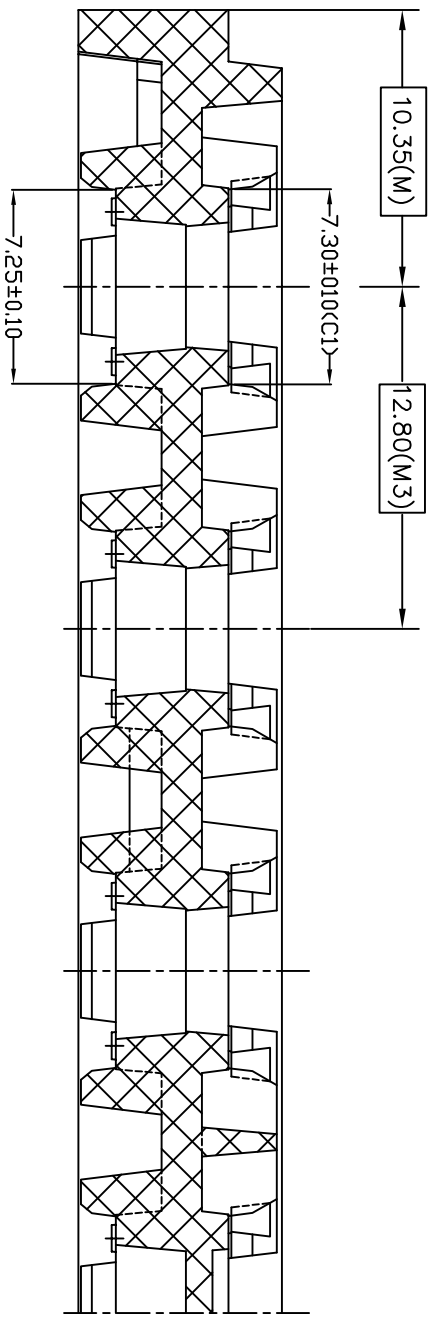

TOLERANCES UNLESS  
OTHERWISE SPECIFIED  
DECIMAL :  
X ±.25  
XX ±.13  
XXX ±  
ANGLE : ±  
ANGULAR : ±

**IDT**  
www.IDT.COM

6024 Silver Creek Valley Road,  
San Jose, CA 95138  
PHONE: (408) 284-8200  
FAX: (408) 284-3572

TITLE:	LG/LGG 48, NB/NBG 48, ND/NDG 56 & NL/NLG 48 SHIPPING TRAY	SCALE	N/A
STOCK NO.	N/A	SIZE	N/A
DRAWING NO.	MSC-7051-A	REV	00
DO NOT SCALE DRAWING		SHEET 1 OF 2	

SECTION A-A

SECTION B-B

SECTION H-H

SECTION J-J

TOLERANCES UNLESS OTHERWISE SPECIFIED  
 DECIMAL : X ±.25  
 XX ±.13  
 ANGLE : ±  
 ANGULAR : ±

**IDT**  
 6024 Silver Creek Valley Road,  
 San Jose, CA 95138  
 PHONE: (408) 284-8200  
 FAX: (408) 294-3572  
 WWW.IDT.COM

TITLE:	LG/LGG 48, NB/NBG 48, ND/NDG 56 & NL/NLG 48 SHIPPING TRAY	SCALE	N/A
STOCK NO.	N/A	SIZE	N/A
DRAWING NO.	MSC-7051-A	REV	00
DO NOT SCALE DRAWING		SHEET 2 OF 2	