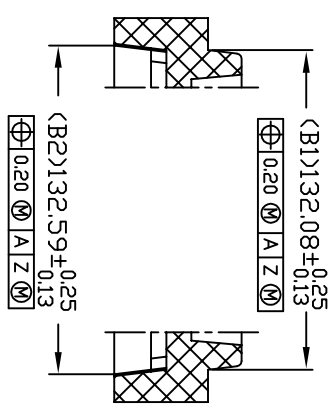

TITLE:	LG/LGG 48, NB/NBG 48, ND/NDG 56 & NL/NLG 48 SHIPPING TRAY	SCALE	N/A
STOCK NO.	N/A	SIZE	N/A
DRAWING NO.	MSC-7051-A	REV	00
DO NOT SCALE DRAWING		SHEET 1 OF 2	

SECTION A-A

SECTION B-B

SECTION H-H

SECTION J-J

TOLERANCES UNLESS OTHERWISE SPECIFIED  
 DECIMAL : X ±.25  
 XX ±.13  
 ANGLE : ±  
 ANGULAR : ±

**IDT**  
 6024 Silver Creek Valley Road,  
 San Jose, CA 95138  
 PHONE: (408) 284-8200  
 FAX: (408) 294-3572  
 WWW.IDT.COM

TITLE:	LG/LGG 48, NB/NBG 48, ND/NDG 56 & NL/NLG 48 SHIPPING TRAY	SCALE	N/A
STOCK NO.	N/A	SIZE	N/A
DRAWING NO.	MSC-7051-A	REV	00
DO NOT SCALE DRAWING		SHEET 2 OF 2	