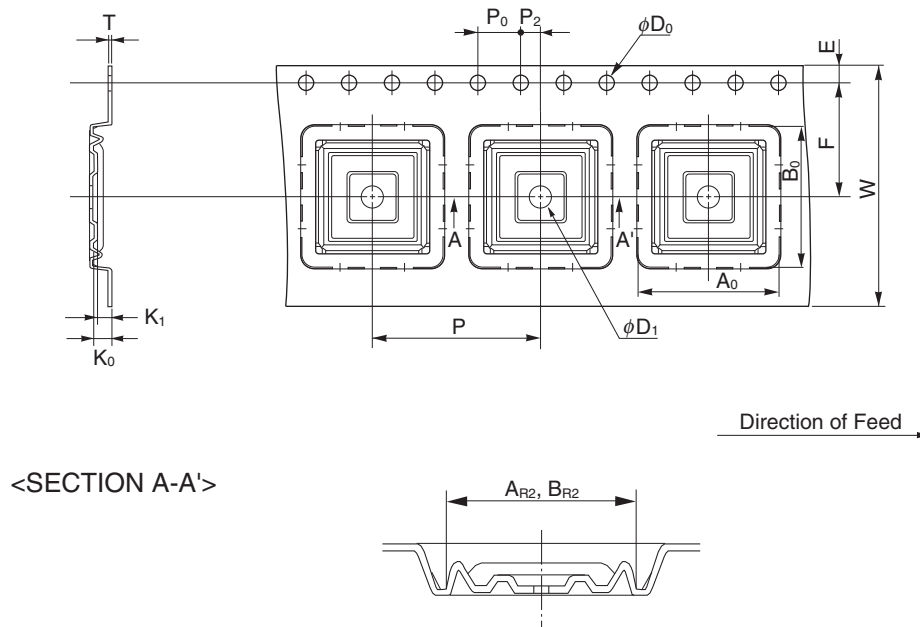

EMBOSS TAPE CONTAINER

Tape Dimensions

(Unit : mm)

Symbol	Specification
A ₀	13.0
B ₀	13.0
K ₀	1.6
K ₁	1.15
W	24.0±0.3
F	11.5±0.1
E	1.75±0.1
P	16.0±0.1
P ₂	2.0±0.1
P ₀	4.0±0.1
D ₀	1.5 ^{+0.1} ₀
T	0.3
D ₁	1.5 MIN.
A _{R2}	10.58±0.1
B _{R2}	10.58±0.1

Reel Dimensions

(Unit:mm)

Symbol	Specification
A	φ330±2.0
B	φ100
C	φ13.0±0.2
D	φ21.0±0.8
E	2.0±0.5
W ₁	25.5
W ₂	29.5±1.0

Applied Package	Quantity (pcs)
64-pin Plastic TQFP (1.0 mm thick)	1,000 MAX.