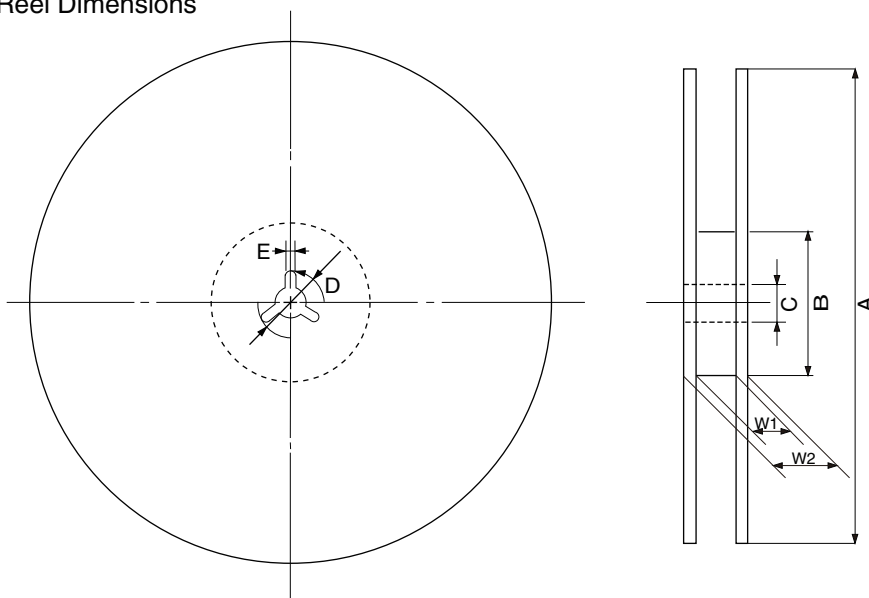

EMBOSS TAPE CONTAINER

Tape Dimensions

(Unit : mm)

Symbol	Specification
A ₀	13.0
B ₀	13.0
K ₀	1.6
K ₁	1.15
W	24.0±0.3
F	11.5±0.1
E	1.75±0.1
P	16.0±0.1
P ₂	2.0±0.1
P ₀	4.0±0.1
D ₀	1.5 ^{+0.1} ₀
T	0.3
D ₁	1.5 MIN.
A _{R2}	10.58±0.1
B _{R2}	10.58±0.1

Reel Dimensions

(Unit:mm)

Symbol	Specification
A	φ330±2.0
B	φ100
C	φ13.0±0.2
D	φ21.0±0.8
E	2.0±0.5
W ₁	25.5
W ₂	29.5±1.0

Applied Package	Quantity (pcs)
64-pin Plastic TQFP (1.0 mm thick)	1,000 MAX.