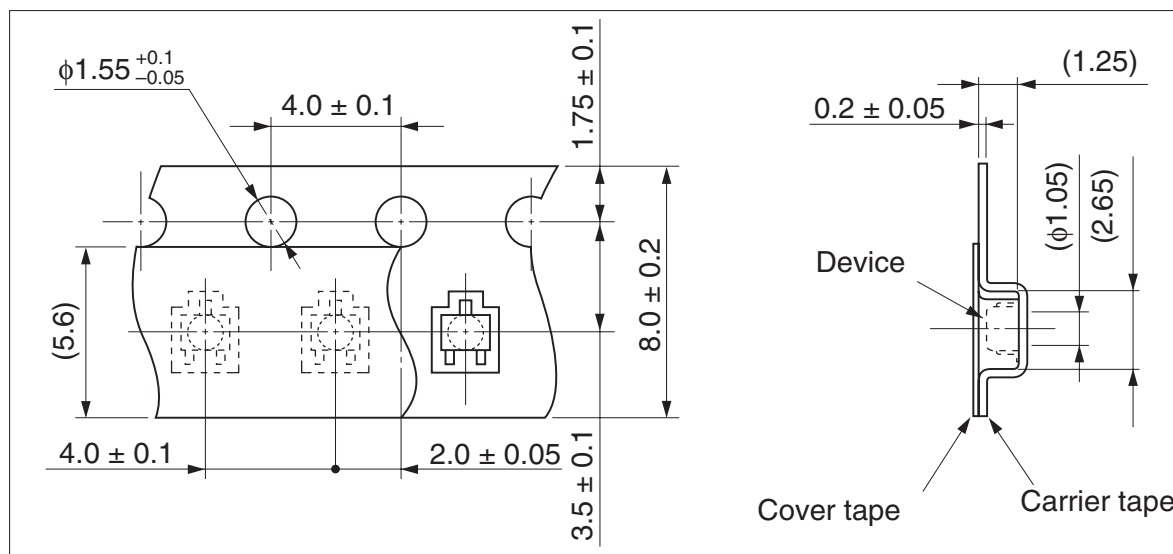

Taping code	Package name	Renesas code	Previous code	Packing form
TR(P), TL(H)	CMPAK	PTSP0003ZB-A	CMPAK, CMPAKV	Non dry pack

Unit : mm

Taping code欄の()内は新コードです。

TL(H) reel off direction →

(The mark surface is set upward.)

TR(P) reel off direction →

(The mark surface is set upward.)

Reel type A