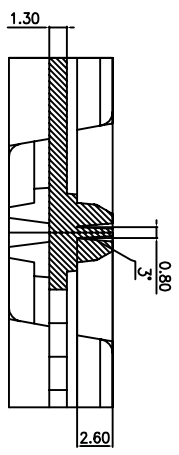

TITLE:
 BL/BLG/BR/HL/HLG/HR 400
 SHIPPING TRAY

STOCK NO.	N/A	DRAWING NO.	MSC-7063-A	REV	00
SCALE	N/A	SIZE	N/A	REV	00
DO NOT SCALE DRAWING			SHEET 1 OF 3		

SECTION "A-A"
(SCALE:4/1)

SECTION "B-B"
(SCALE:4/1)

VACUUM CELL
(SCALE:4/1)

SLIP LOCK
(SCALE:5/1)

DETAIL "K"
(SCALE:4/1)

TRAY STACKING DETAIL
(SCALE:4/1)

TOLERANCES UNLESS OTHERWISE SPECIFIED
 DECIMAL : X ±.25
 .XX ±.13
 .XXX ±
 ANGLE : ±
 ANGULAR : ±

6024 Silver Creek Valley Road,
 San Jose, CA 95138
 PHONE: (408) 284-8200
 FAX: (408) 284-3572

TITLE:
 BL/BLG/BR/HL/HLG/HR 400
 SHIPPING TRAY

STOCK NO. N/A
 DRAWING NO. MSC-7063-A
 DO NOT SCALE DRAWING SHEET 2 OF 3

SCALE
 N/A
 SIZE
 N/A
 REV
 00

BOTTOM VIEW

TOP VIEW
(SCALE:2/1)

BOTTOM VIEW
(SCALE:2/1)

SCALE
 N/A
 SIZE
 N/A

STOCK NO.	DRAWING NO.	REV
N/A	MSC-7063-A	00
DO NOT SCALE DRAWING		SHEET 3 OF 3