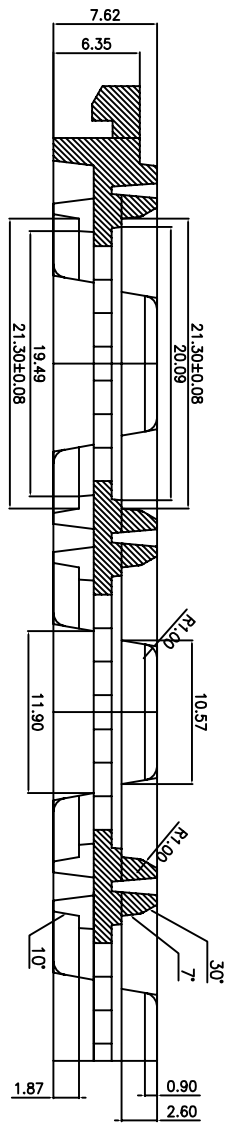

TOLERANCES UNLESS OTHERWISE SPECIFIED
 DECIMAL : X ±.25
 .XX ±.13
 .XXX ±
 ANGLE : ±
 ANGULAR : ±

IDT
 www.IDT.com
 6024 Silver Creek Valley Road,
 San Jose, CA 95138
 PHONE: (408) 284-8200
 FAX: (408) 284-3572

TITLE:
 BL/BLG/BR/HL/HLG/HR 400
 SHIPPING TRAY

STOCK NO.	N/A	DRAWING NO.	MSC-7063-A	REV	00
SCALE	N/A	SIZE	N/A	REV	00
DO NOT SCALE DRAWING			SHEET 1 OF 3		

SECTION "A-A"
(SCALE:4/1)

SECTION "B-B"
(SCALE:4/1)

VACUUM CELL
(SCALE:4/1)

SLIP LOCK
(SCALE:5/1)

DETAIL "K"
(SCALE:4/1)

TRAY STACKING DETAIL
(SCALE:4/1)

TOLERANCES UNLESS OTHERWISE SPECIFIED
 DECIMAL : X ±.25
 .XX ±.13
 .XXX ±
 ANGLE : ±
 ANGULAR : ±

6024 Silver Creek Valley Road,
 San Jose, CA 95138
 PHONE: (408) 284-8200
 FAX: (408) 284-3572

TITLE:
 BL/BLG/BR/HL/HLG/HR 400
 SHIPPING TRAY

STOCK NO. N/A
 DRAWING NO. MSC-7063-A
 DO NOT SCALE DRAWING SHEET 2 OF 3

SCALE
 N/A
 SIZE
 N/A
 REV
 00

BOTTOM VIEW

TOP VIEW
(SCALE:2/1)

BOTTOM VIEW
(SCALE:2/1)