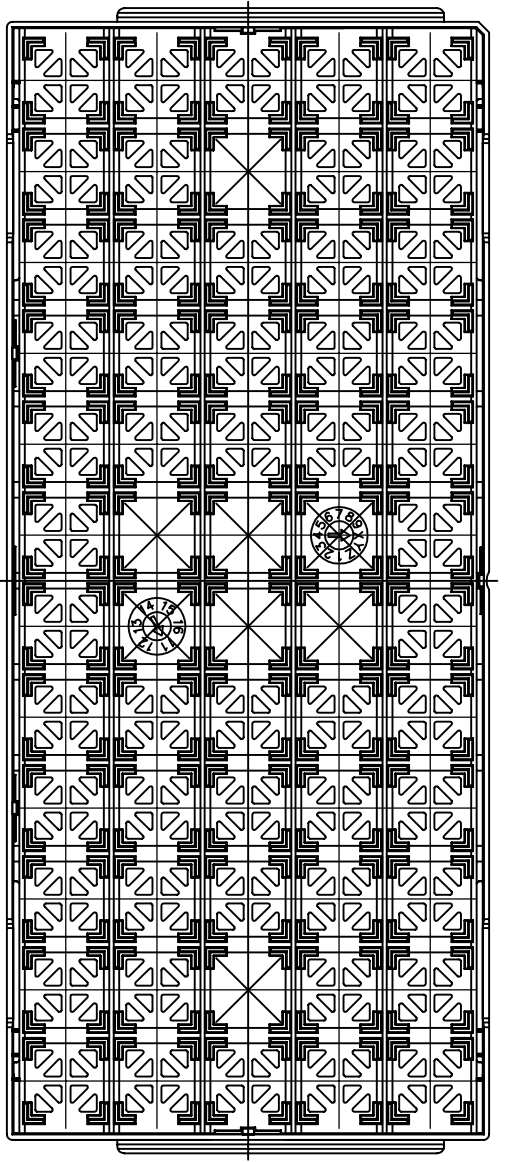

TITLE:
 BL/BLG/BR/HL/HLG/HR 400
 SHIPPING TRAY

STOCK NO.	N/A	DRAWING NO.	MSC-7063-A	REV	00
SCALE	N/A	SIZE	N/A	REV	00
DO NOT SCALE DRAWING			SHEET 1 OF 3		

SECTION "A-A"
(SCALE:4/1)

SECTION "B-B"
(SCALE:4/1)

VACUUM CELL
(SCALE:4/1)

SLIP LOCK
(SCALE:5/1)

DETAIL "K"
(SCALE:4/1)

TRAY STACKING DETAIL
(SCALE:4/1)

TOLERANCES UNLESS OTHERWISE SPECIFIED
 DECIMAL : X ±.25
 .XX ±.13
 .XXX ±
 ANGLE : ±
 ANGULAR : ±

6024 Silver Creek Valley Road,
 San Jose, CA 95138
 PHONE: (408) 284-8200
 FAX: (408) 284-3572

TITLE:
 BL/BLG/BR/HL/HLG/HR 400
 SHIPPING TRAY

STOCK NO. N/A
 DRAWING NO. MSC-7063-A
 DO NOT SCALE DRAWING SHEET 2 OF 3

SCALE
 N/A
 SIZE
 N/A
 REV
 00

BOTTOM VIEW

TOP VIEW
(SCALE:2/1)

BOTTOM VIEW
(SCALE:2/1)

SCALE
 N/A
 SIZE
 N/A

STOCK NO.	DRAWING NO.	REV
N/A	MSC-7063-A	00
DO NOT SCALE DRAWING		SHEET 3 OF 3