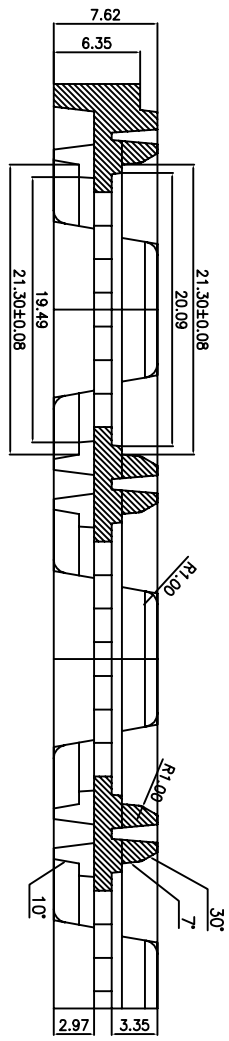

TITLE:
 BL/BLG/BR/HL/HLG/HR 400
 SHIPPING TRAY

STOCK NO.	N/A	DRAWING NO.	MSC-7063-A	REV	00
SCALE	N/A	SIZE	N/A	REV	00
DO NOT SCALE DRAWING			SHEET 1 OF 3		

SECTION "A-A"
(SCALE:4/1)

SECTION "B-B"
(SCALE:4/1)

VACUUM CELL
(SCALE:4/1)

SLIP LOCK
(SCALE:5/1)

DETAIL "K"
(SCALE:4/1)

TRAY STACKING DETAIL
(SCALE:4/1)

TOLERANCES UNLESS OTHERWISE SPECIFIED
 DECIMAL : X ±.25
 .XX ±.13
 .XXX ±
 ANGLE : ±
 ANGULAR : ±

6024 Silver Creek Valley Road,
 San Jose, CA 95138
 PHONE: (408) 284-8200
 FAX: (408) 284-3572

TITLE:
 BL/BLG/BR/HL/HLG/HR 400
 SHIPPING TRAY

STOCK NO. N/A
 DRAWING NO. MSC-7063-A
 DO NOT SCALE DRAWING SHEET 2 OF 3

SCALE
 N/A
 SIZE
 N/A
 REV
 00

BOTTOM VIEW

TOP VIEW
(SCALE:2/1)

BOTTOM VIEW
(SCALE:2/1)

SCALE
 N/A
 SIZE
 N/A

STOCK NO.	DRAWING NO.	REV
N/A	MSC-7063-A	00
DO NOT SCALE DRAWING		SHEET 3 OF 3