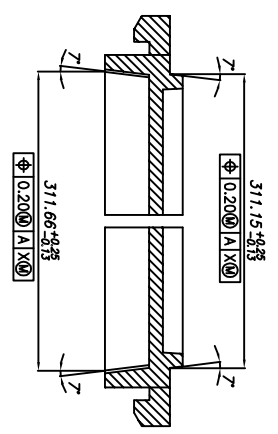

TITLE:
 BL/BLG/BR/HL/HLG/HR 400
 SHIPPING TRAY

STOCK NO.	N/A	DRAWING NO.	MSC-7063-A	REV	00
SCALE	N/A	SIZE	N/A	REV	00
DO NOT SCALE DRAWING			SHEET 1 OF 3		

SECTION "A-A"
(SCALE:4/1)

SECTION "B-B"
(SCALE:4/1)

VACUUM CELL
(SCALE:4/1)

SLIP LOCK
(SCALE:5/1)

DETAIL "K"
(SCALE:4/1)

TRAY STACKING DETAIL
(SCALE:4/1)

TOLERANCES UNLESS OTHERWISE SPECIFIED
 DECIMAL : X ±.25
 .XX ±.13
 .XXX ±
 ANGLE : ±
 ANGULAR : ±

6024 Silver Creek Valley Road,
 San Jose, CA 95138
 PHONE: (408) 284-8200
 FAX: (408) 284-3572

TITLE:
 BL/BLG/BR/HL/HLG/HR 400
 SHIPPING TRAY

STOCK NO. N/A
 DRAWING NO. MSC-7063-A
 DO NOT SCALE DRAWING SHEET 2 OF 3

SCALE
 N/A
 SIZE
 N/A
 REV
 00

BOTTOM VIEW

TOP VIEW
(SCALE:2/1)

BOTTOM VIEW
(SCALE:2/1)

SCALE
 N/A
 SIZE
 N/A

STOCK NO.	DRAWING NO.	REV
N/A	MSC-7063-A	00
DO NOT SCALE DRAWING		SHEET 3 OF 3