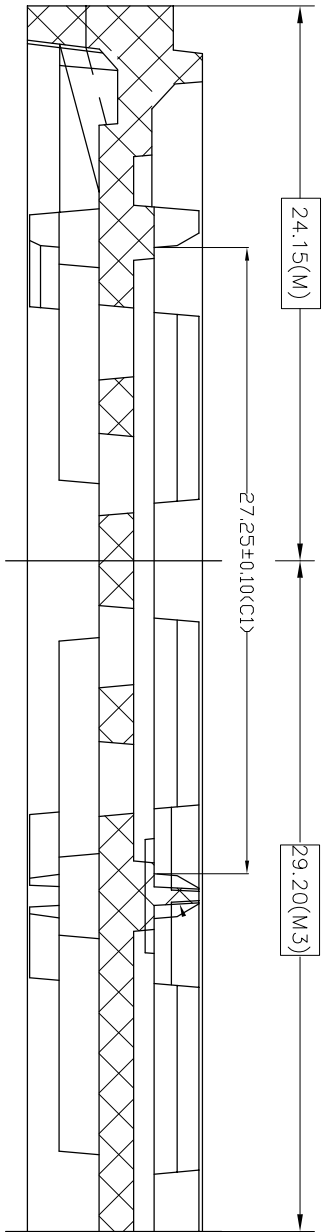

TITLE: BB/BBC 416, BB/BCC 256/272, BH/BHG 580/675,
 BL/BLC 676, BR 672/676, BX/BXG 420, HL/HLC/HMG/RM
 676 & HM/HMG/HMH/RM 675 SHIPPING TRAY
 STOCK NO. N/A
 DRAWING NO. MSC-5993-A
 REV 00

SCALE N/A
 SIZE N/A
 DO NOT SCALE DRAWING SHEET 1 OF 2

SECTION A-A

SECTION B-B

SECTION H-H

SECTION J-J

TOLERANCES UNLESS OTHERWISE SPECIFIED
 DECIMAL : X ±.25
 .XX ±.13
 .XXX ±.13
 ANGLE : ±
 ANGULAR : ±

6024 Silver Creek Valley Road,
 San Jose, CA 95138
 PHONE: (408) 284-8200
 FAX: (408) 284-3572

TITLE:

BB/BBC 416, BB/BGC 256/272, BH/BHG 580/675,
 BL/BLG 676, BR 672/676, BX/BXG 420, HL/HLG/HMG/RM
 676 & HM/HMG/HMH/RM 675 SHIPPING TRAY

SCALE

N/A

STOCK NO.

N/A

DRAWING NO.

MSC-5993-A

REV

00

DO NOT SCALE DRAWING

SHEET 2 OF 2