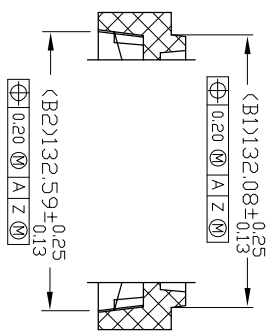

TITLE: BB/BBC 416, BB/BCC 256/272, BH/BHG 580/675,
 BL/BLC 676, BR 672/676, BX/BXG 420, HL/HLC/HMG/RM
 676 & HM/HMG/HMH/RM 675 SHIPPING TRAY
 STOCK NO. N/A
 DRAWING NO. MSC-5993-A
 REV 00

SCALE N/A
 SIZE N/A
 DO NOT SCALE DRAWING SHEET 1 OF 2

SECTION A-A

SECTION B-B

SECTION H-H

SECTION J-J

TOLERANCES UNLESS OTHERWISE SPECIFIED
 DECIMAL : X ±.25
 .XX ±.13
 .XXX ±.13
 ANGLE : ±
 ANGULAR : ±

6024 Silver Creek Valley Road,
 San Jose, CA 95138
 PHONE: (408) 284-8200
 FAX: (408) 284-3572

TITLE:

BB/BBC 416, BB/BGC 256/272, BH/BHG 580/675,
 BL/BLG 676, BR 672/676, BX/BXG 420, HL/HLG/HMG/RM
 676 & HM/HMG/HMH/RM 675 SHIPPING TRAY

SCALE

N/A

STOCK NO.

N/A

DRAWING NO.

MSC-5993-A

REV

00

DO NOT SCALE DRAWING

SHEET 2 OF 2