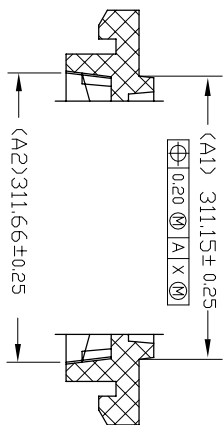

TITLE: BB/BBC 416, BB/BCC 256/272, BH/BHG 580/675,
 BL/BLC 676, BR 672/676, BX/BXG 420, HL/HLC/HMG/RM
 676 & HM/HMG/HMH/RM 675 SHIPPING TRAY
 STOCK NO. N/A
 DRAWING NO. MSC-5993-A
 REV 00

SCALE N/A
 SIZE N/A
 DO NOT SCALE DRAWING SHEET 1 OF 2

SECTION A-A

SECTION B-B

SECTION H-H

SECTION J-J

TOLERANCES UNLESS OTHERWISE SPECIFIED
 DECIMAL : X ±.25
 .XX ±.13
 .XXX ±.13
 ANGLE : ±
 ANGULAR : ±

6024 Silver Creek Valley Road,
 San Jose, CA 95138
 PHONE: (408) 284-8200
 FAX: (408) 284-3572

TITLE:

BB/BBC 416, BB/BGC 256/272, BH/BHG 580/675,
 BL/BLG 676, BR 672/676, BX/BXG 420, HL/HLG/HMG/RM
 676 & HM/HMG/HMH/RM 675 SHIPPING TRAY

SCALE

N/A

STOCK NO.

N/A

DRAWING NO.

MSC-5993-A

REV

00

DO NOT SCALE DRAWING

SHEET 2 OF 2