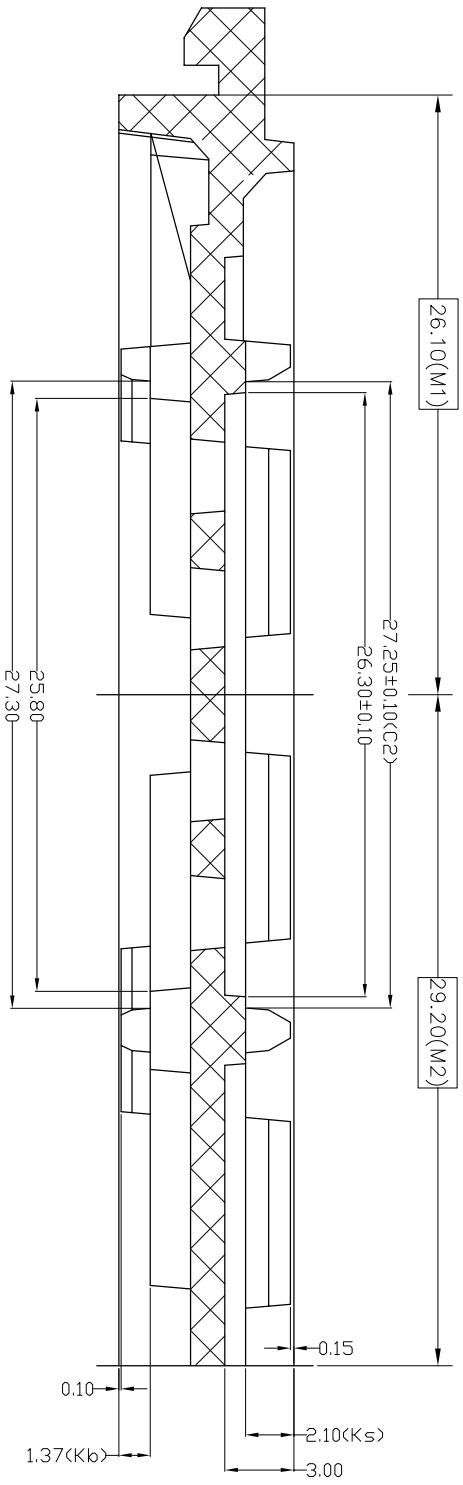

TITLE: BB/BBC 416, BB/BCC 256/272, BH/BHG 580/675,
 BL/BLC 676, BR 672/676, BX/BXG 420, HL/HLC/HMG/RM
 676 & HM/HMG/HMH/RM 675 SHIPPING TRAY
 STOCK NO. N/A
 DRAWING NO. MSC-5993-A
 REV 00

SCALE N/A
 SIZE N/A
 DO NOT SCALE DRAWING SHEET 1 OF 2

SECTION A-A

SECTION B-B

SECTION H-H

SECTION J-J

TOLERANCES UNLESS OTHERWISE SPECIFIED
 DECIMAL : X ±.25
 .XX ±.13
 .XXX ±.13
 ANGLE : ±
 ANGULAR : ±

6024 Silver Creek Valley Road,
 San Jose, CA 95138
 PHONE: (408) 284-8200
 FAX: (408) 284-3572

TITLE:

BB/BBC 416, BB/BGC 256/272, BH/BHG 580/675,
 BL/BLG 676, BR 672/676, BX/BXG 420, HL/HLG/HMG/RM
 676 & HM/HMG/HMH/RM 675 SHIPPING TRAY

SCALE

N/A

STOCK NO.

N/A

DRAWING NO.

MSC-5993-A

REV

00

DO NOT SCALE DRAWING

SHEET 2 OF 2