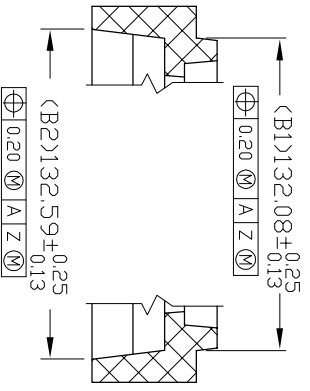

DETAIL D

DETAIL C

TOLERANCES UNLESS OTHERWISE SPECIFIED  
 DECIMAL : X ±.25  
 .XX ±.13  
 .XXX ±.13  
 ANGLE : ±.5°  
 ANGULAR : ±

6024 Silver Creek Valley Road,  
 San Jose, CA 95138  
 PHONE: (408) 284-8200  
 FAX: (408) 284-3572

TITLE: AM/AMG256, BA/BA6256, BB/BB6208/256,  
 BC/BC6208/256 & BP/BPG256 SHIPPING  
 TRAY

SCALE  
 N/A

STOCK NO. N/A

REV  
 00

DRAWING NO. MSC-5861-A

REV  
 00

DO NOT SCALE DRAWING

SHEET 1 OF 2

SECTION A-A

SECTION H-H

SECTION B-B

SECTION J-J

TOLERANCES UNLESS OTHERWISE SPECIFIED	
DECIMAL :	X ±.25
	.XX ±.13
	.XXX ±.13
ANGLE :	±.5°
ANGULAR :	±
	
6024 Silver Creek Valley Road, San Jose, CA 95138 PHONE: (408) 284-8200 FAX: (408) 284-3572 <a href="http://www.idt.com">www.idt.com</a>	
TITLE:	AM/AMG256, BA/BA6256, BB/BB6208/256, BC/BC6208/256 & BP/BP6256 SHIPPING TRAY
STOCK NO.	N/A
DRAWING NO.	MSC-5861-A
REV	00
SCALE	N/A
SIZE	N/A

DO NOT SCALE DRAWING	
SHEET 2 OF 2	