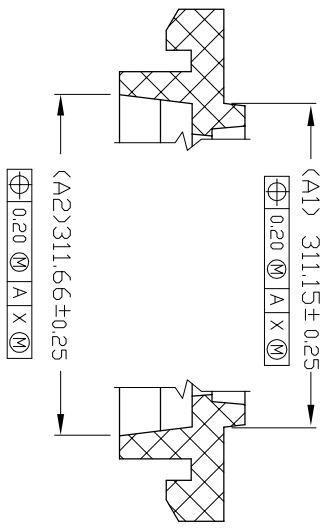

DETAIL D

DETAIL C

TOLERANCES UNLESS OTHERWISE SPECIFIED  
 DECIMAL : X ±.25  
 .XX ±.13  
 .XXX ±.13  
 ANGLE : ±.5°  
 ANGULAR : ±

6024 Silver Creek Valley Road,  
 San Jose, CA 95138  
 PHONE: (408) 284-8200  
 FAX: (408) 284-3572

TITLE: AM/AMG256, BA/BA6256, BB/BB6208/256,  
 BC/BC6208/256 & BP/BPG256 SHIPPING  
 TRAY

SCALE  
 N/A

STOCK NO. N/A

REV  
 00

DRAWING NO. MSC-5861-A

REV  
 00

DO NOT SCALE DRAWING

SHEET 1 OF 2

SECTION A-A

SECTION H-H

SECTION B-B

SECTION J-J

TOLERANCES UNLESS OTHERWISE SPECIFIED	
DECIMAL :	X ±.25
	.XX ±.13
	.XXX ±.13
ANGLE :	±.5°
ANGULAR :	±
	
6024 Silver Creek Valley Road, San Jose, CA 95138 PHONE: (408) 284-8200 FAX: (408) 284-3572 <a href="http://www.idt.com">www.idt.com</a>	
TITLE:	AM/AMG256, BA/BA6256, BB/BB6208/256, BC/BC6208/256 & BP/BP6256 SHIPPING TRAY
STOCK NO.	N/A
DRAWING NO.	MSC-5861-A
REV	00
SCALE	N/A
SIZE	N/A

DO NOT SCALE DRAWING	
SHEET 2 OF 2	