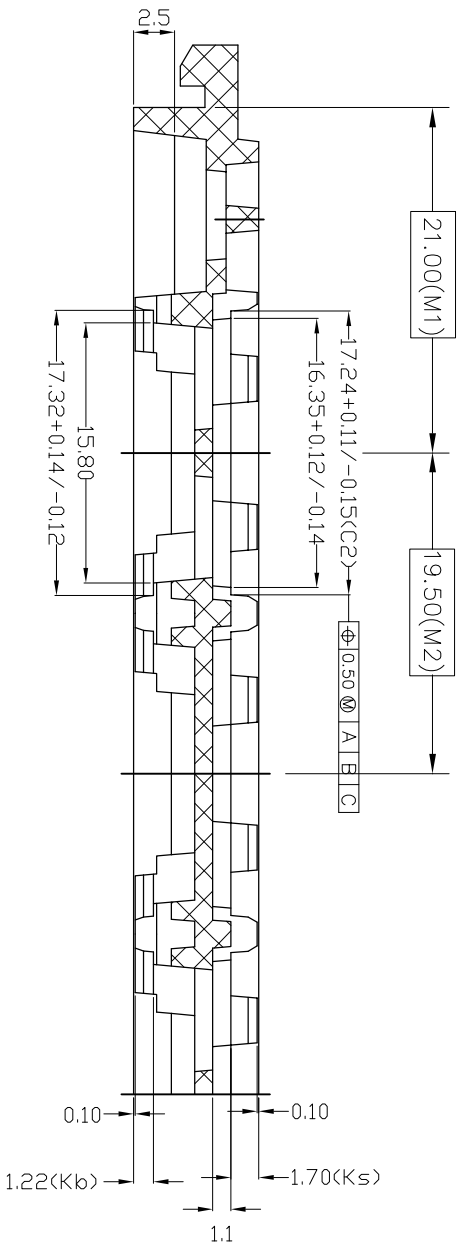

DETAIL D

DETAIL C

TOLERANCES UNLESS OTHERWISE SPECIFIED  
 DECIMAL : X ±.25  
 .XX ±.13  
 .XXX ±.13  
 ANGLE : ±.5°  
 ANGULAR : ±

6024 Silver Creek Valley Road,  
 San Jose, CA 95138  
 PHONE: (408) 284-8200  
 FAX: (408) 284-3572

TITLE: AM/AMG256, BA/BA6256, BB/BB6208/256,  
 BC/BC6208/256 & BP/BPG256 SHIPPING  
 TRAY

SCALE  
 N/A

STOCK NO. N/A

REV  
 00

DRAWING NO. MSC-5861-A

REV  
 00

DO NOT SCALE DRAWING

SHEET 1 OF 2

SECTION A-A

SECTION H-H

SECTION B-B

SECTION J-J

TOLERANCES UNLESS OTHERWISE SPECIFIED	
DECIMAL :	X ±.25
	.XX ±.13
	.XXX ±.13
ANGLE :	±.5°
ANGULAR :	±
	
6024 Silver Creek Valley Road, San Jose, CA 95138 PHONE: (408) 284-8200 FAX: (408) 284-3572 <a href="http://www.idt.com">www.idt.com</a>	
TITLE:	AM/AMG256, BA/BA6256, BB/BB6208/256, BC/BC6208/256 & BP/BP6256 SHIPPING TRAY
STOCK NO.	N/A
DRAWING NO.	MSC-5861-A
REV	00
SCALE	N/A
SIZE	N/A

DO NOT SCALE DRAWING	
SHEET 2 OF 2	