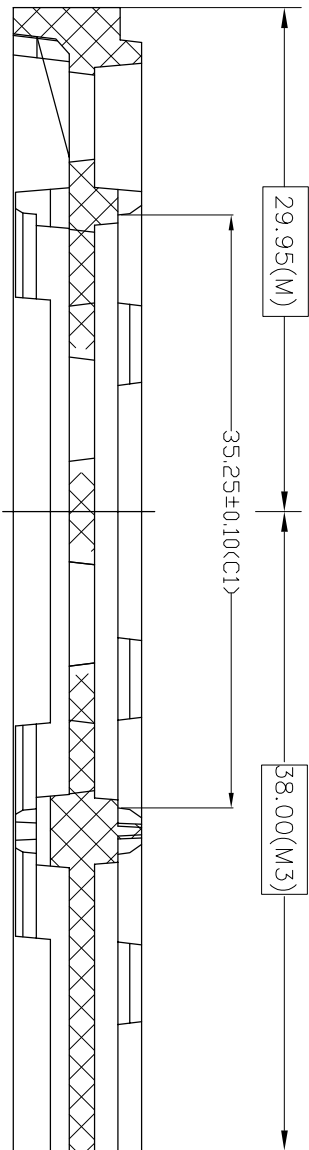

TOLERANCES UNLESS OTHERWISE SPECIFIED
 DECIMAL : X ± 0.25
 .XX ± 0.13
 .XXX ±
 ANGLE : ± 0.5°
 ANGULAR : ±

IDT
 www.IDT.com
 6024 Silver Creek Valley Road,
 San Jose, CA 95138
 PHONE: (408) 284-8200
 FAX: (408) 284-3572

TITLE:
 AE/AEG420 & BG/BGG313
 SHIPPING TRAY

STOCK NO. N/A
 DRAWING NO. MSC-5875-A
 REV 00
 DO NOT SCALE DRAWING SHEET 1 OF 2

SCALE
 N/A
 SIZE
 N/A
 REV
 00

SECTION A-A

SECTION B-B

SECTION H-H

SECTION J-J

TOLERANCES UNLESS OTHERWISE SPECIFIED
 DECIMAL : X ± 0.25
 .XX ± 0.13
 .XXX ±
 ANGULAR : ± 0.5°
 ANGULAR : ±

6024 Silver Creek Valley Road,
 San Jose, CA 95138
 PHONE: (408) 284-8200
 FAX: (408) 284-3572

TITLE:

AE/AEG420 & BG/BGC313
 SHIPPING TRAY

SCALE
 N/A

STOCK NO.

N/A

DRAWING NO.

MSC-5875-A

SIZE
 N/A

REV

00

DO NOT SCALE DRAWING

SHEET 2 OF 2