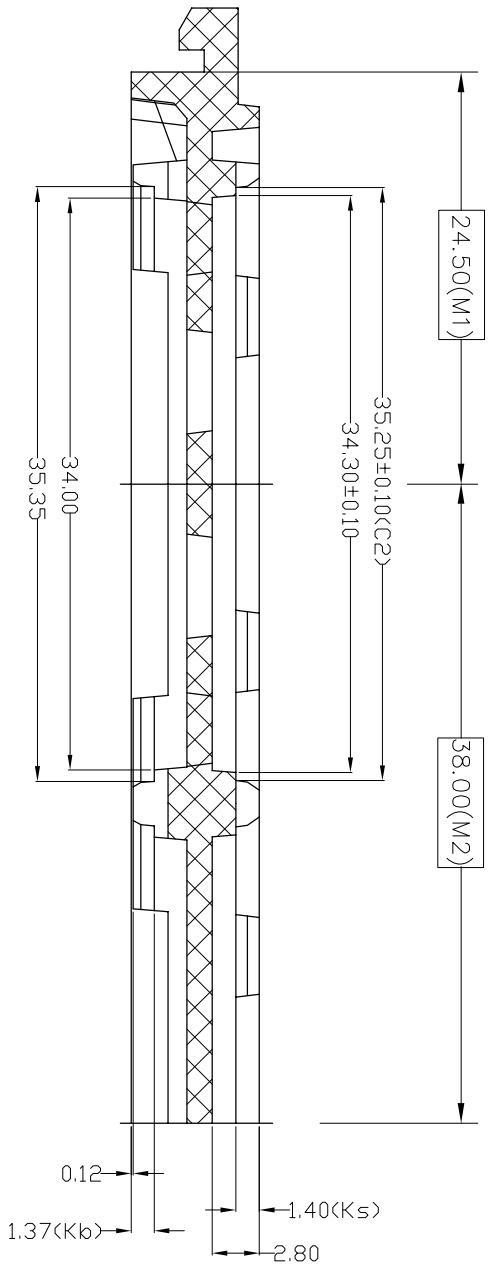

TOLERANCES UNLESS OTHERWISE SPECIFIED
 DECIMAL : X ± 0.25
 .XX ± 0.13
 .XXX ±
 ANGLE : ± 0.5°
 ANGULAR : ±

IDT
 www.IDT.com
 6024 Silver Creek Valley Road,
 San Jose, CA 95138
 PHONE: (408) 284-8200
 FAX: (408) 284-3572

TITLE:
 AE/AEG420 & BG/BGG313
 SHIPPING TRAY

STOCK NO. N/A
 DRAWING NO. MSC-5875-A
 REV 00
 DO NOT SCALE DRAWING SHEET 1 OF 2

SCALE
 N/A
 SIZE
 N/A
 REV
 00

SECTION A-A

SECTION B-B

SECTION H-H

SECTION J-J

TOLERANCES UNLESS OTHERWISE SPECIFIED
 DECIMAL : X ± 0.25
 .XX ± 0.13
 .XXX ±
 ANGULAR : ± 0.5°
 ANGULAR : ±

6024 Silver Creek Valley Road,
 San Jose, CA 95138
 PHONE: (408) 284-8200
 FAX: (408) 284-3572

TITLE:

AE/AEG420 & BG/BGC313
 SHIPPING TRAY

SCALE
 N/A

STOCK NO.

N/A

DRAWING NO.

MSC-5875-A

SIZE
 N/A

REV

00

DO NOT SCALE DRAWING

SHEET 2 OF 2