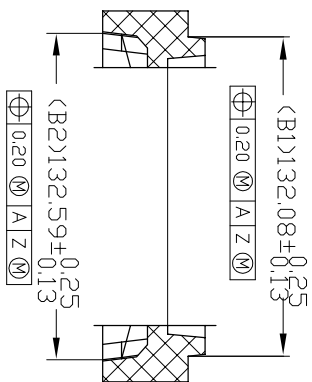

TITLE:
 AE/AEG420 & BG/BGG313
 SHIPPING TRAY

STOCK NO. N/A
 DRAWING NO. MSC-5875-A
 REV 00
 DO NOT SCALE DRAWING SHEET 1 OF 2

SCALE
 N/A
 SIZE
 N/A
 REV
 00

SECTION A-A

SECTION B-B

SECTION H-H

SECTION J-J

TOLERANCES UNLESS OTHERWISE SPECIFIED
 DECIMAL : X ± 0.25
 .XX ± 0.13
 .XXX ±
 ANGULAR : ± 0.5°
 ANGULAR : ±

6024 Silver Creek Valley Road,
 San Jose, CA 95138
 PHONE: (408) 284-8200
 FAX: (408) 284-3572

TITLE:

AE/AEG420 & BG/BGC313
 SHIPPING TRAY

SCALE
 N/A

STOCK NO.

N/A

DRAWING NO.

MSC-5875-A

SIZE
 N/A

REV

00

DO NOT SCALE DRAWING

SHEET 2 OF 2