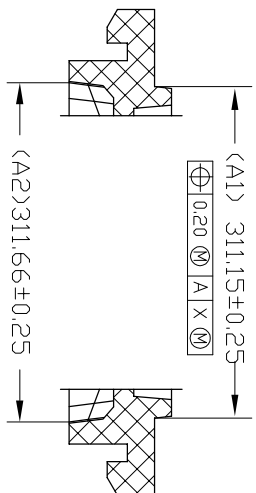

TITLE:
 AE/AEG420 & BG/BGG313
 SHIPPING TRAY

STOCK NO. N/A
 DRAWING NO. MSC-5875-A
 REV 00
 DO NOT SCALE DRAWING SHEET 1 OF 2

SCALE
 N/A
 SIZE
 N/A
 REV
 00

SECTION A-A

SECTION B-B

SECTION H-H

SECTION J-J

TOLERANCES UNLESS OTHERWISE SPECIFIED
 DECIMAL : X ± 0.25
 .XX ± 0.13
 .XXX ±
 ANGULAR : ± 0.5°
 ANGULAR : ±

6024 Silver Creek Valley Road,
 San Jose, CA 95138
 PHONE: (408) 284-8200
 FAX: (408) 284-3572

TITLE:

AE/AEG420 & BG/BGC313
 SHIPPING TRAY

SCALE
 N/A

STOCK NO.

N/A

DRAWING NO.

MSC-5875-A

SIZE
 N/A

REV

00

DO NOT SCALE DRAWING

SHEET 2 OF 2