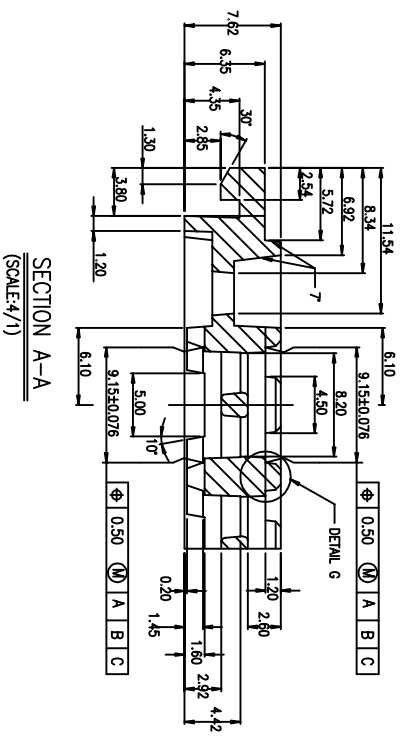

TOLERANCES UNLESS OTHERWISE SPECIFIED

DECIMAL : X ±.25
 XX ±.13
 .XXX ±.13
ANGLE : ±.5°
ANGULAR : ±

6024 Silver Creek Valley Road,
San Jose, CA 95138
PHONE: (408) 284-8200
FAX: (408) 284-3572

www.IDT.com

6024 Silver Creek Valley Road,
San Jose, CA 95138
PHONE: (408) 284-8200
FAX: (408) 284-3572

TITLE:		AB/ABG100 SHIPPING TRAY	
STOCK NO.	N/A	DRAWING NO.	MSC-5856-A
REV		SCALE	N/A
DO NOT SCALE DRAWING		SHEET 1	OF 2

SECTION A-A
(SCALE:4/1)

SECTION B-B
(SCALE:4/1)

DETAIL J
(SCALE:8/1)

DETAIL G
(SCALE:8/1)

SECTION N-N
(SCALE:4/1)

STACKING DETAIL
(SCALE:2/1)

SECTION D-D
(SCALE:4/1)

SECTION F-F
(SCALE:4/1)

TOP VIEW
(SCALE:4/1)

BOTTOM VIEW
(SCALE:4/1)

DETAIL K
(SCALE:4/1)

SECTION E-E
(SCALE:4/1)

SECTION L-L
(SCALE:4/1)

TOLERANCES UNLESS OTHERWISE SPECIFIED
 DECIMAL : X ±.25
 .XX ±.13
 .XXX ±.13
 ANGLE : ±.5°
 ANGULAR : ±