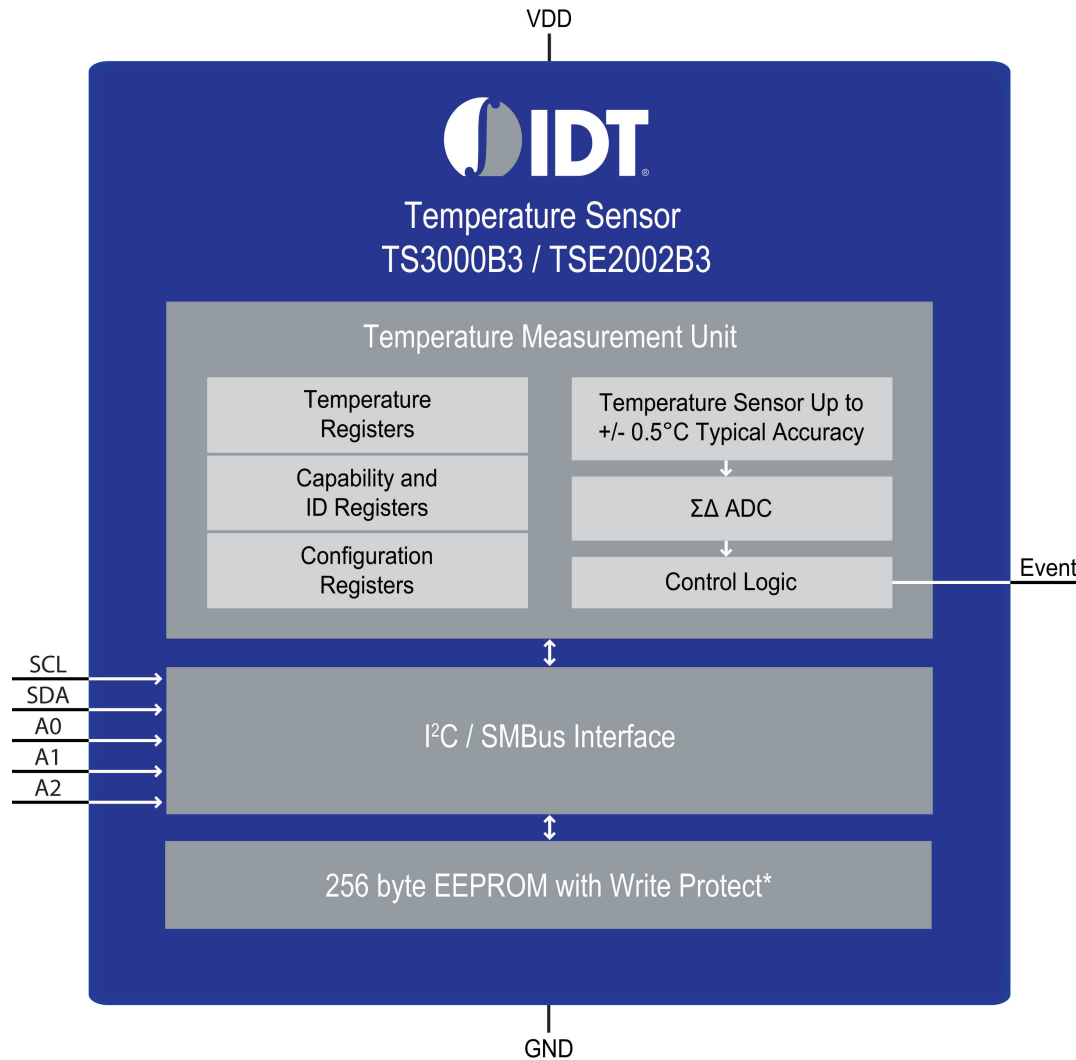

Temperature Sensor Functional Diagram

TS3000B3 / TSE2002B3 Functional block diagram

*Only available in the TSE2002B3