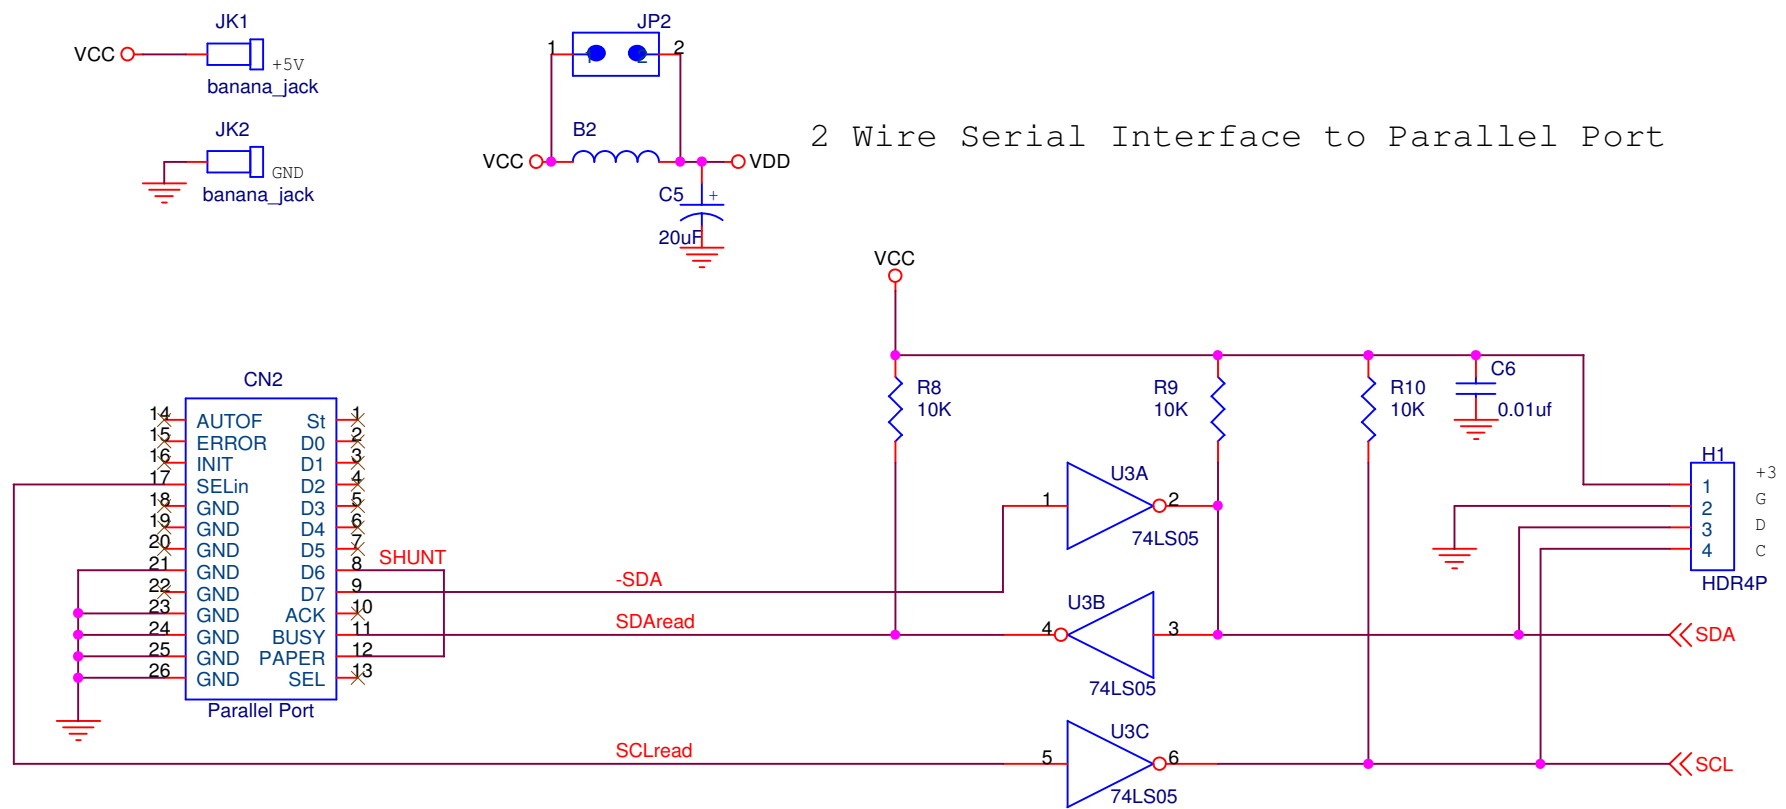

Analog VGA Input

I2C Address Select

Integrated Device Technology, Inc.
 6024 Silver Creek Valley Rd.
 San Jose, CA 95138
 408-284-8400

Title		
MK010401		
Size	Document Number	Rev
A	ICS1526 Section	1.0
Date:	Wednesday, September 20, 2006	Sheet 1 of 2

2 Wire Serial Interface to Parallel Port

 Integrated Device Technology, Inc. 6024 Silver Creek Valley Rd. San Jose, CA 95138 408-284-8400		
Title		
MK010401		
Size	Document Number	Rev
A	I2C Section	1.0
Date:	Wednesday, September 20, 2006	Sheet 2 of 2