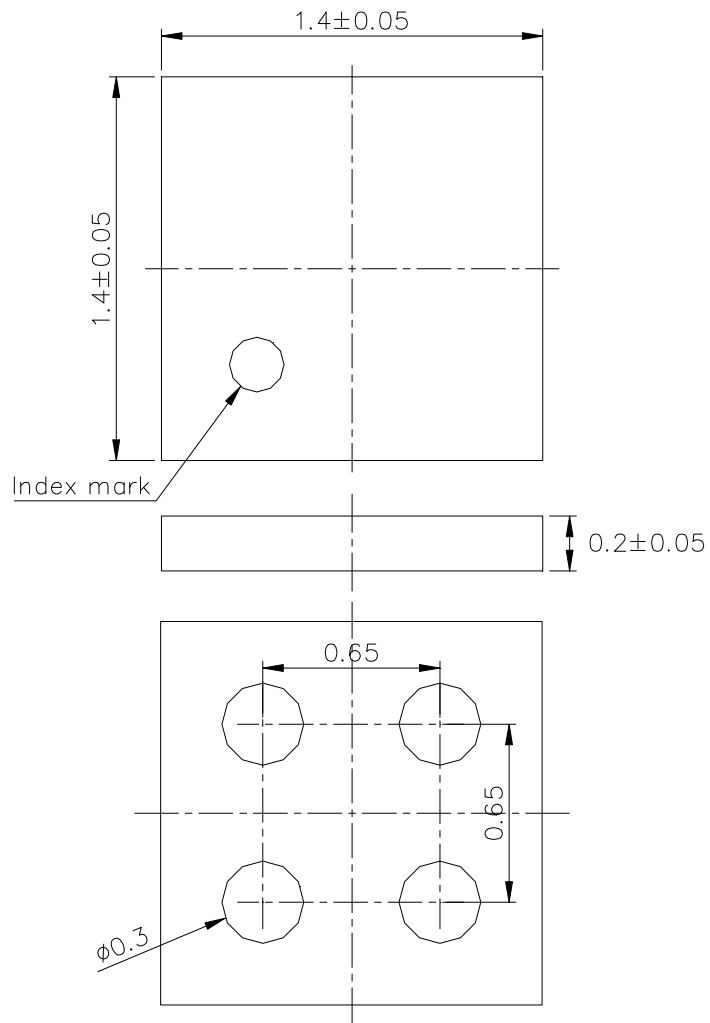

JEITA Package code	RENESAS code	Previous code	MASS(TYP.)[g]
-	SXLG0004JA-A	P4Q1-65-121	0.0011

Unit: mm

S1: SOURCE 1
S2: SOURCE 2
G1: GATE 1
G2: GATE 2

TERMINAL LAYOUT (Top view)