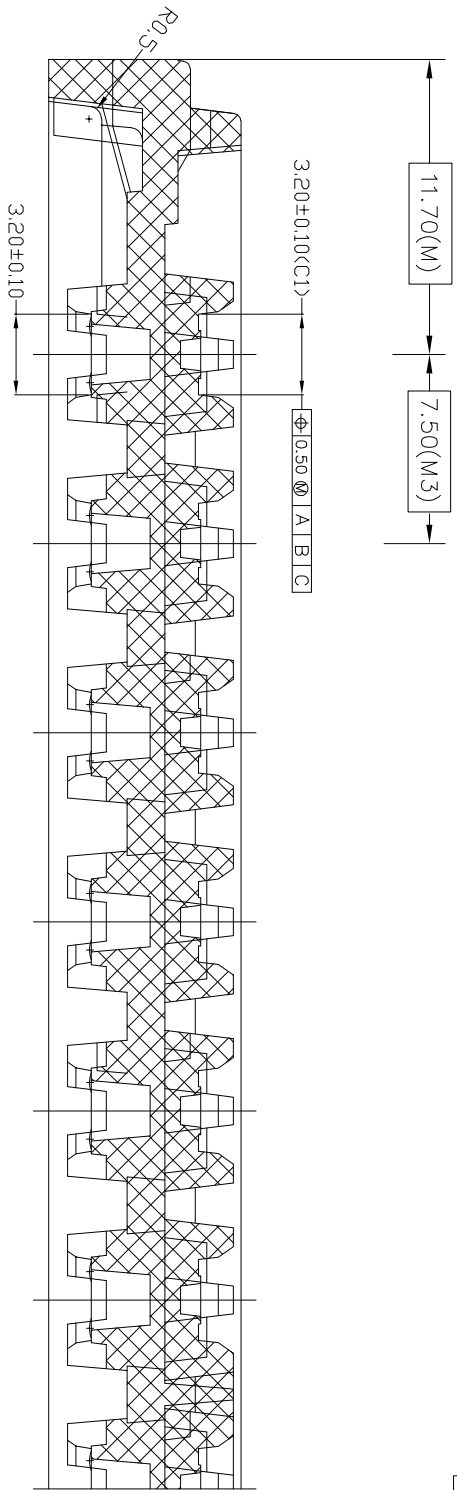

Affected Packages	Shipping Tray Supplier	Shipping Tray Part#
QFN 3mm x 3mm (NLG16, NDG20)	ePAK	eN QFN0303 1.2 1639 13
QFN 4mm x 4mm (NLG20, NLG24, NDG28)	ePAK	eN QFN0404 1.1 1435 13

The MOQ and FOI in Tray shipment shall change as listed in Appendix A.

SCALE N/A

SIZE N/A

REV 00

SHEET 1 OF 2

Tray Drawing QFN 3mm x 3mm

SECTION A-A

SECTION B-B

SECTION H-H