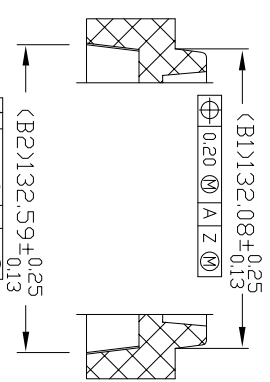

Tray Drawing QFN 3mm x 3mm

NOTES : (UNLESS OTHERWISE SPECIFIED)
 1. ALL DIMENSIONS ARE IN mm.
 2. NUMBER OF POCKETS : 16 X 39 = 624 POCKETS.

TOLERANCES UNLESS OTHERWISE SPECIFIED
 DECIMAL : .X ±.25
 .XX ±.13
 .XXX ±
 ANGLAR : ±

SCALE N/A

SIZE N/A

REV 00

SHEET 1 OF 2

Tray Drawing QFN 3mm x 3mm

SECTION A-A

SECTION B-B

SECTION H-H

SECTION J-J

TOLERANCES UNLESS OTHERWISE SPECIFIED
 DECIMAL : .X ±.25
 .XX ±.13
 .XXX ±
 ANGLAR : ±0.5°

6024 Silver Creek Valley Road,
 San Jose, CA 95138
 PHONE: (408) 284-8200
 FAX: (408) 284-3572

TITLE:	NBG 10/12, NDG 20, NLG 16 & NTG		SCALE	N/A
STOCK NO.	16/20 SHIPPING TRAY		SIZE	N/A
DRAWING NO.	N/A		REV	00
DO NOT SCALE DRAWING	MSC-8603-A		SHEET 2 OF 2	

Tray Drawing QFN 4mm x 4mm

NOTES : (UNLESS OTHERWISE SPECIFIED)
 1. ALL DIMENSIONS ARE IN mm.
 2. NUMBER OF POCKETS : 14 X 35 = 490 POCKETS.

TOLERANCES UNLESS OTHERWISE SPECIFIED
 DECIMAL : .X ±.25
 .XX ±.13
 .XXX ±
 ANGULAR : ±