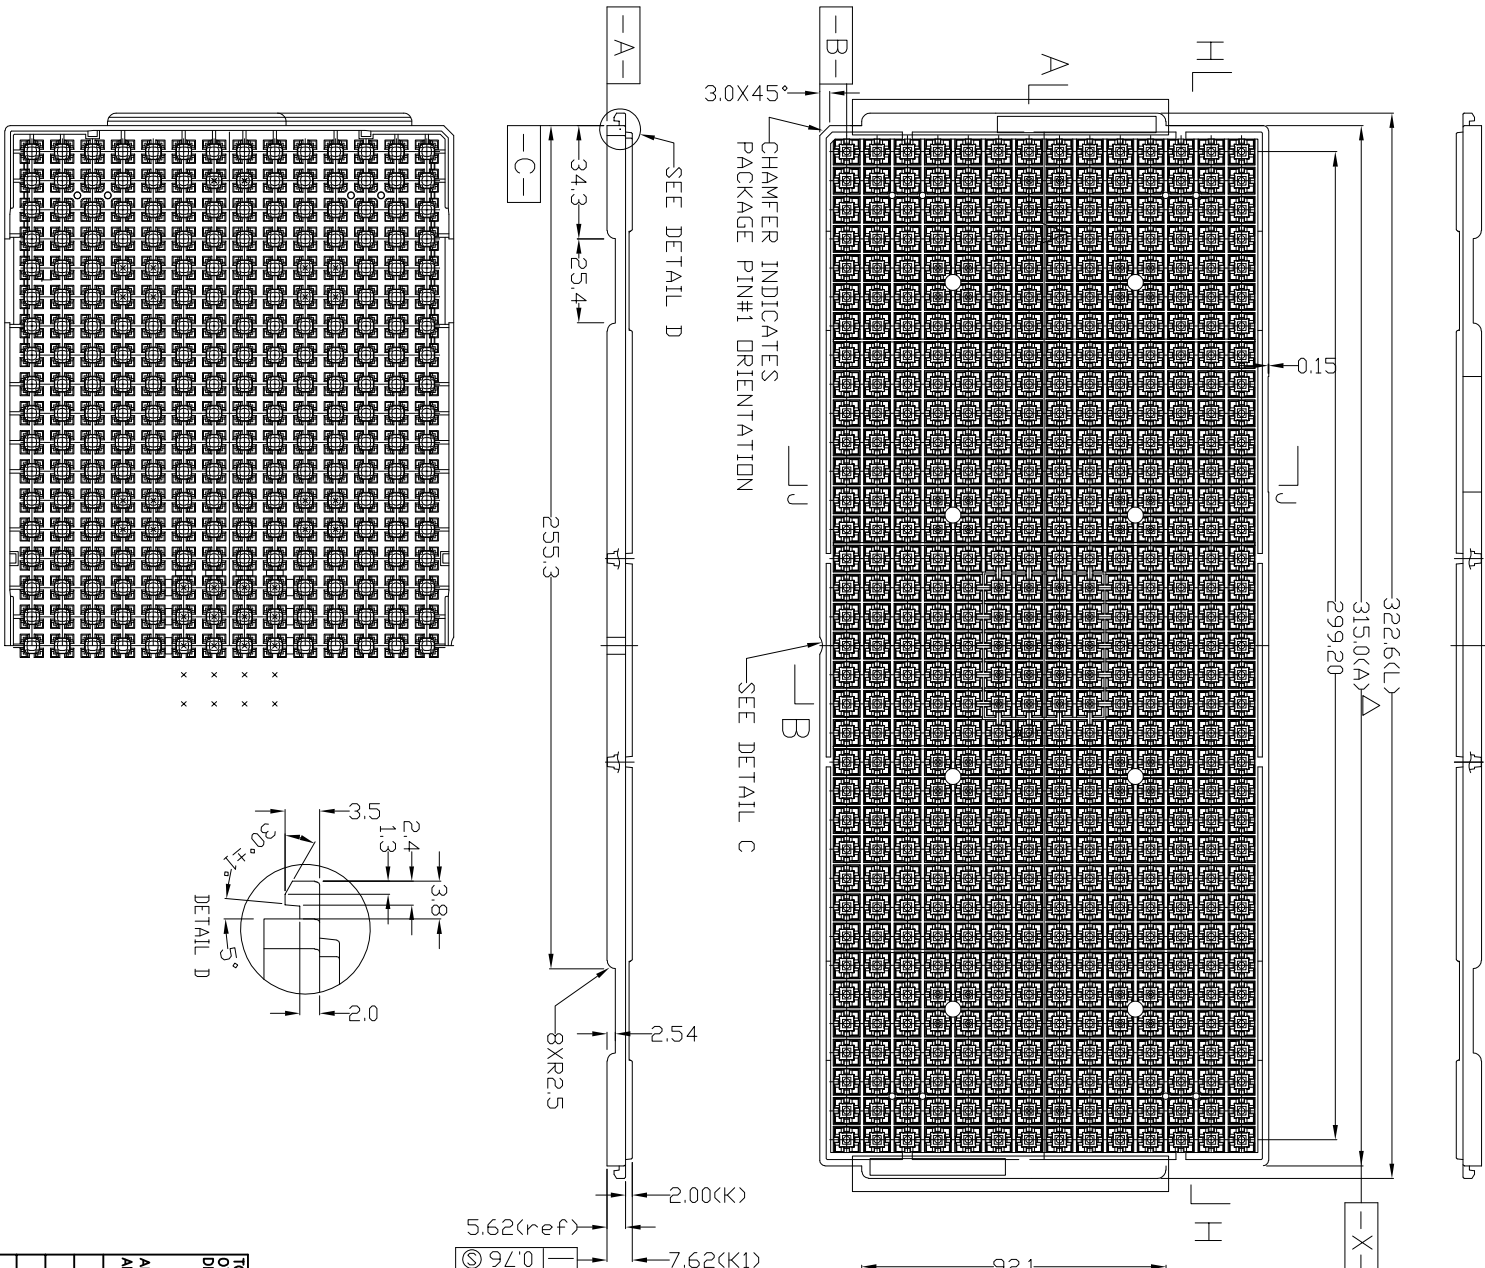

Tray Drawing QFN 4mm x 4mm

NOTES : (UNLESS OTHERWISE SPECIFIED)
 1. ALL DIMENSIONS ARE IN mm.
 2. NUMBER OF POCKETS : 14 X 35 = 490 POCKETS.

TOLERANCES UNLESS OTHERWISE SPECIFIED
 DECIMAL : .X ±.25
 .XX ±.13
 .XXX ±
 ANGULAR : ±