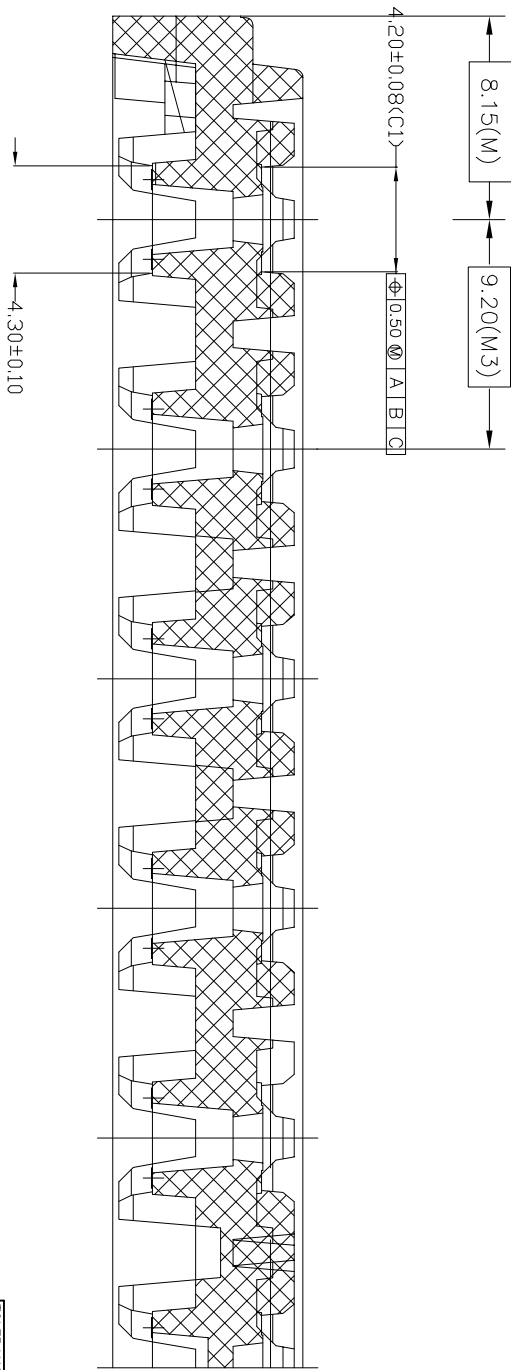

Tray Drawing QFN 4mm x 4mm

TOLERANCES UNLESS OTHERWISE SPECIFIED
DECIMAL : .X ±.25
.XX ±.13
.XXX ±
ANGULAR : ±0.5°
ANGULAR : ±

6024 Silver Creek Valley Road,
San Jose, CA 95138
PHONE: (408) 284-8200
FAX: (408) 284-3572

TITLE:	LDG 24, NRG 16/24, NBT 16, NCG 20, NDG 28, NLG 20/24 & NCG 28 SHIPPING TRAY	SCALE:	N/A
STOCK NO.	N/A	DRAWING NO.	MSC-8546-A
REV	00	REV	00
DO NOT SCALE DRAWING		SHEET 2 OF 2