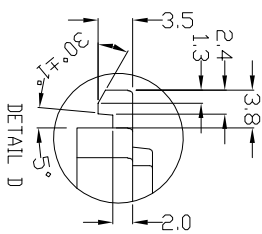

SCALE N/A

SIZE N/A

REV 00

SHEET 1 OF 2

Tray Drawing QFN 3mm x 3mm

SECTION A-A

SECTION B-B

SECTION H-H

SECTION J-J

TOLERANCES UNLESS OTHERWISE SPECIFIED
 DECIMAL : .X ±.25
 .XX ±.13
 .XXX ±
 ANGLAR : ±0.5°

6024 Silver Creek Valley Road,
 San Jose, CA 95138
 PHONE: (408) 284-8200
 FAX: (408) 284-3572

TITLE:	NBG 10/12, NDG 20, NLG 16 & NTG		SCALE	N/A
STOCK NO.	16/20 SHIPPING TRAY		SIZE	N/A
DRAWING NO.	N/A		REV	00
DO NOT SCALE DRAWING	MSC-8603-A		SHEET 2 OF 2	

Tray Drawing QFN 4mm x 4mm

NOTES : (UNLESS OTHERWISE SPECIFIED)
 1. ALL DIMENSIONS ARE IN mm.
 2. NUMBER OF POCKETS : 14 X 35 = 490 POCKETS.

TOLERANCES UNLESS OTHERWISE SPECIFIED
 DECIMAL : .X ±.25
 .XX ±.13
 .XXX ±
 ANGULAR : ±