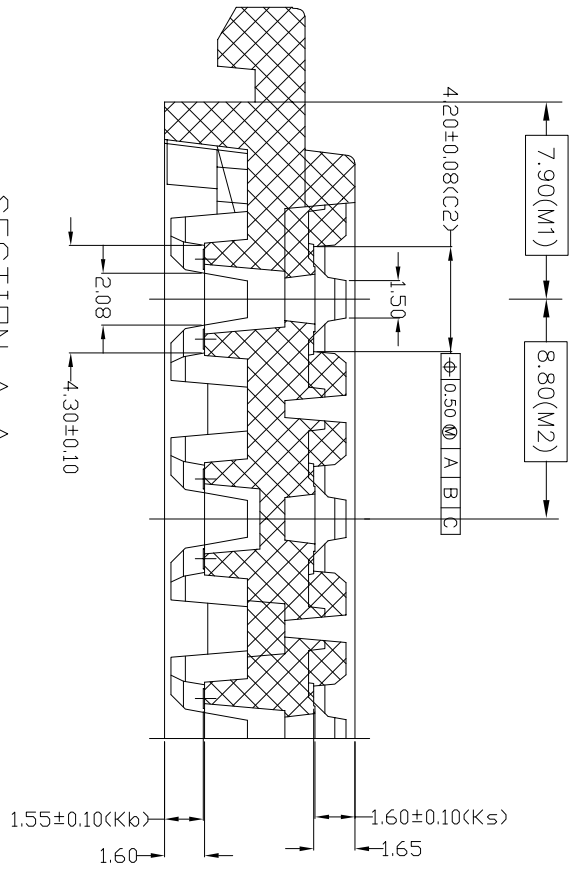

Tray Drawing QFN 4mm x 4mm

TOLERANCES UNLESS OTHERWISE SPECIFIED
DECIMAL : .X ±.25
.XX ±.13
.XXX ±
ANGULAR : ±0.5°
ANGULAR : ±

6024 Silver Creek Valley Road,
San Jose, CA 95138
PHONE: (408) 284-8200
FAX: (408) 284-3572

TITLE:	LDG 24, NRG 16/24, NBT 16, NCG 20, NDG 28, NLG 20/24 & NCG 28 SHIPPING TRAY	SCALE:	N/A
STOCK NO.	N/A	DRAWING NO.	MSC-8546-A
REV	00	REV	00
DO NOT SCALE DRAWING		SHEET 2 OF 2