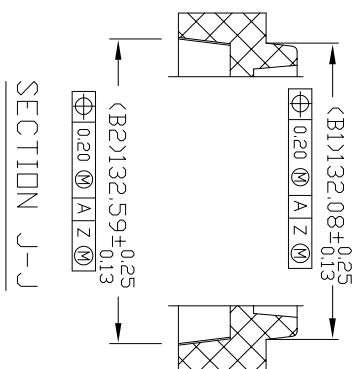

Tray Drawing QFN 4mm x 4mm

TOLERANCES UNLESS OTHERWISE SPECIFIED
DECIMAL : .X ±.25
.XX ±.13
.XXX ±
ANGULAR : ±0.5°
ANGULAR : ±

6024 Silver Creek Valley Road,
San Jose, CA 95138
PHONE: (408) 284-8200
FAX: (408) 284-3572

TITLE:	LDG 24, NRG 16/24, NBT 16, NCG 20, NDG 28, NLG 20/24 & NCG 28 SHIPPING TRAY	SCALE:	N/A
STOCK NO.	N/A	DRAWING NO.	MSC-8546-A
REV	00	REV	00
DO NOT SCALE DRAWING		SHEET 2 OF 2