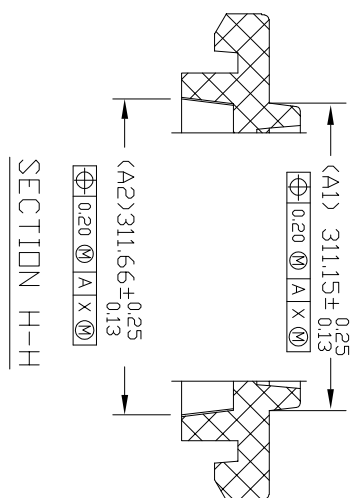

Tray Drawing QFN 4mm x 4mm

TOLERANCES UNLESS OTHERWISE SPECIFIED
DECIMAL : .X ±.25
.XX ±.13
.XXX ±
ANGULAR : ±0.5°
ANGULAR : ±

6024 Silver Creek Valley Road,
San Jose, CA 95138
PHONE: (408) 284-8200
FAX: (408) 284-3572

TITLE:	LDG 24, NRG 16/24, NBT 16, NCG 20, NDG 28, NLG 20/24 & NCG 28 SHIPPING TRAY	SCALE:	N/A
STOCK NO.	N/A	DRAWING NO.	MSC-8546-A
REV	00	REV	00
DO NOT SCALE DRAWING		SHEET 2 OF 2