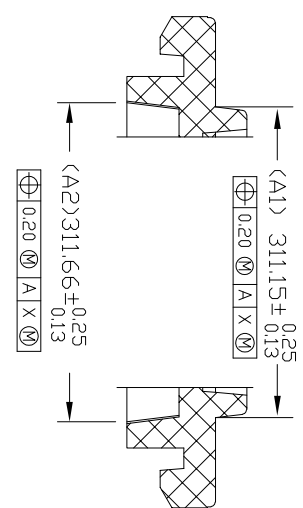

Tray Drawing QFN 3mm x 3mm

NOTES : (UNLESS OTHERWISE SPECIFIED)
 1. ALL DIMENSIONS ARE IN mm.
 2. NUMBER OF POCKETS : 16 X 39 = 624 POCKETS.

TOLERANCES UNLESS OTHERWISE SPECIFIED
 DECIMAL : .X ±.25
 .XX ±.13
 .XXX ±
 ANGLAR : ±

6024 Silver Creek Valley Road,
 San Jose, CA 95138
 PHONE: (408) 284-8200
 FAX: (408) 284-3572

TITLE: NBG 10/12, NDG 20, NLG 16 & NTG

16/20 SHIPPING TRAY

STOCK NO. N/A

DRAWING NO. MSC-8603-A

DO NOT SCALE DRAWING

SCALE N/A

SIZE N/A

REV 00

SHEET 1 OF 2

Tray Drawing QFN 3mm x 3mm

SECTION A-A

SECTION B-B

SECTION H-H

Tray Drawing QFN 4mm x 4mm

NOTES : (UNLESS OTHERWISE SPECIFIED)
 1. ALL DIMENSIONS ARE IN mm.
 2. NUMBER OF POCKETS : 14 X 35 = 490 POCKETS.

TOLERANCES UNLESS OTHERWISE SPECIFIED
 DECIMAL : .X ±.25
 .XX ±.13
 .XXX ±
 ANGULAR : ±