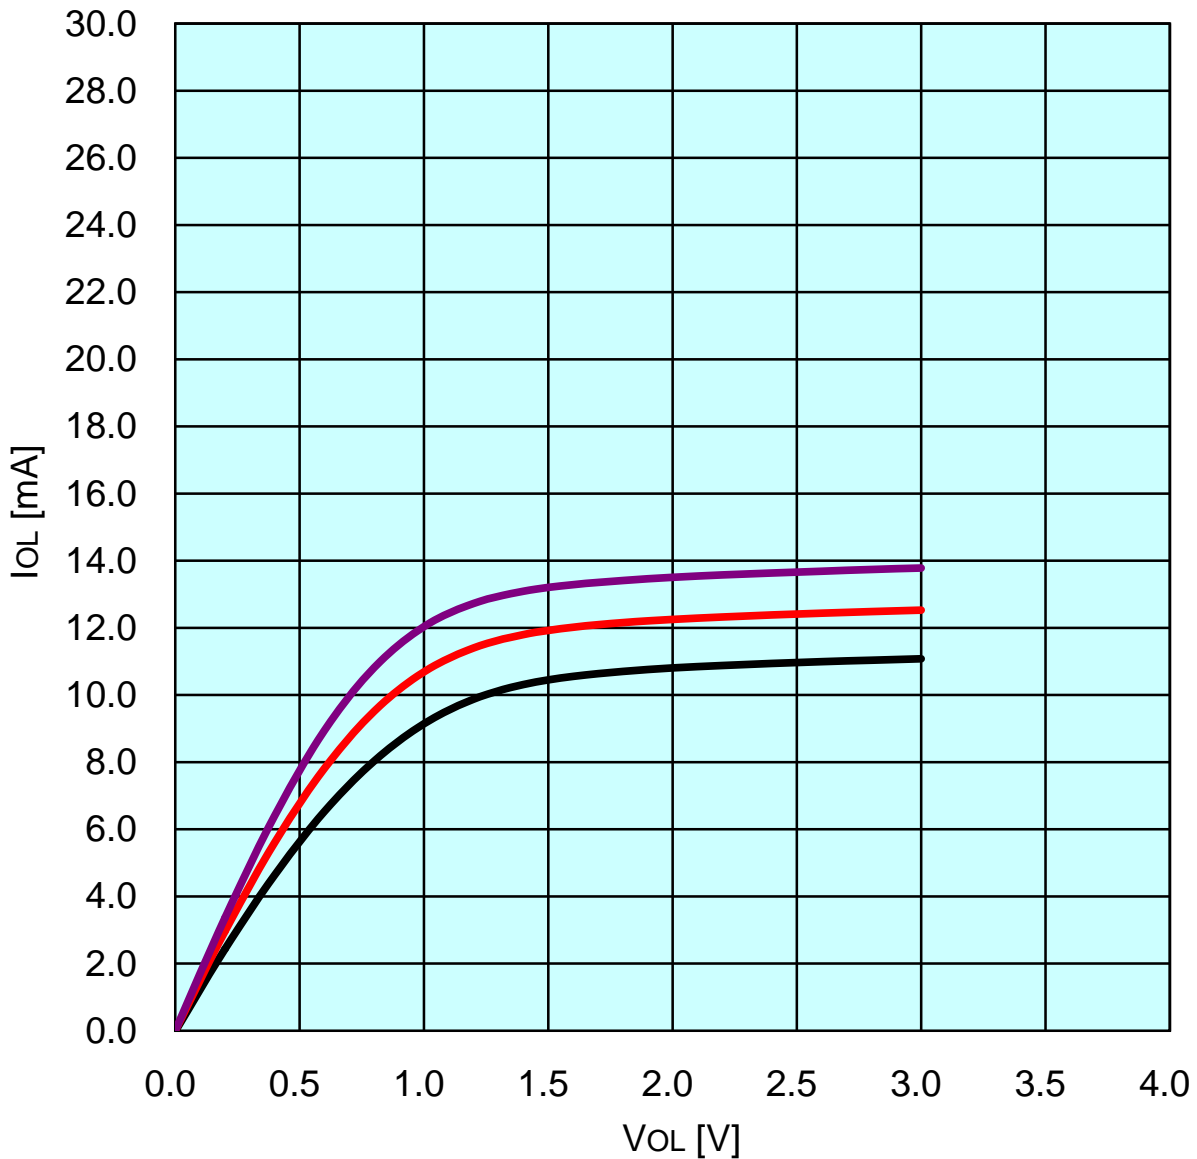

IOL VS VOL

(P2_0-P2_7 Drive Capacity=Low)

Prepared on Feb. 14, 2008

R8C/2K Group
Vcc=3V

— 85degreeC — 25degreeC
— -40degreeC

The mentioned value is only for your reference. The value is for the arbitrary samples and does not guarantee the product's characteristics.