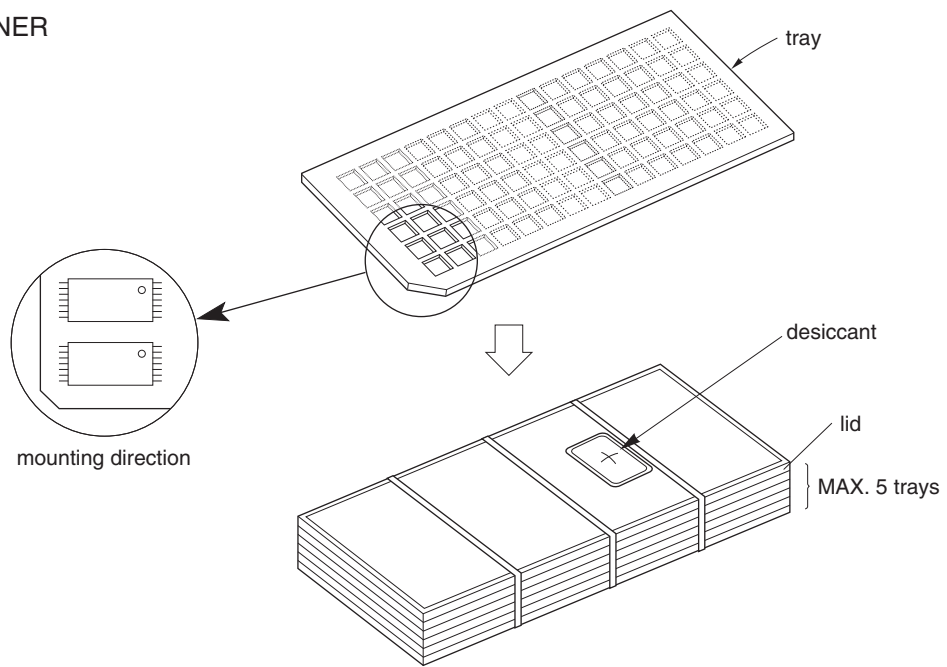

TRAY PACKING

1. CONTAINER

2. DRY PACK

3. INNER BOX

LABEL POSITION	SIDE OF BOX
INNER BOX	DIMENSION (W x L x H) 175 x 375 x 75 (mm)