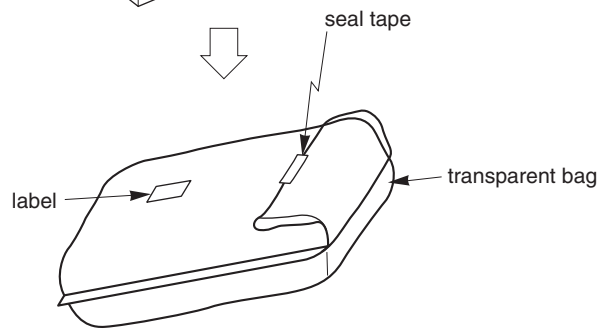

TRAY PACKING

1. CONTAINER

2. DRY PACK

3. INNER BOX

LABEL POSITION	SIDE OF BOX
INNER BOX	DIMENSION (W x L x H) 175 x 375 x 75 (mm)