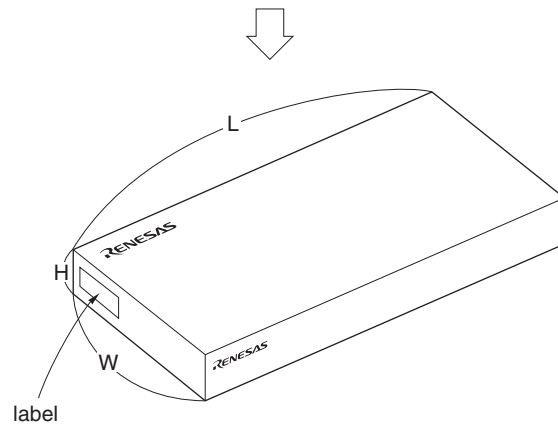

TRAY PACKING

1. CONTAINER

2. DRY PACK

3. INNER BOX

LABEL POSITION	SIDE OF BOX
INNER BOX	DIMENSION (W x L x H) 175 x 375 x 75 (mm)