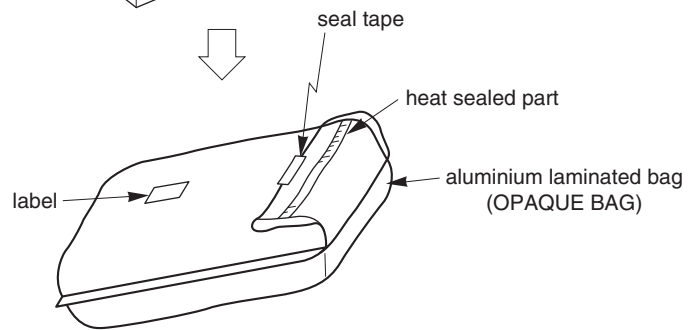

# TRAY PACKING

## 3. INNER BOX

LABEL POSITION	SIDE OF BOX
INNER BOX	DIMENSION (W x L x H) 175 x 375 x 75 (mm)