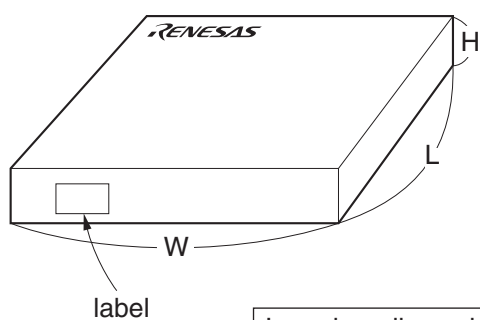

# EMBOSSED TAPE PACKING

## 1. CONTAINER

## 2. INNER BOX

Inner box dimension	W x L x H : 343 x 343 x 53 (mm)
Quantity (reel)	1
Label position	Side of box
Label	Product name, Quantity, Lot number, Class