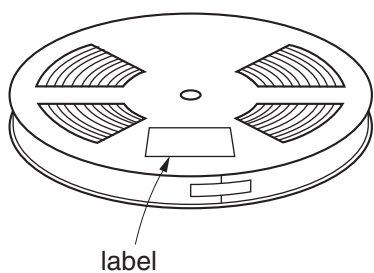

EMBOSSED TAPE PACKING

1. CONTAINER