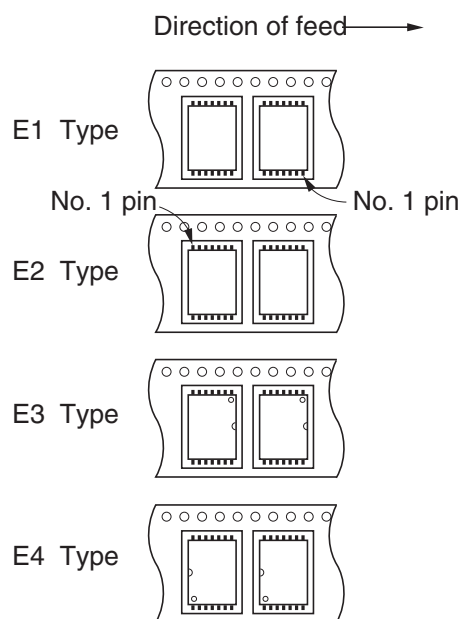

# EMBOSSED TAPE PACKING

## MOUNTING DIRECTION

## 2. INNER BOX

Inner box dimension	W x L x H : 343 x 343 x 53 (mm)
Quantity (reel)	1
Label position	Side of box
Label	Product name, Quantity, Lot number, Class