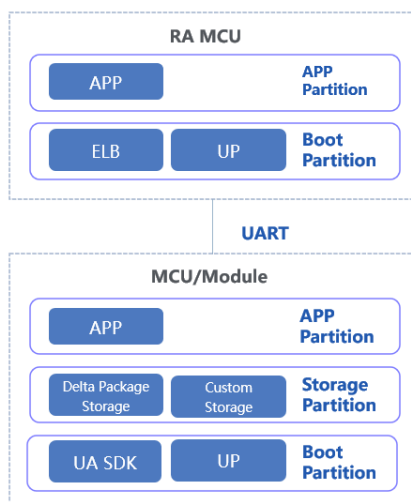

RA Ecosystem Partner Solution

ABUP OpenFOTA OTA Solution for IoT

Solution Summary

OpenFOTA is ABUP's OTA delta solution for [RA MCUs](#) brings together experience from serving many IoT applications. It aims to upgrade the MCU memory with the help of the delta upgrade capability of modules and Flash resources, so that the main control program can achieve OTA function more easily and conveniently. OpenFOTA provides an integrated solution to the OTA upgrade of the whole system. It can upgrade not only modules but also main controls.

Diagrams/Graphics

Boot Partition: An area in the Flash of an MCU or module where the Bootloader can be burned;

App Partition: An area in the Flash of an MCU or module where the Application program can be burned;

Storage Partition: An area in the module Flash where MCU upgrade package, module upgrade package, business data or other data can be stored. Users can customize the area according to requirements;

UP(Upgrade Protocol): Upgrade protocol program provided by ABUP is responsible for data and business interaction between different nodes within the OTA system;